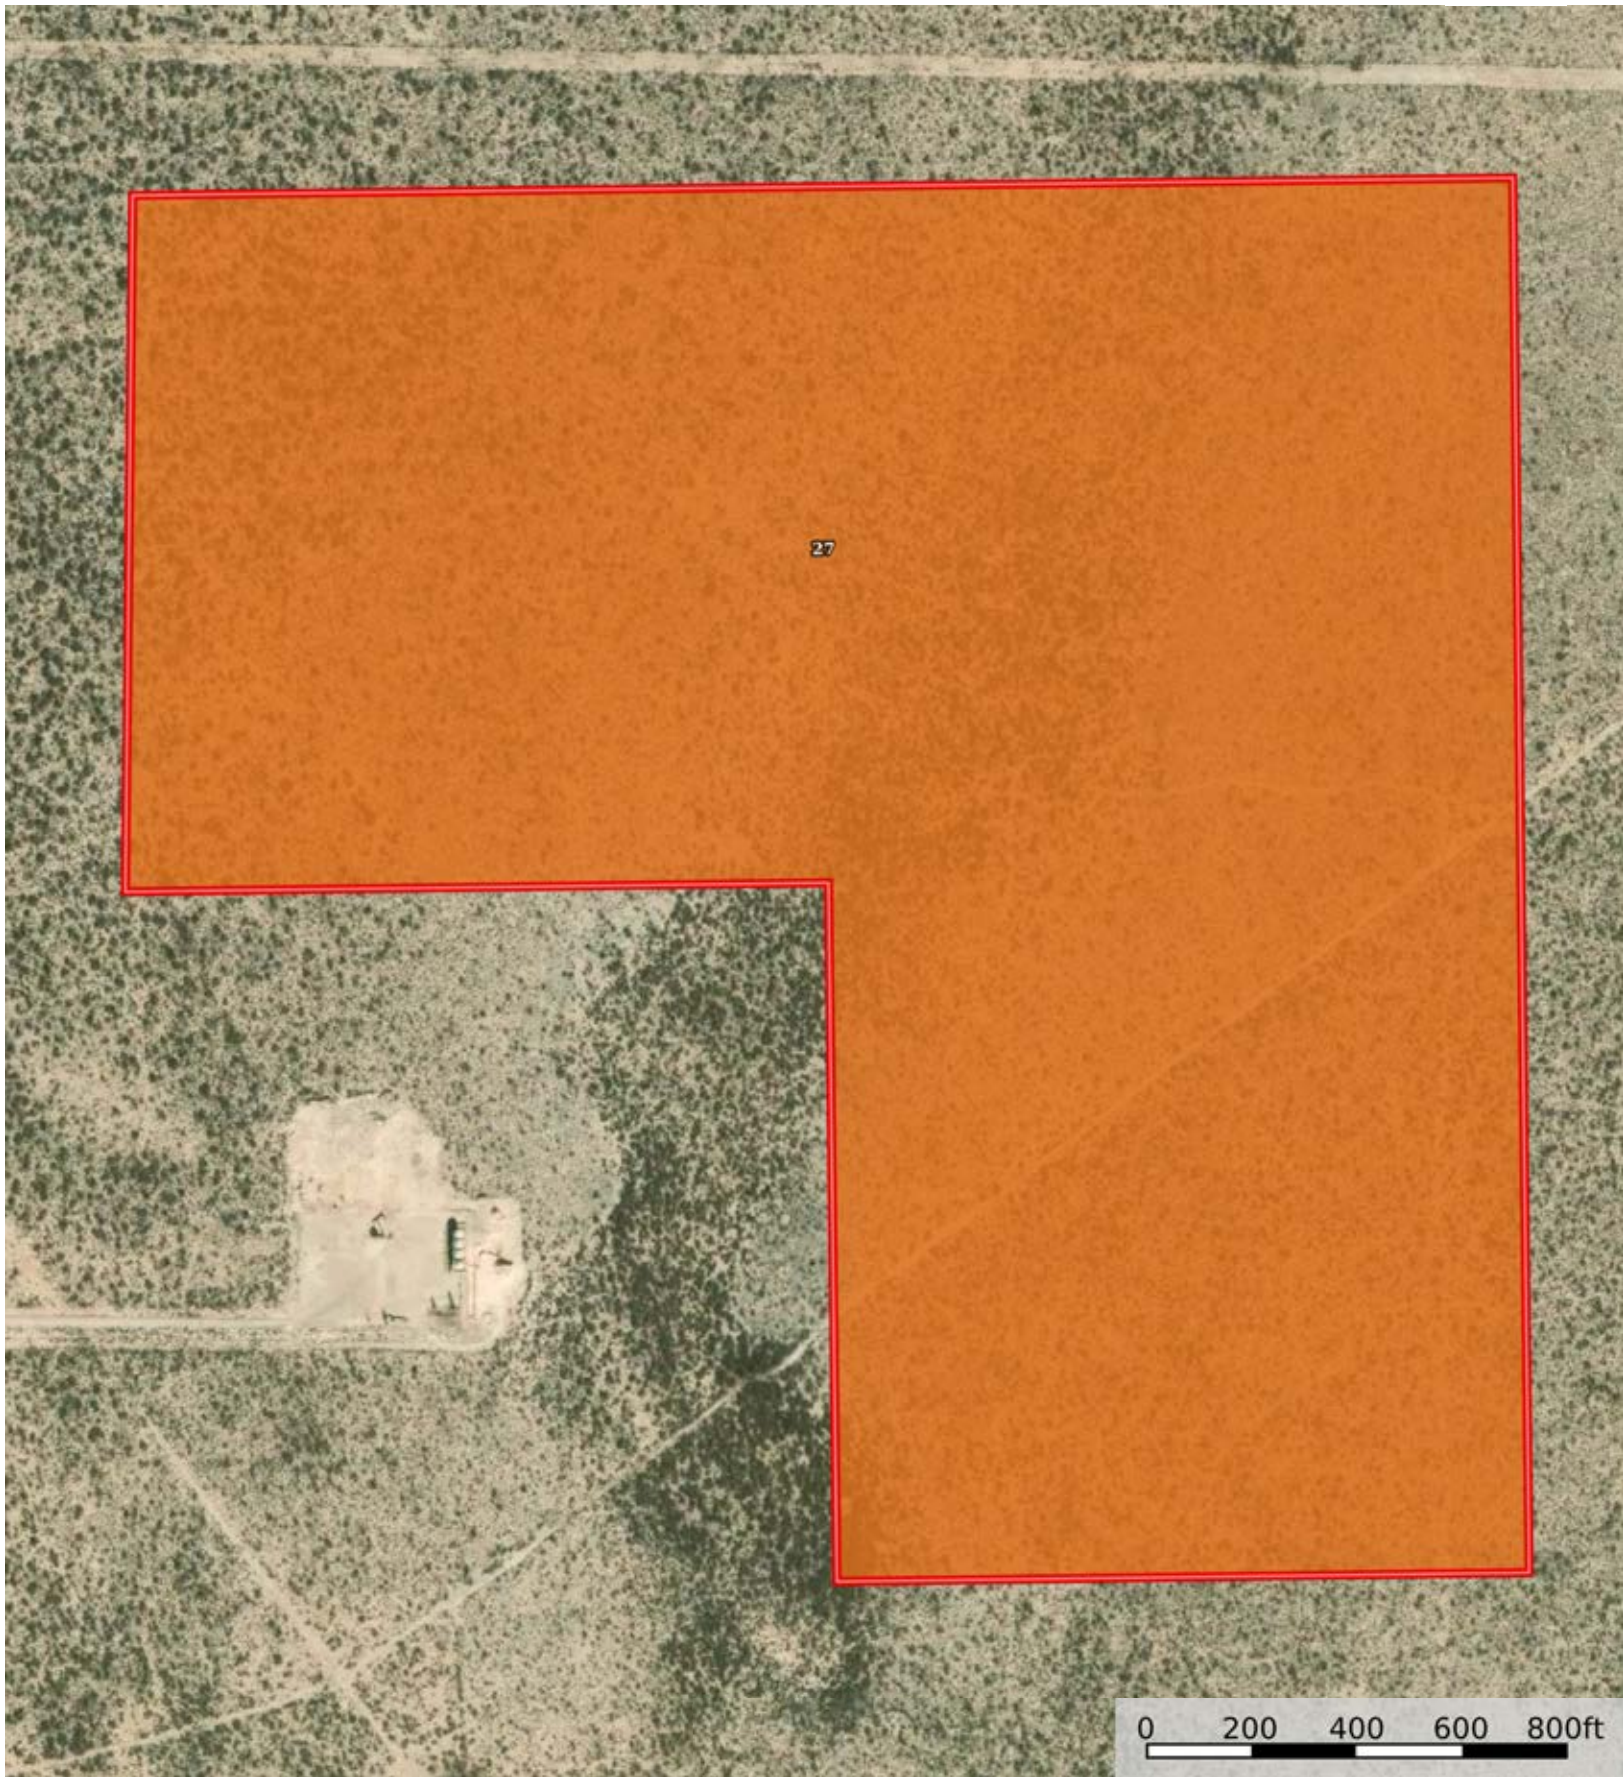

A-31055
Reeves County, Texas, 129 AC +/-

 Boundary

 Boundary

 Boundary

|  Boundary 121.24 ac

SOIL CODE	SOIL DESCRIPTION	ACRES	%	CPI	NCCPI	CAP
27	Orla association, nearly level	121.24	100	0	0	7s
TOTALS		121.24(*)	100%	-	-	7

(*) Total acres may differ in the second decimal compared to the sum of each acreage soil. This is due to a round error because we only show the acres of each soil with two decimal.

A-31055
Reeves County, Texas, 129 AC +/-

 Boundary