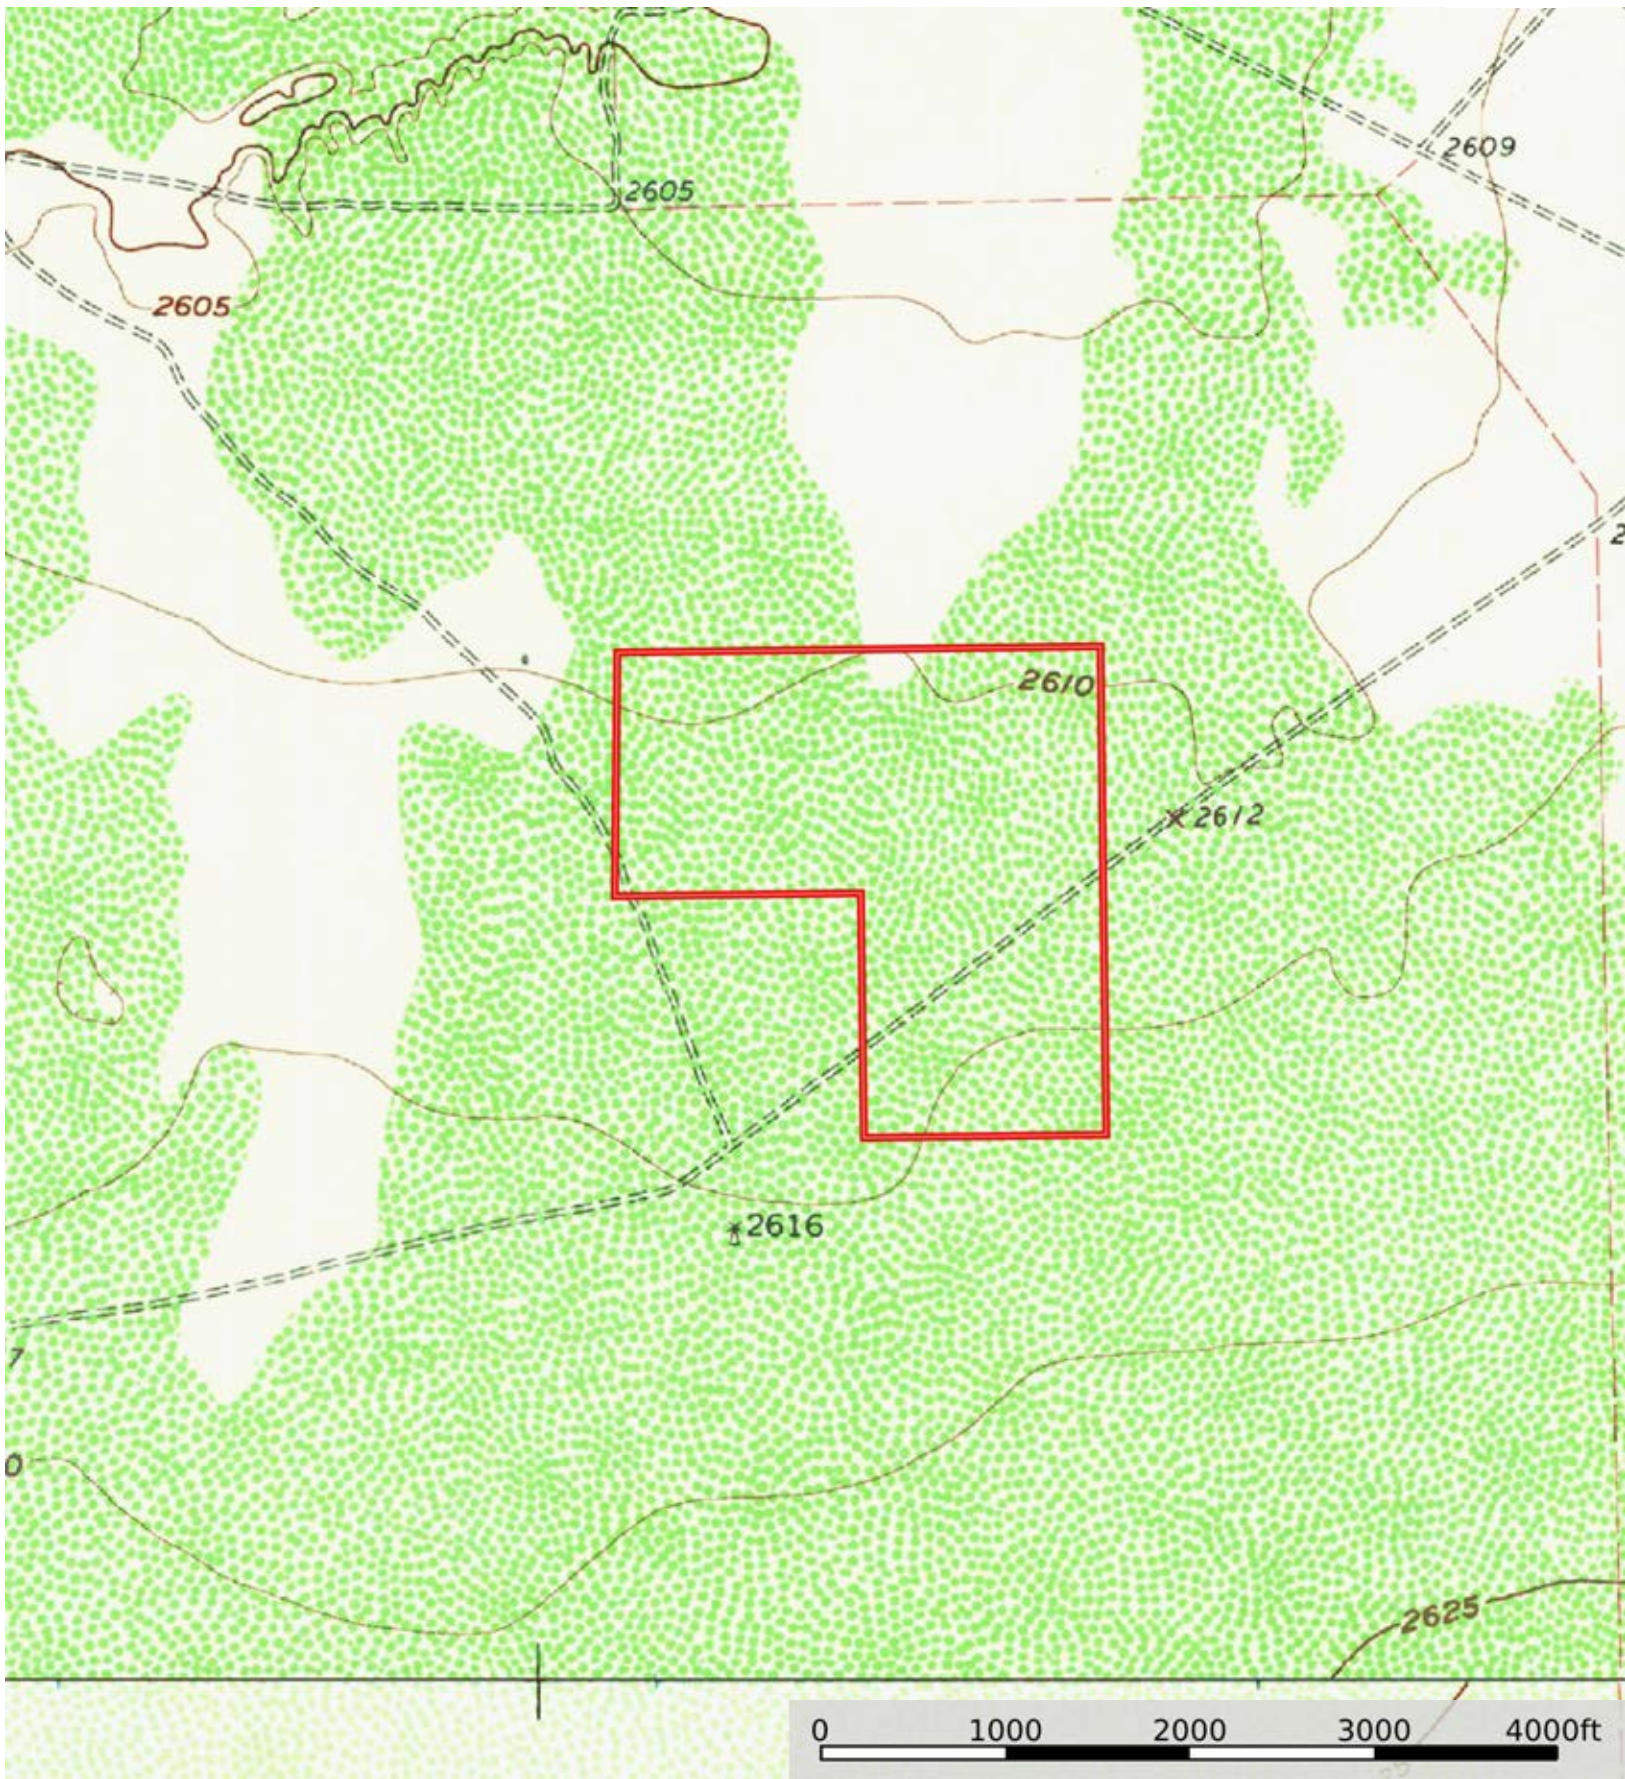

A-31055
Reeves County, Texas, 129 AC +/-

 Boundary

 Boundary

 Boundary

|  Boundary 121.24 ac

SOIL CODE	SOIL DESCRIPTION	ACRES	%	CPI	NCCPI	CAP
27	Orla association, nearly level	121.24	100	0	0	7s
TOTALS		121.24(*)	100%	-	-	7

(*) Total acres may differ in the second decimal compared to the sum of each acreage soil. This is due to a round error because we only show the acres of each soil with two decimal.

A-31055
Reeves County, Texas, 129 AC +/-

 Boundary