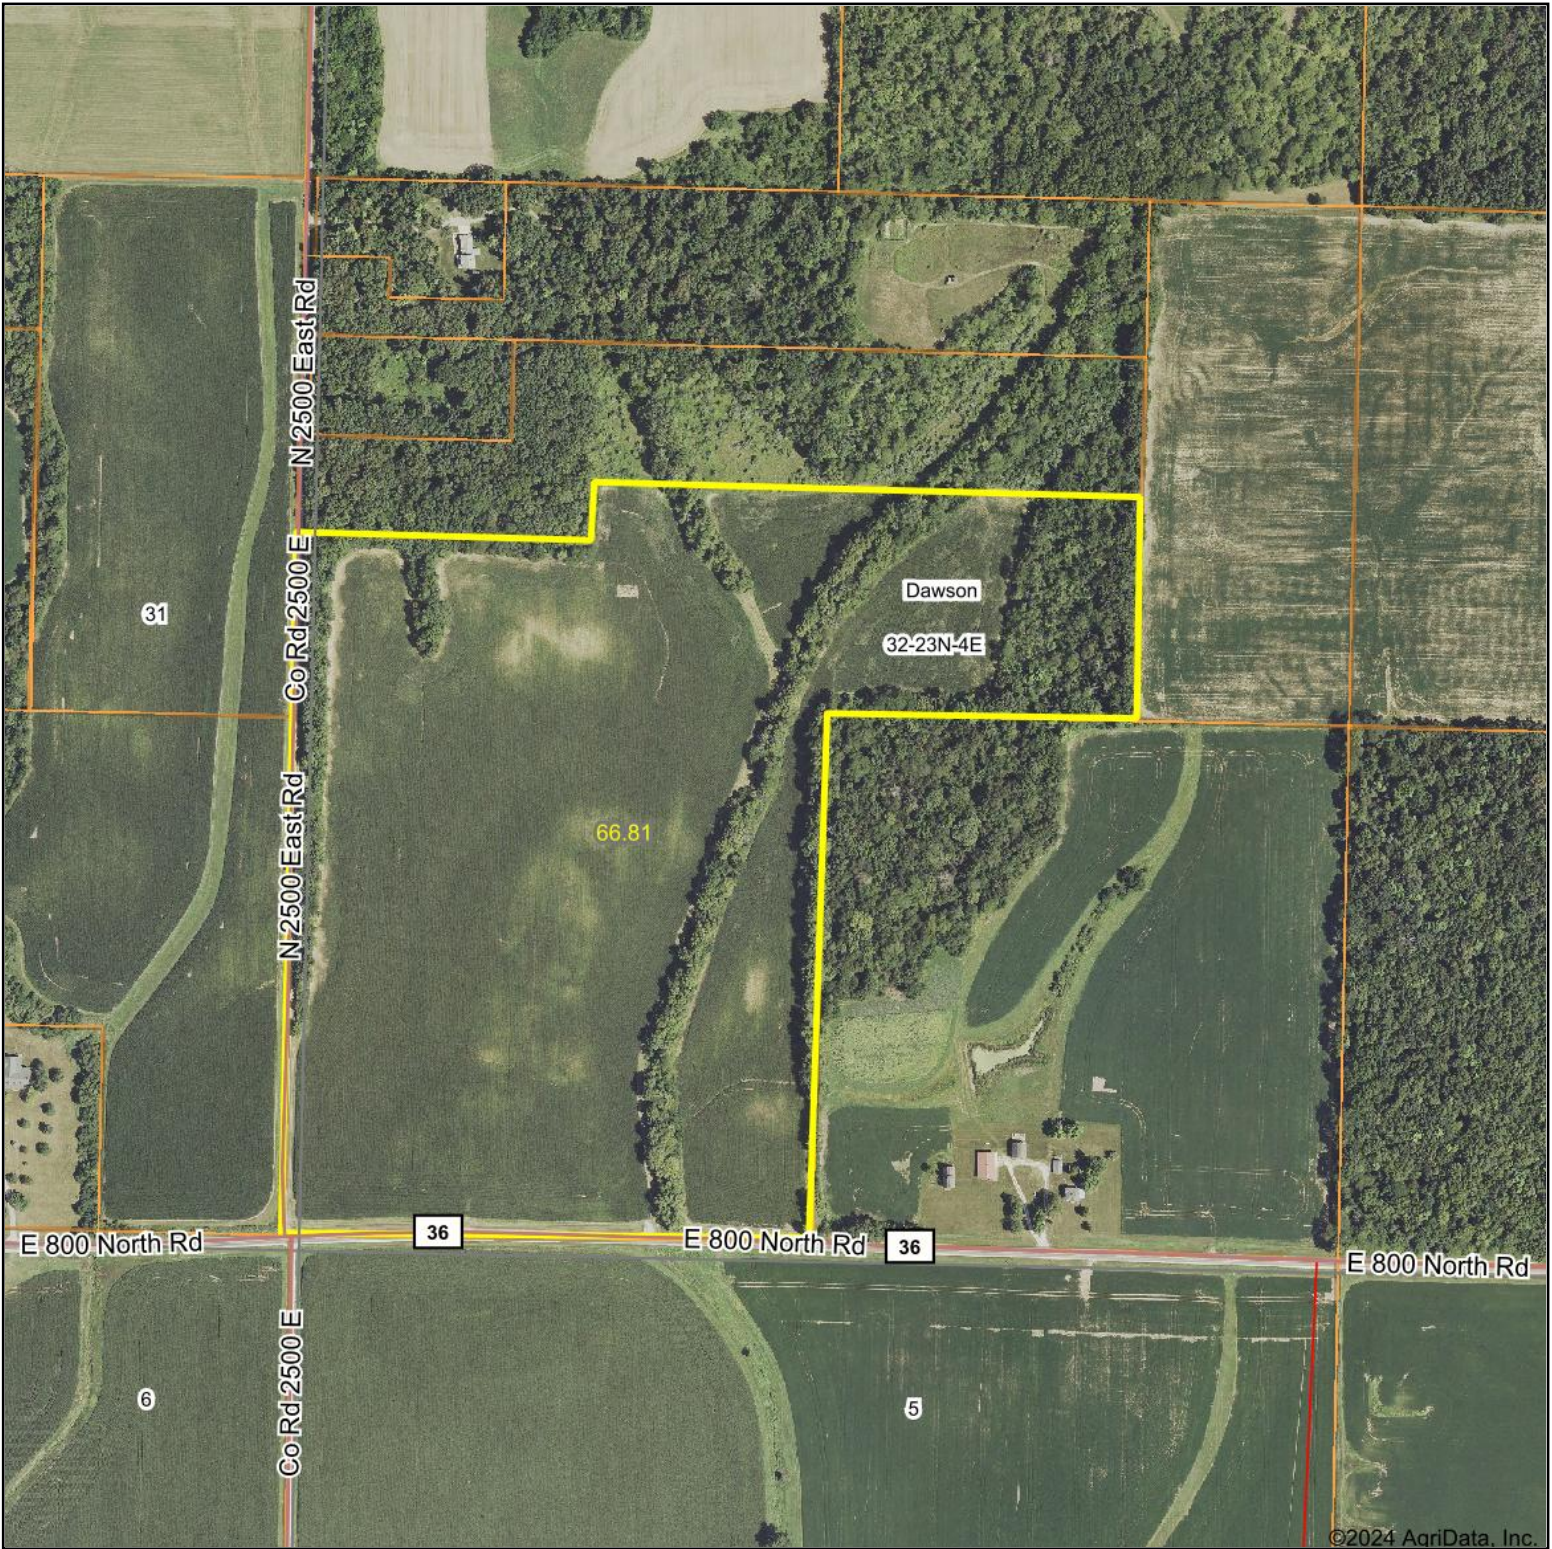

Aerial Map

©2024 AgriData, Inc.

Boundary Center: 40° 24' 6.4, -88° 46' 47.23

32-23N-4E
McLean County
Illinois