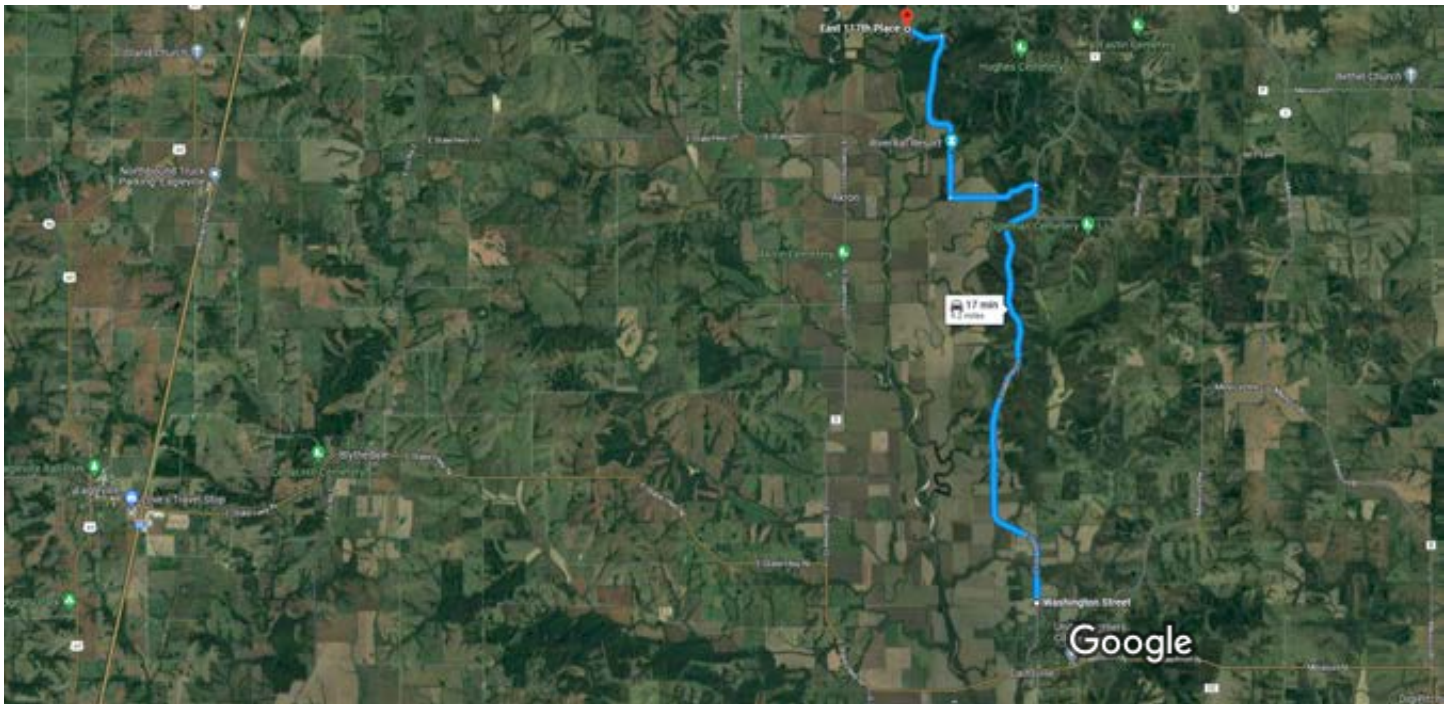

Washington St, Cainsville, MO 64632 to E 117th Pl, Drive 9.2 miles, 17 min
Davis City, MO 50065

Imagery ©2023 TerraMetrics, Map data ©2023 Google 1 mi

Washington St
Cainsville, MO 64632

- ↑ 1. Head north on State Hwy V/Washington St toward Hall Ave
 ⓘ Continue to follow State Hwy V
 _____ 5.6 mi
- ↶ 2. Turn left onto E 137th St
 _____ 1.1 mi
- ↷ 3. Turn right onto E 330th Ave
 _____ 2.1 mi
- ↶ 4. Turn left onto E 117th St
 _____ 0.4 mi
- ↷ 5. Slight left onto E 117th Pl
 _____ 75 ft

E 117th Pl
Davis City, MO 50065