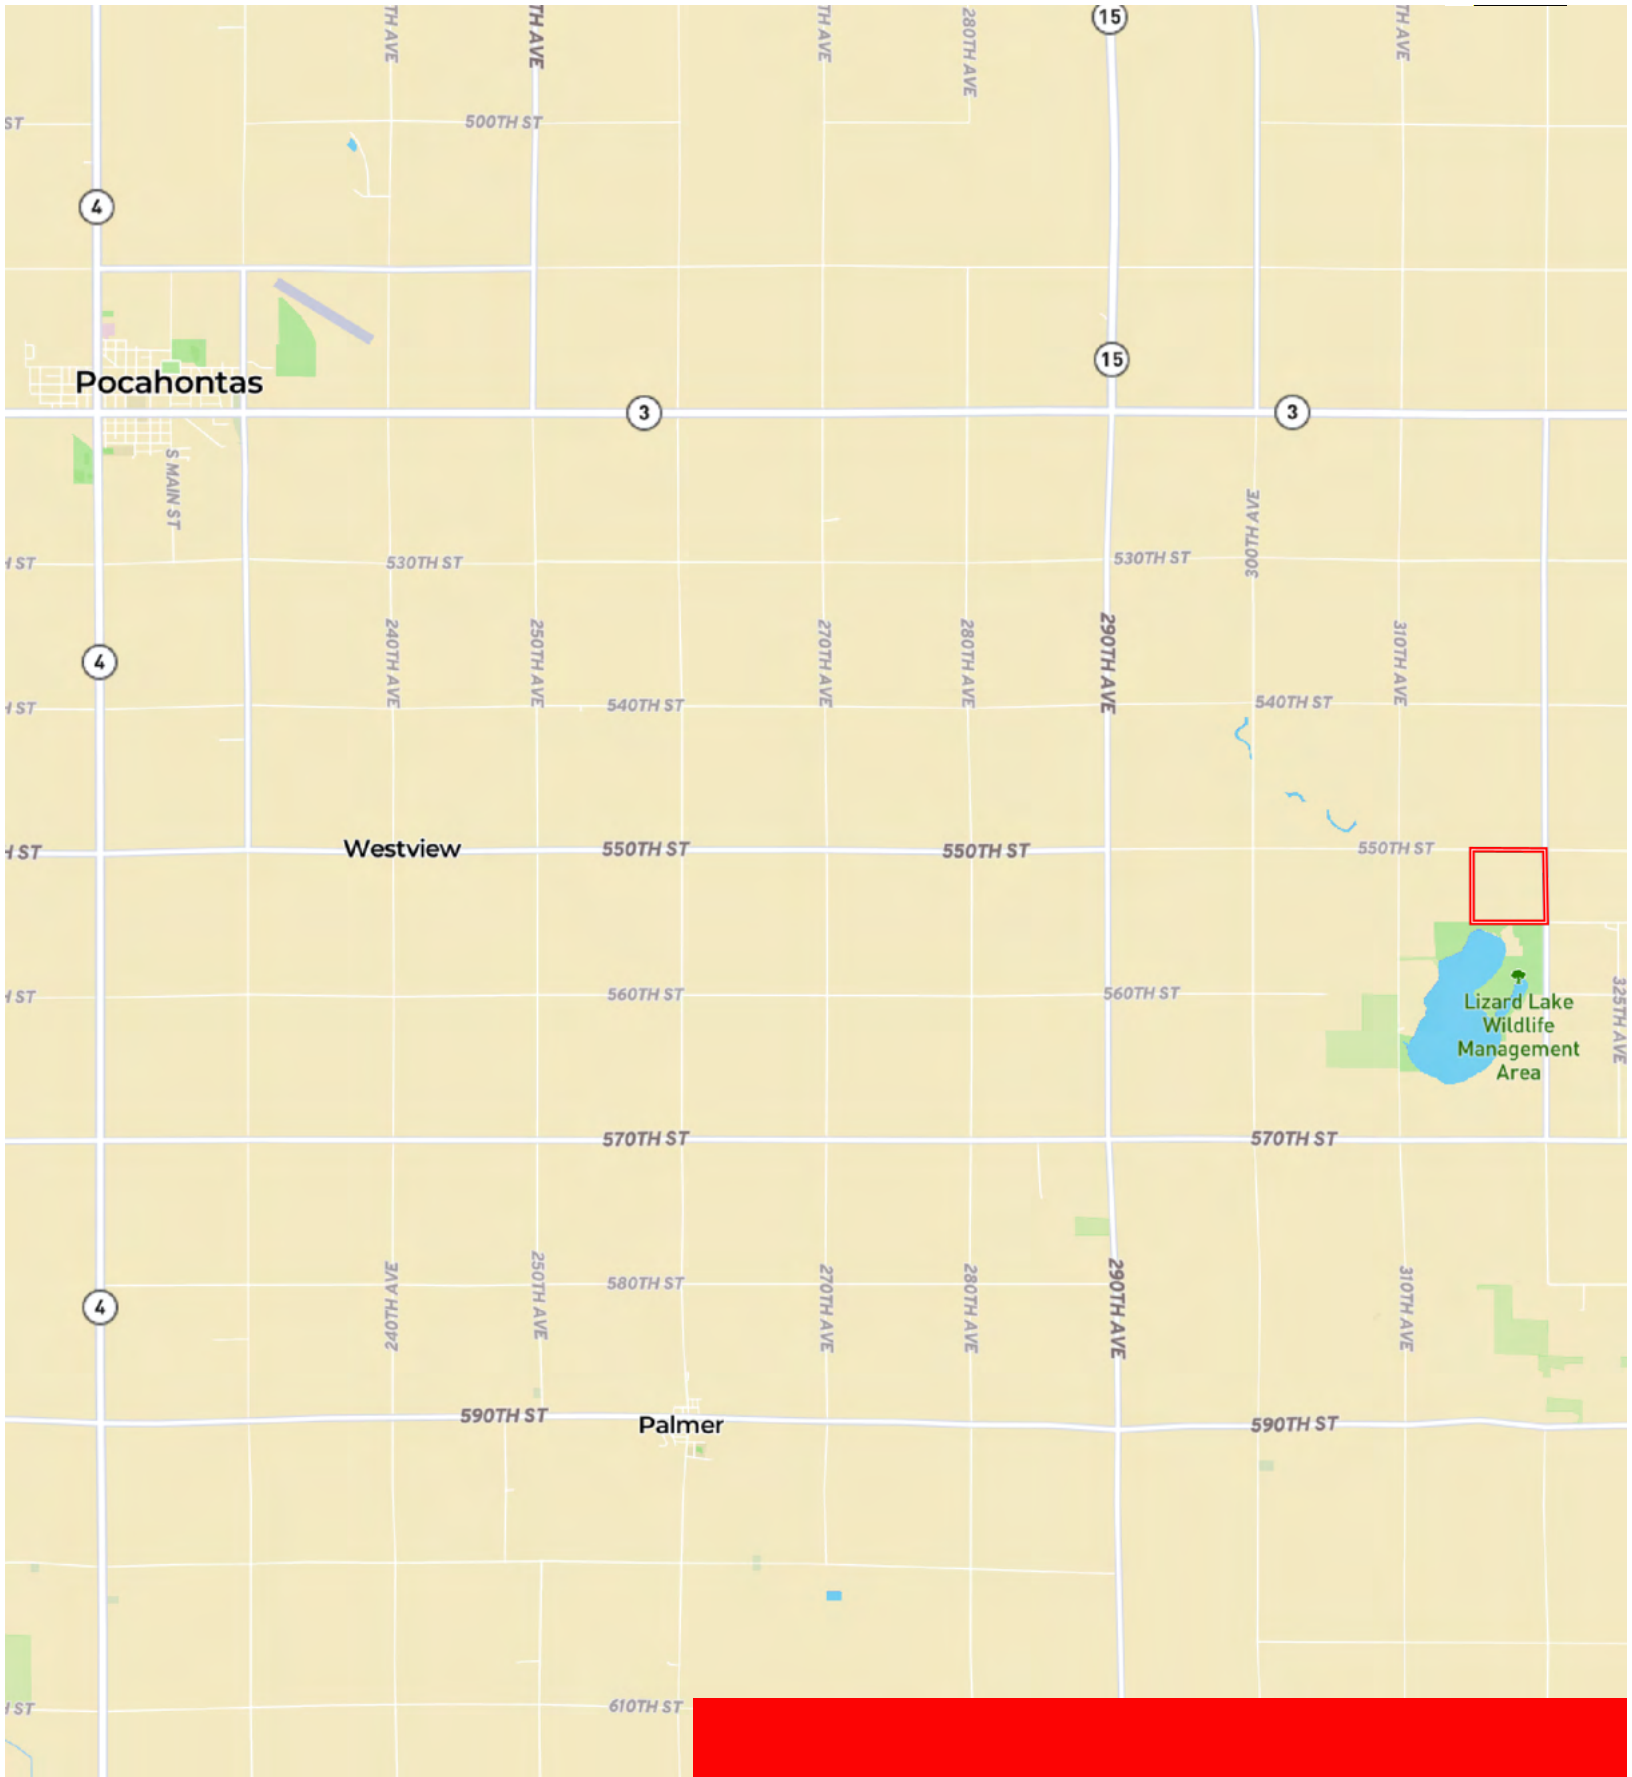

L-2600380  
Pocahontas County, Iowa, 160 AC +/-

 Boundary