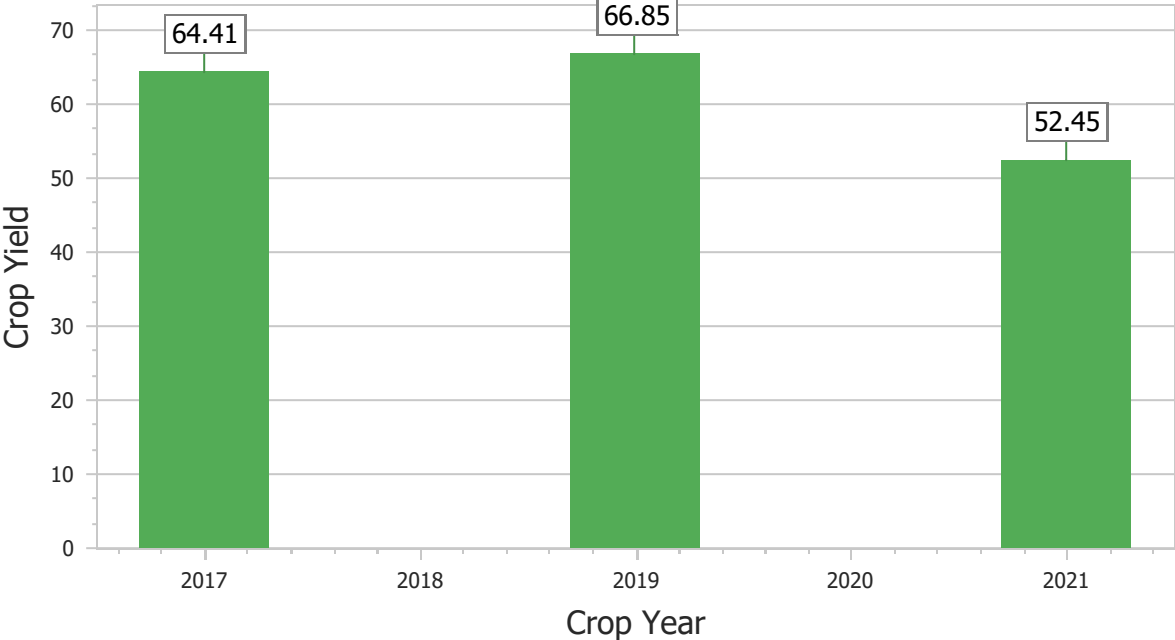

Crop Yield by Year

Average Yield : 61.24