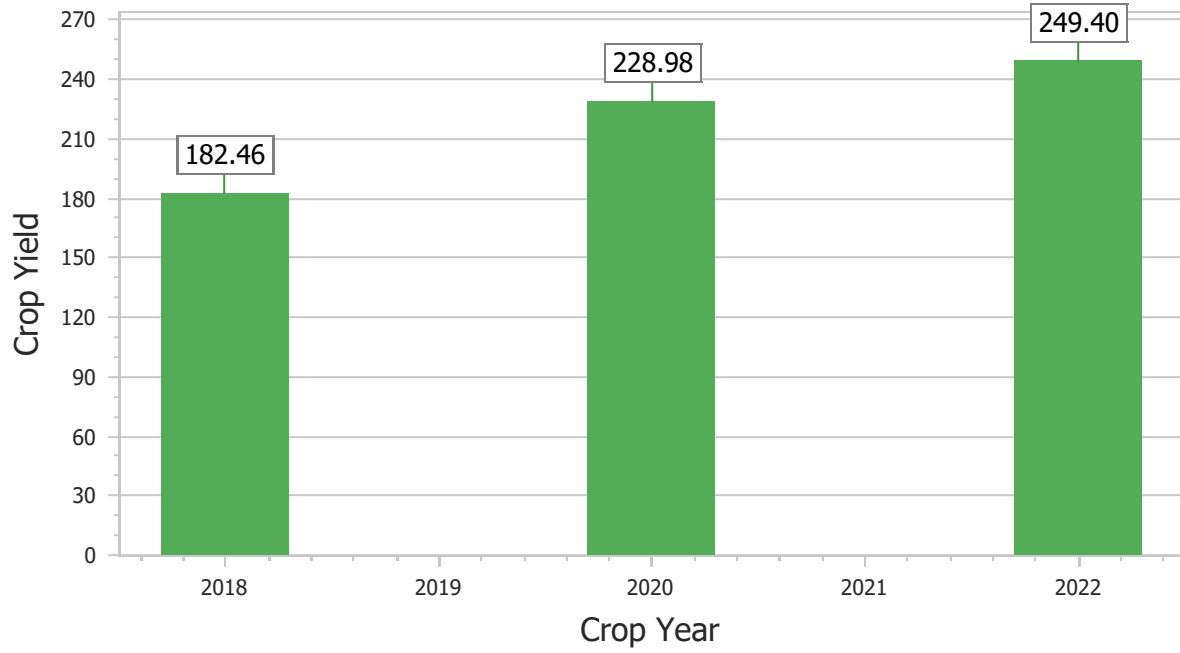

Crop Yield by Year

Average Yield : 220.28