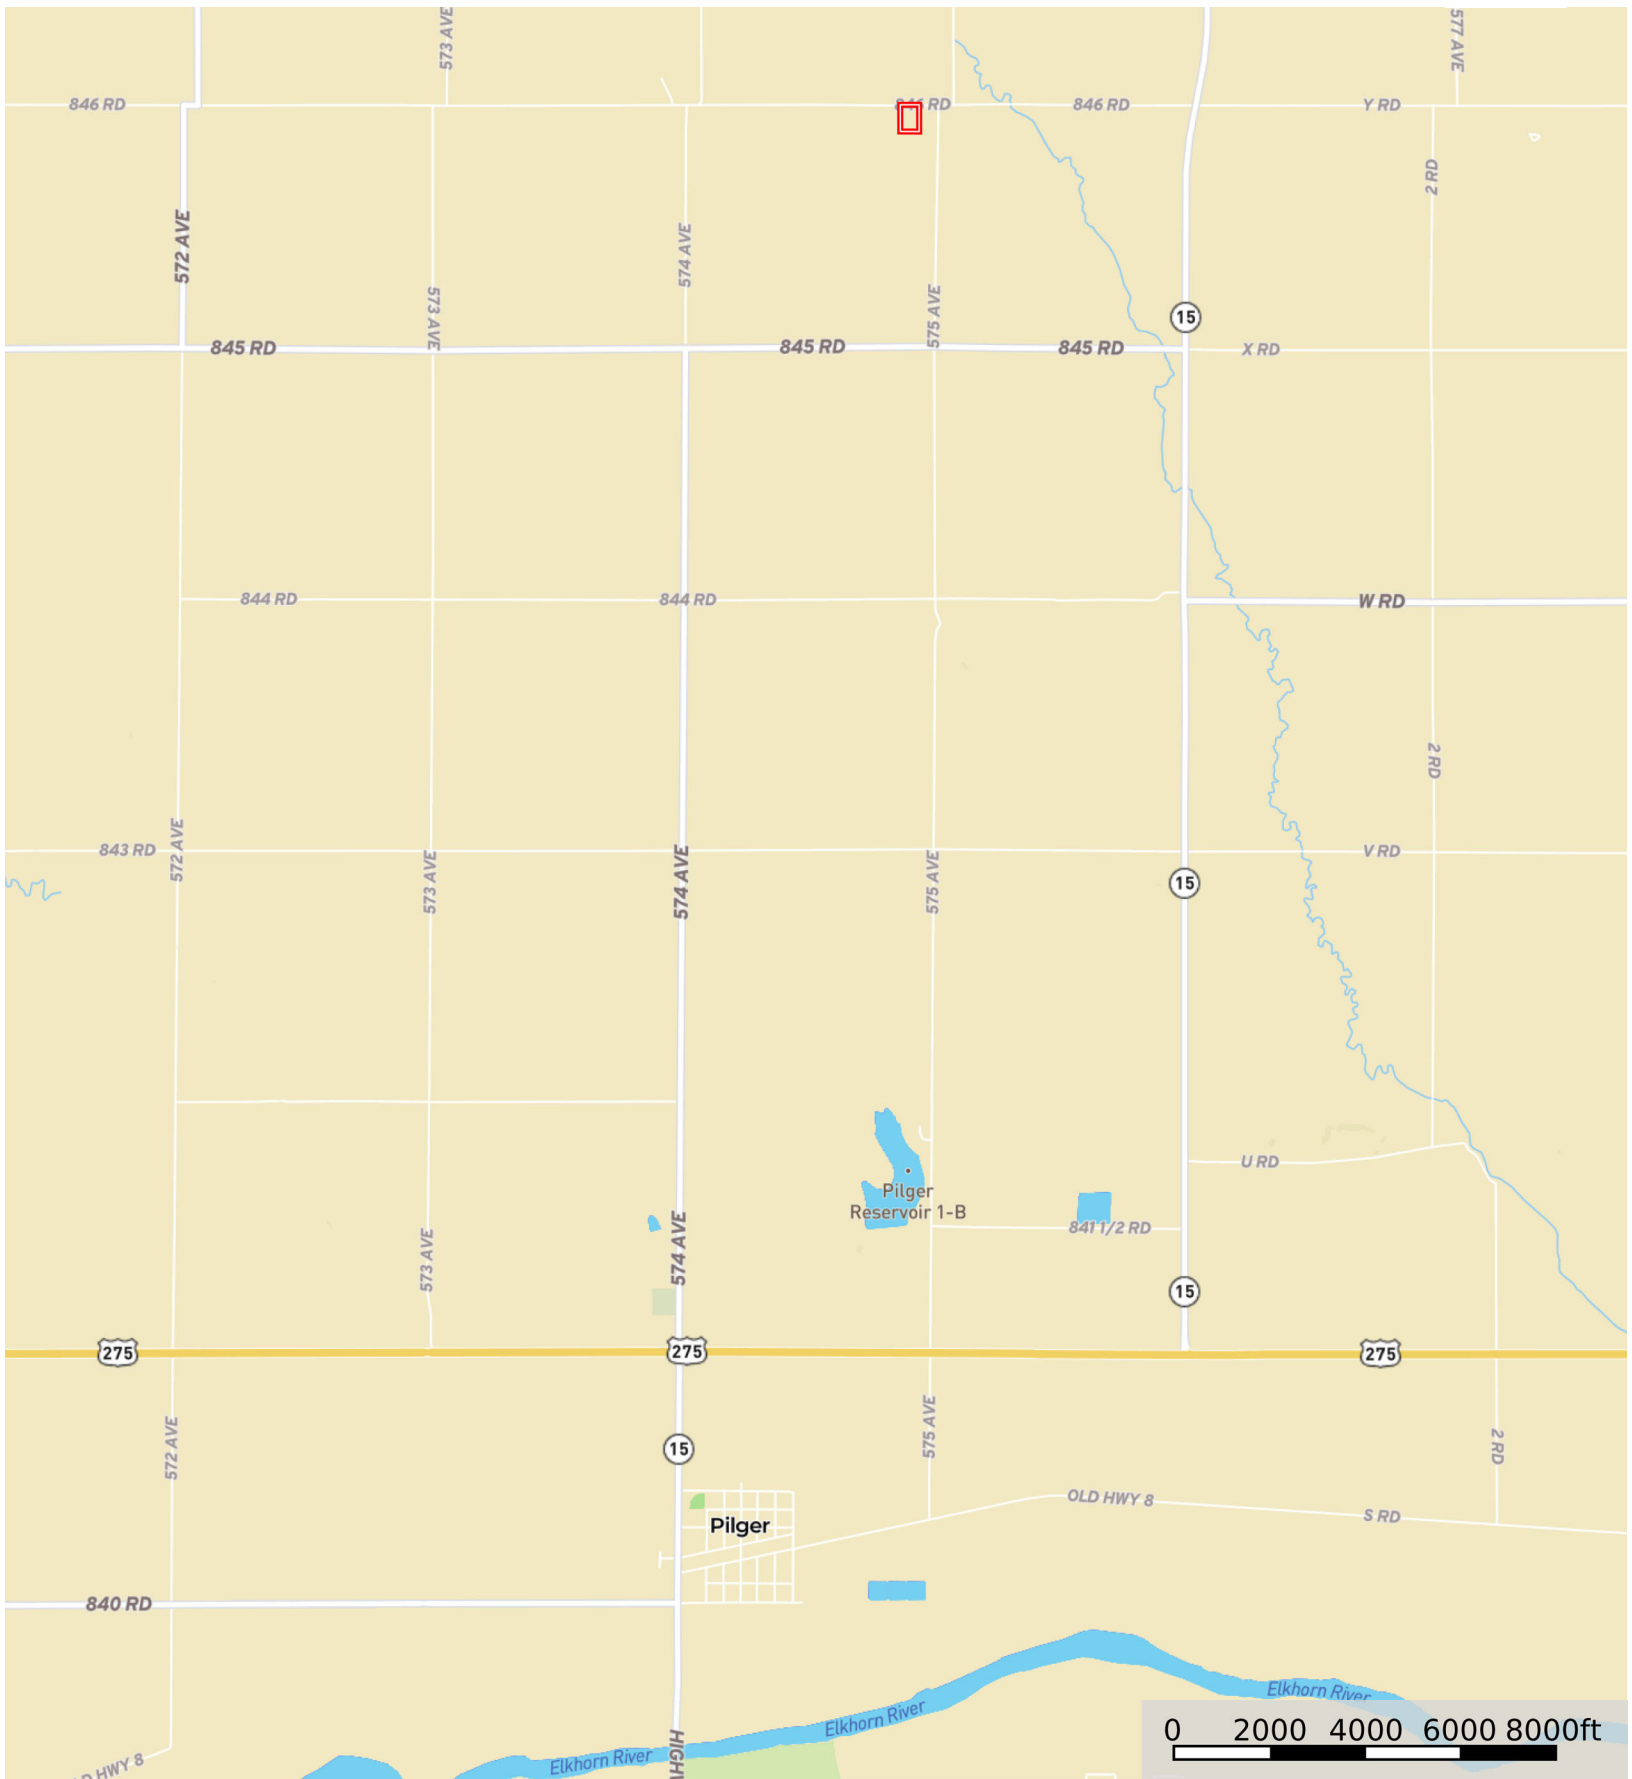

L-2300569

Stanton County, Nebraska, 5 AC +/-

 Boundary

L-2300569

Stanton County, Nebraska, 5 AC +/-

 Boundary