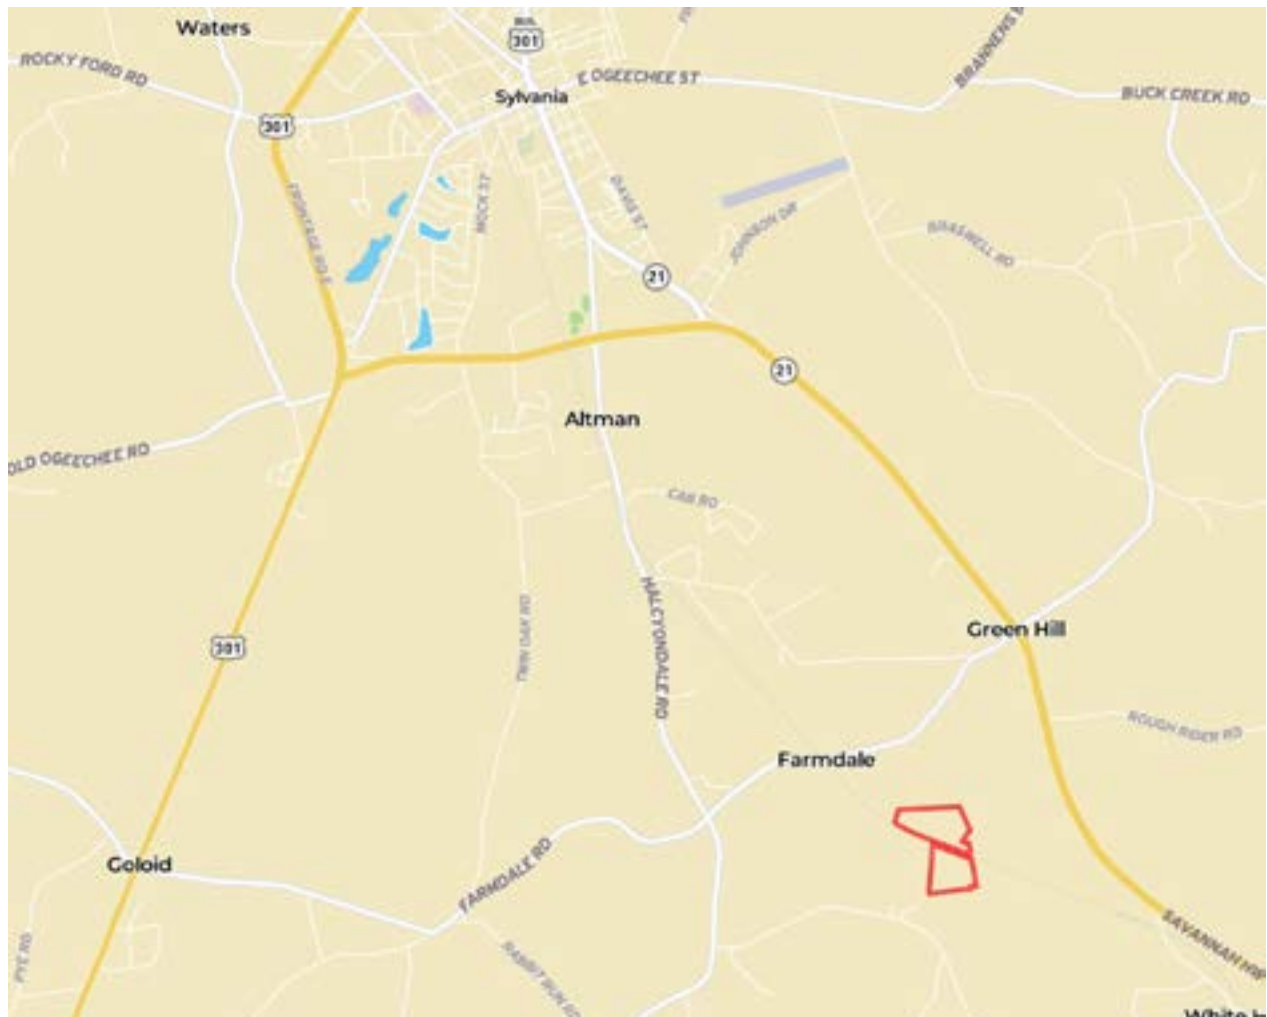

Property Information

Location:

Access is via an easement at New Robbins Baptist Church, 1130 Robbins Branch Road, Sylvania, Georgia 30467. Please contact the listing agent in advance for specific directions in order to avoid wasting your time and effort trying to find the property. NOTICE: The gate is locked so you must contact the agent.

Legal Description:

67.4 acres divided into two tracts by the railroad Right-of-Way.

Property Description:

The property is all wooded with varying ages of hardwood and pine timber. The current timber value is considerable, but not a major contributor

to overall value. The tract is more suited for hunting and camping. There is no public road frontage. The property is slightly rolling with very little wetland.

Improvements:

Small equipment shed and a well. The well is not currently in service.

Farm Data:

Timber 67.4 acres

2023 Taxes: $972.00

Price: $168,163.00

Property Location Map