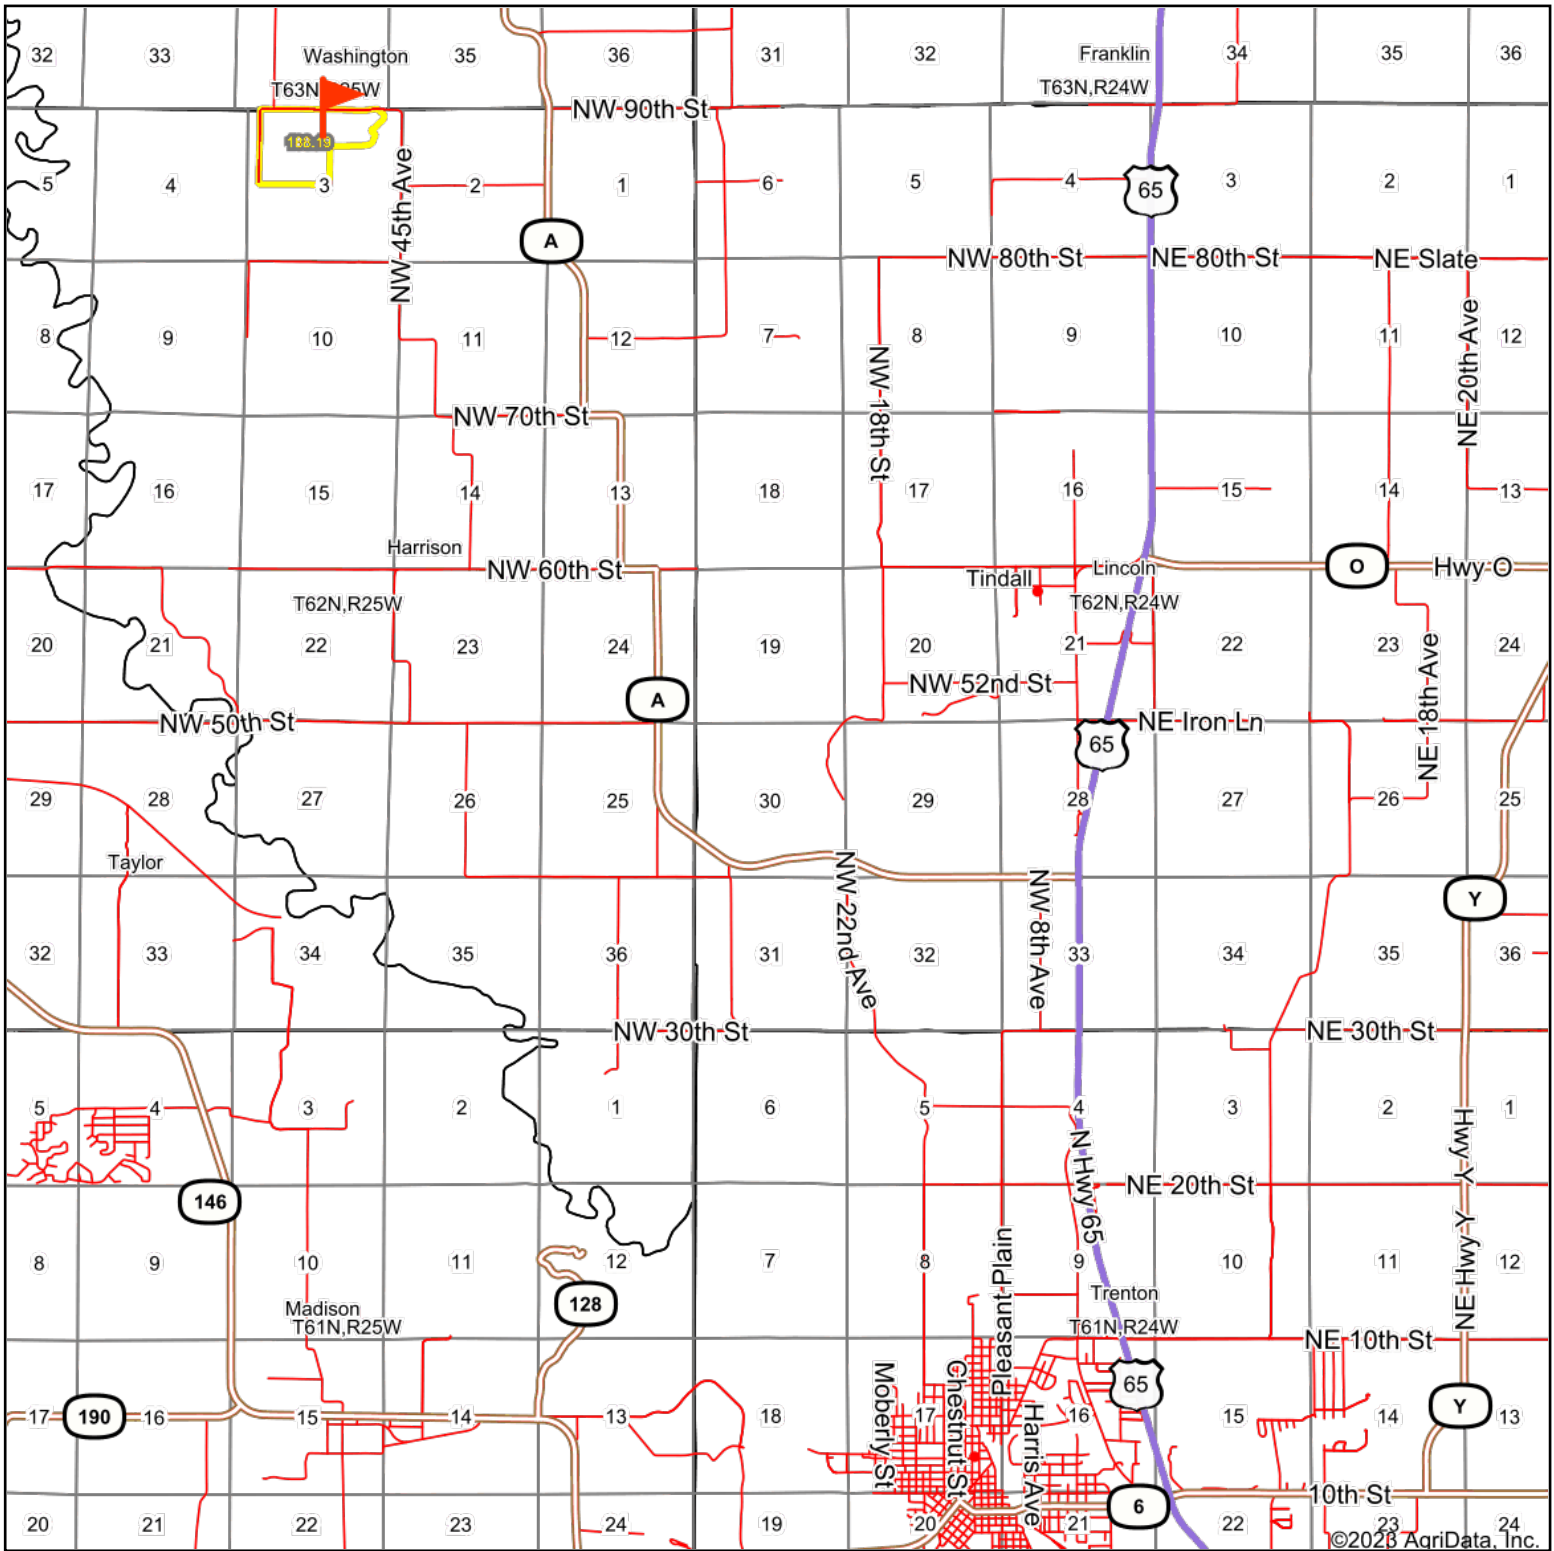

Overview Map

Map Center: 40.142641, -93.641137

0ft 7562ft 15124ft

Maps Provided By:

© AgriData, Inc. 2023 www.AgrIDataInc.com

12/20/2023