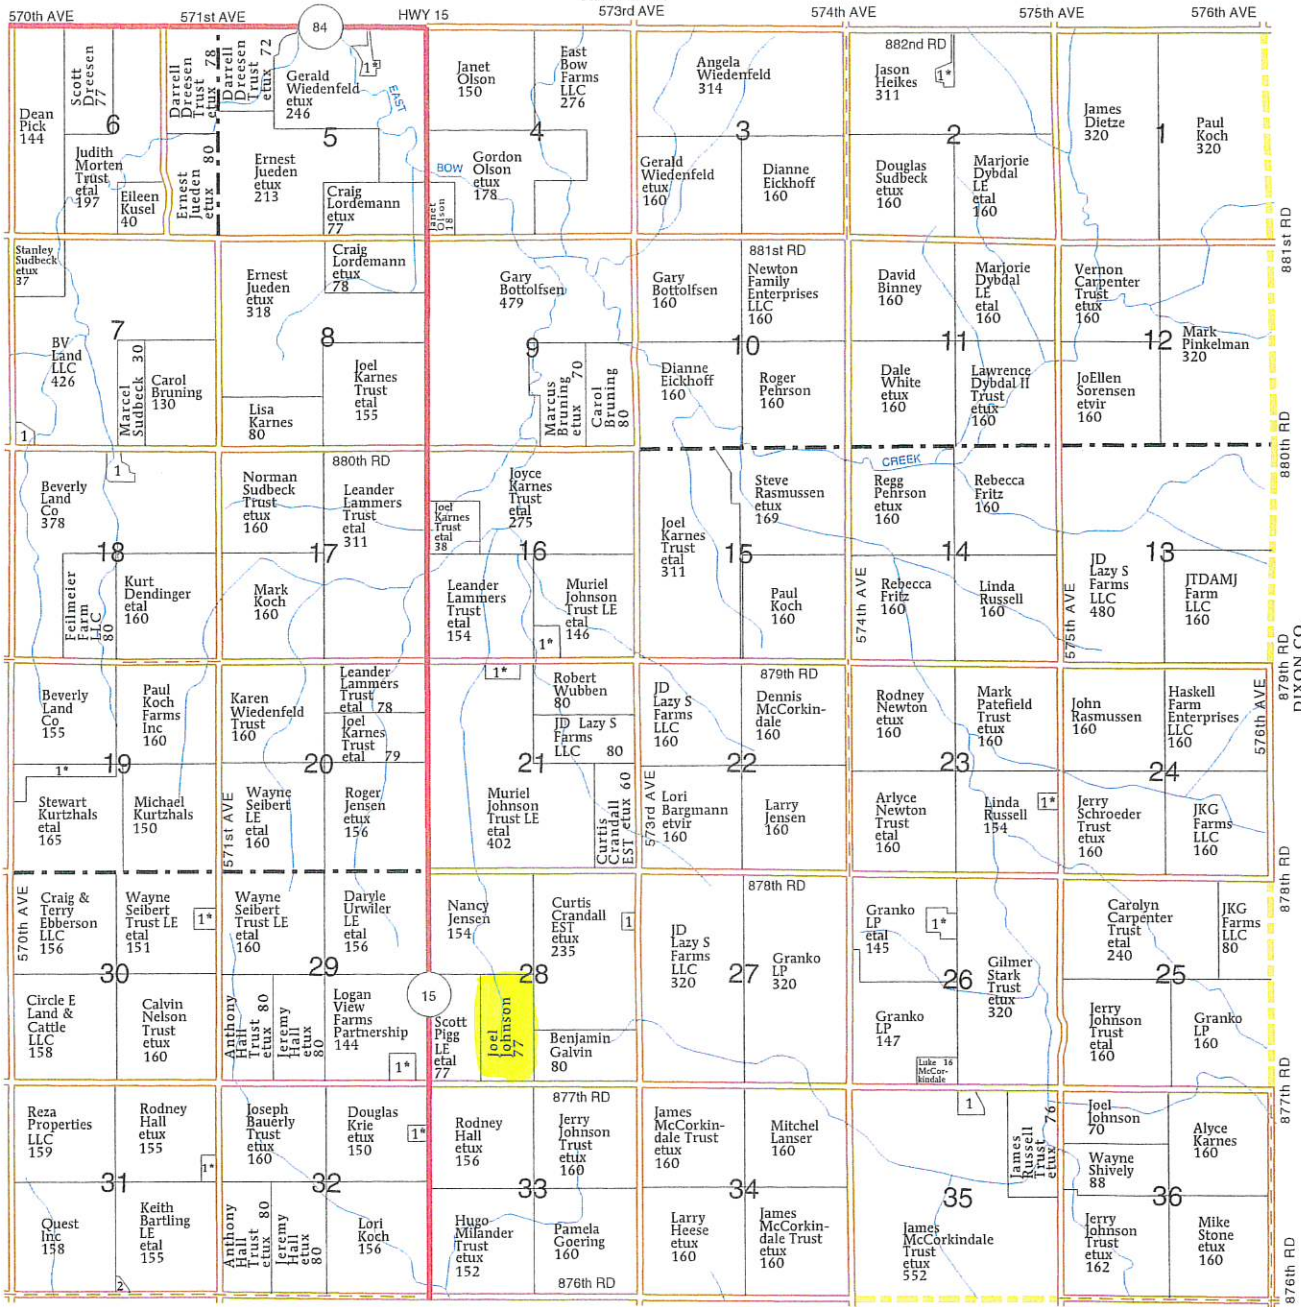

(Landowners)
PREC. SEVEN
573rd AVE

PREC. THIRTEEN

PREC. FIFTEEN

PRECINCT FOURTEEN

- SECTION 2
- 1 SUDBECK, DOUGLAS ETUX 7
- SECTION 5
- 1 ENDRES, AMBER ETAL 6
- SECTION 7
- 1 LARSEN, SHARON 7
- SECTION 16
- 1 GROENE, JERRY ETUX 12
- SECTION 18
- 1 DENDINGER, JACOB 13
- SECTION 19
- 1 KURTZHALS JR, LEONARD ETUX 20
- SECTION 21
- 1 JENSEN, ROGER ETUX 8
- SECTION 23
- 1 RASMUSSEN, STEVE ETUX 6

- SECTION 26
- 1 WHITE, DALE ETUX 11
- SECTION 28
- 1 CARSLIN, JILL 5
- SECTION 29
- 1 HALL TRUST, ANTHONY ETUX 11
- SECTION 30
- 1 MUNTER, MATTHEW ETUX 9
- SECTION 31
- 1 HALL, JEREMY ETUX 5
- 2 KOCH, JAMES 5
- SECTION 32
- 1 TANDERUP, JACOB ETUX 6
- SECTION 35
- 1 PRITCHARD TRUST, ANNETTE 8