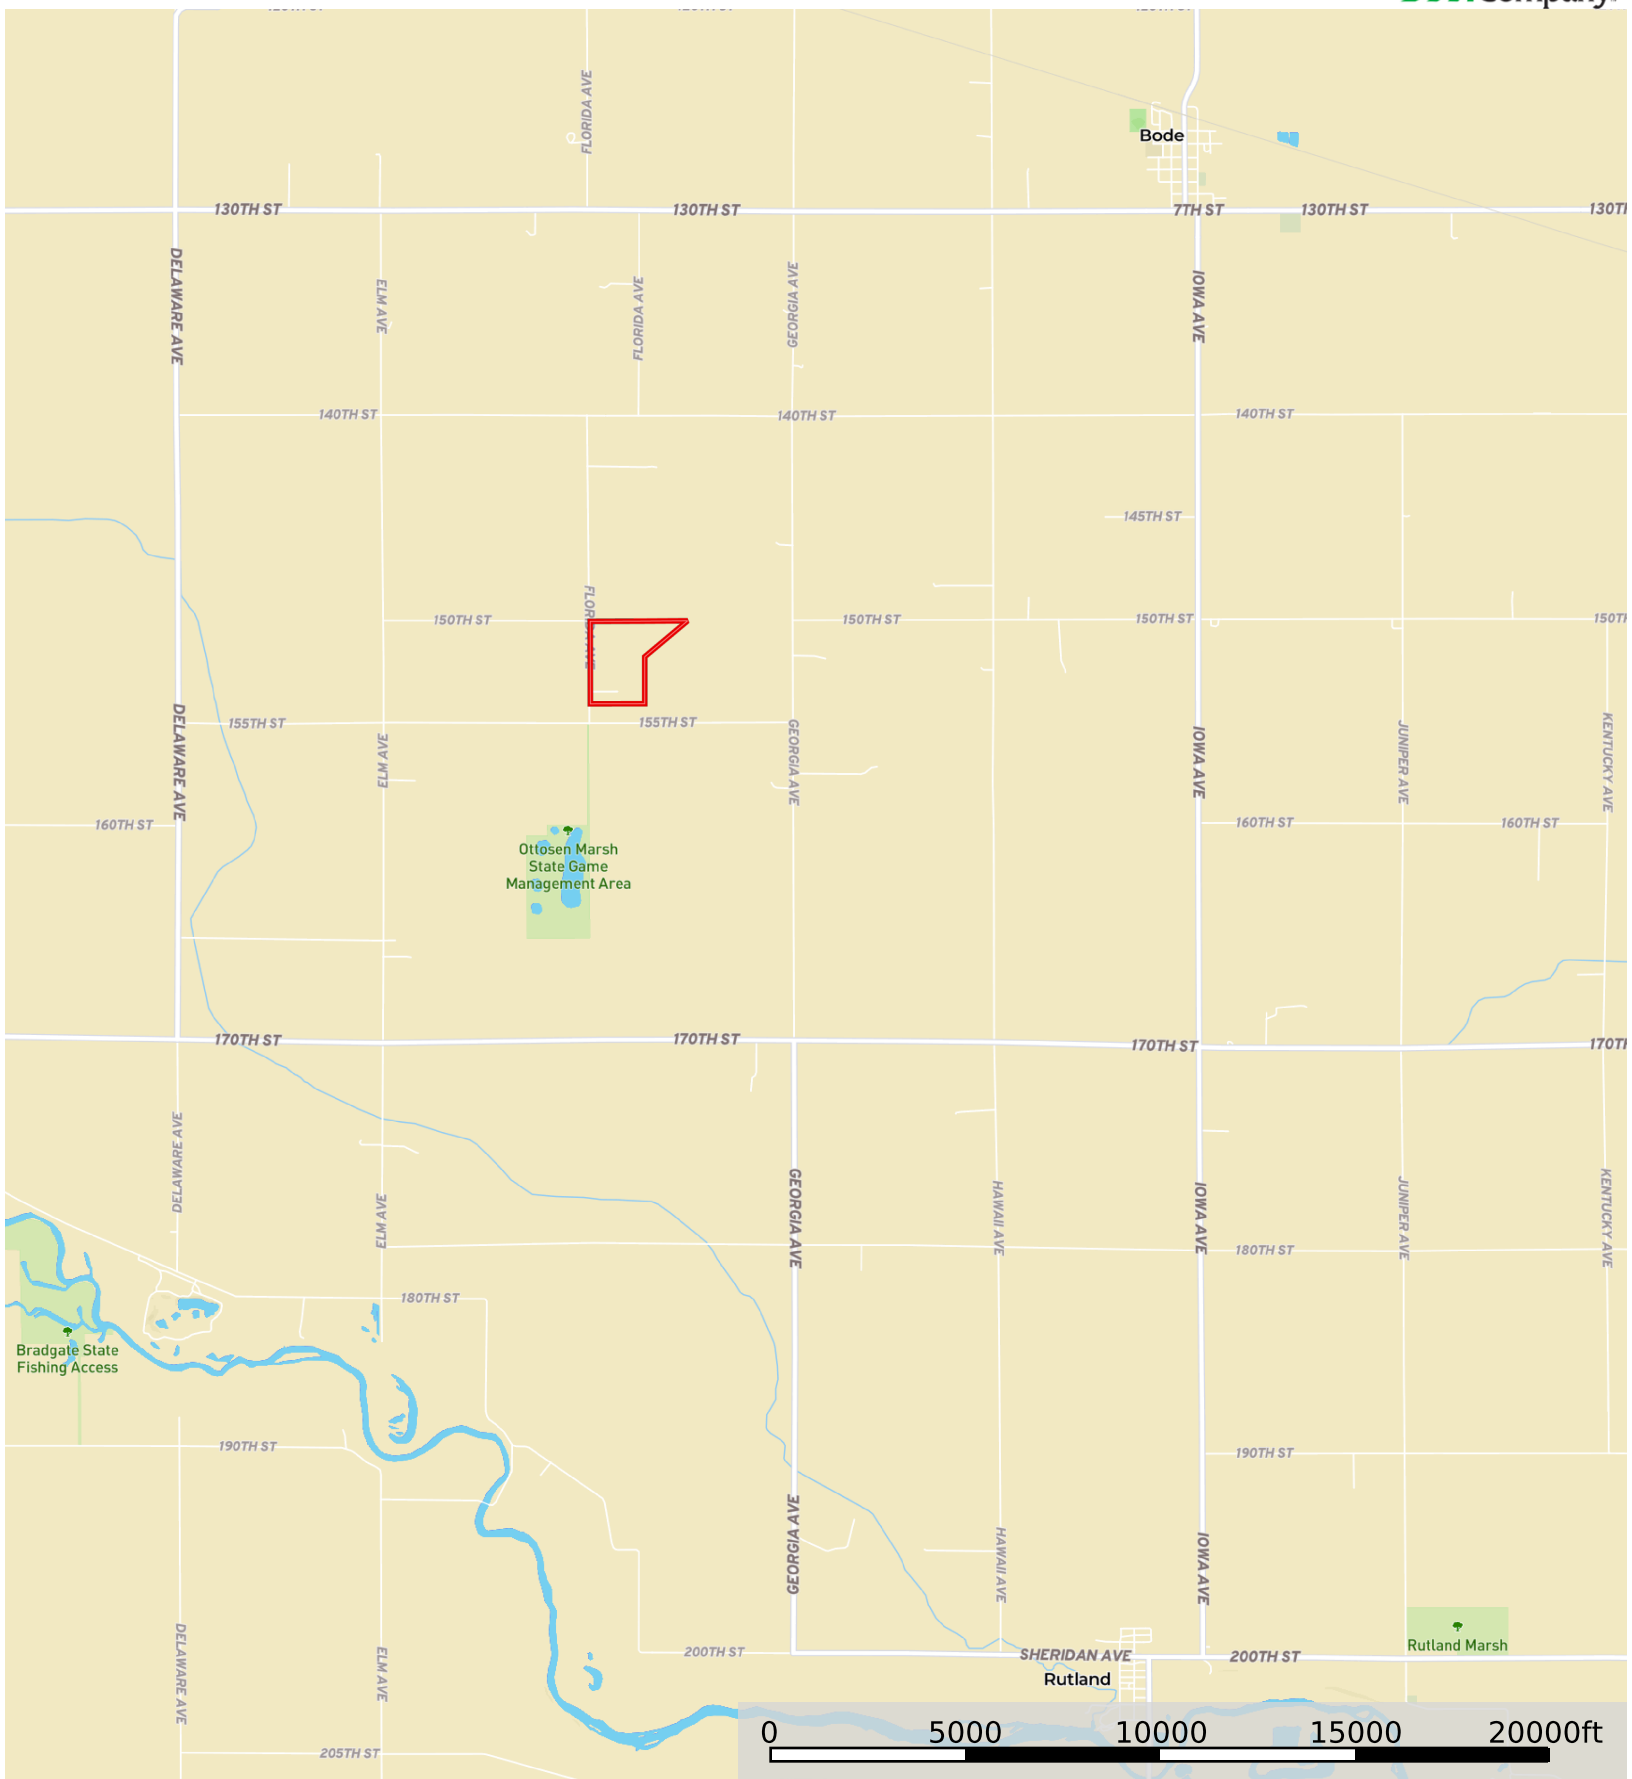

# L-2300567 Helland 80 acres

Humboldt County, Iowa, 80 AC +/-

 Boundary

Thomas Schutter

 The information contained herein was obtained from sources deemed to be reliable. Land id™ Services makes no warranties or guarantees as to the completeness or accuracy thereof.