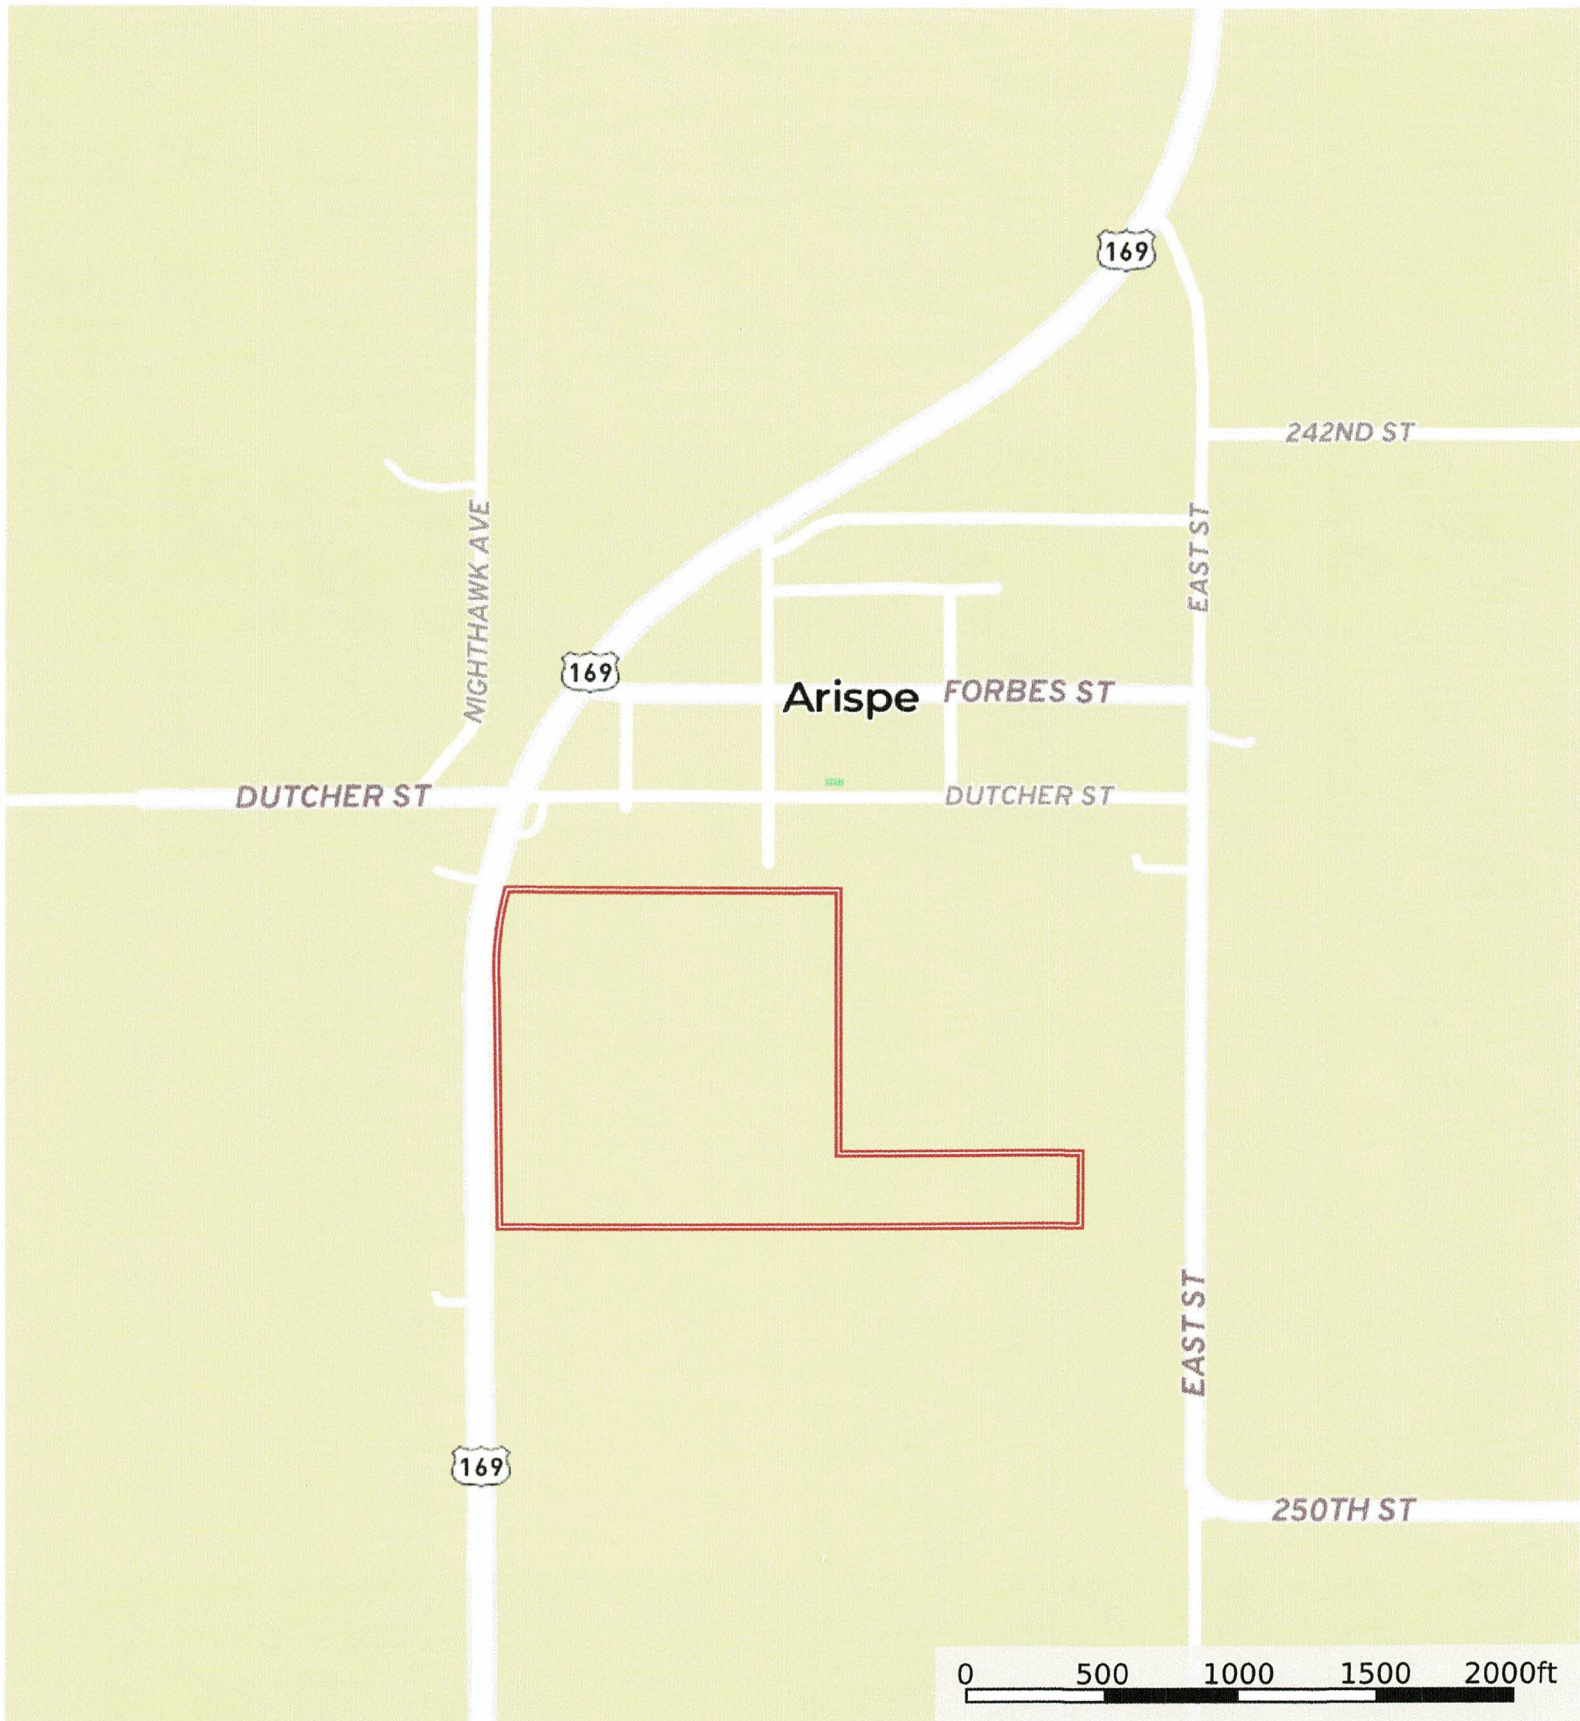

L-2400084

Union County, Iowa, 40 AC +/-

 Boundary