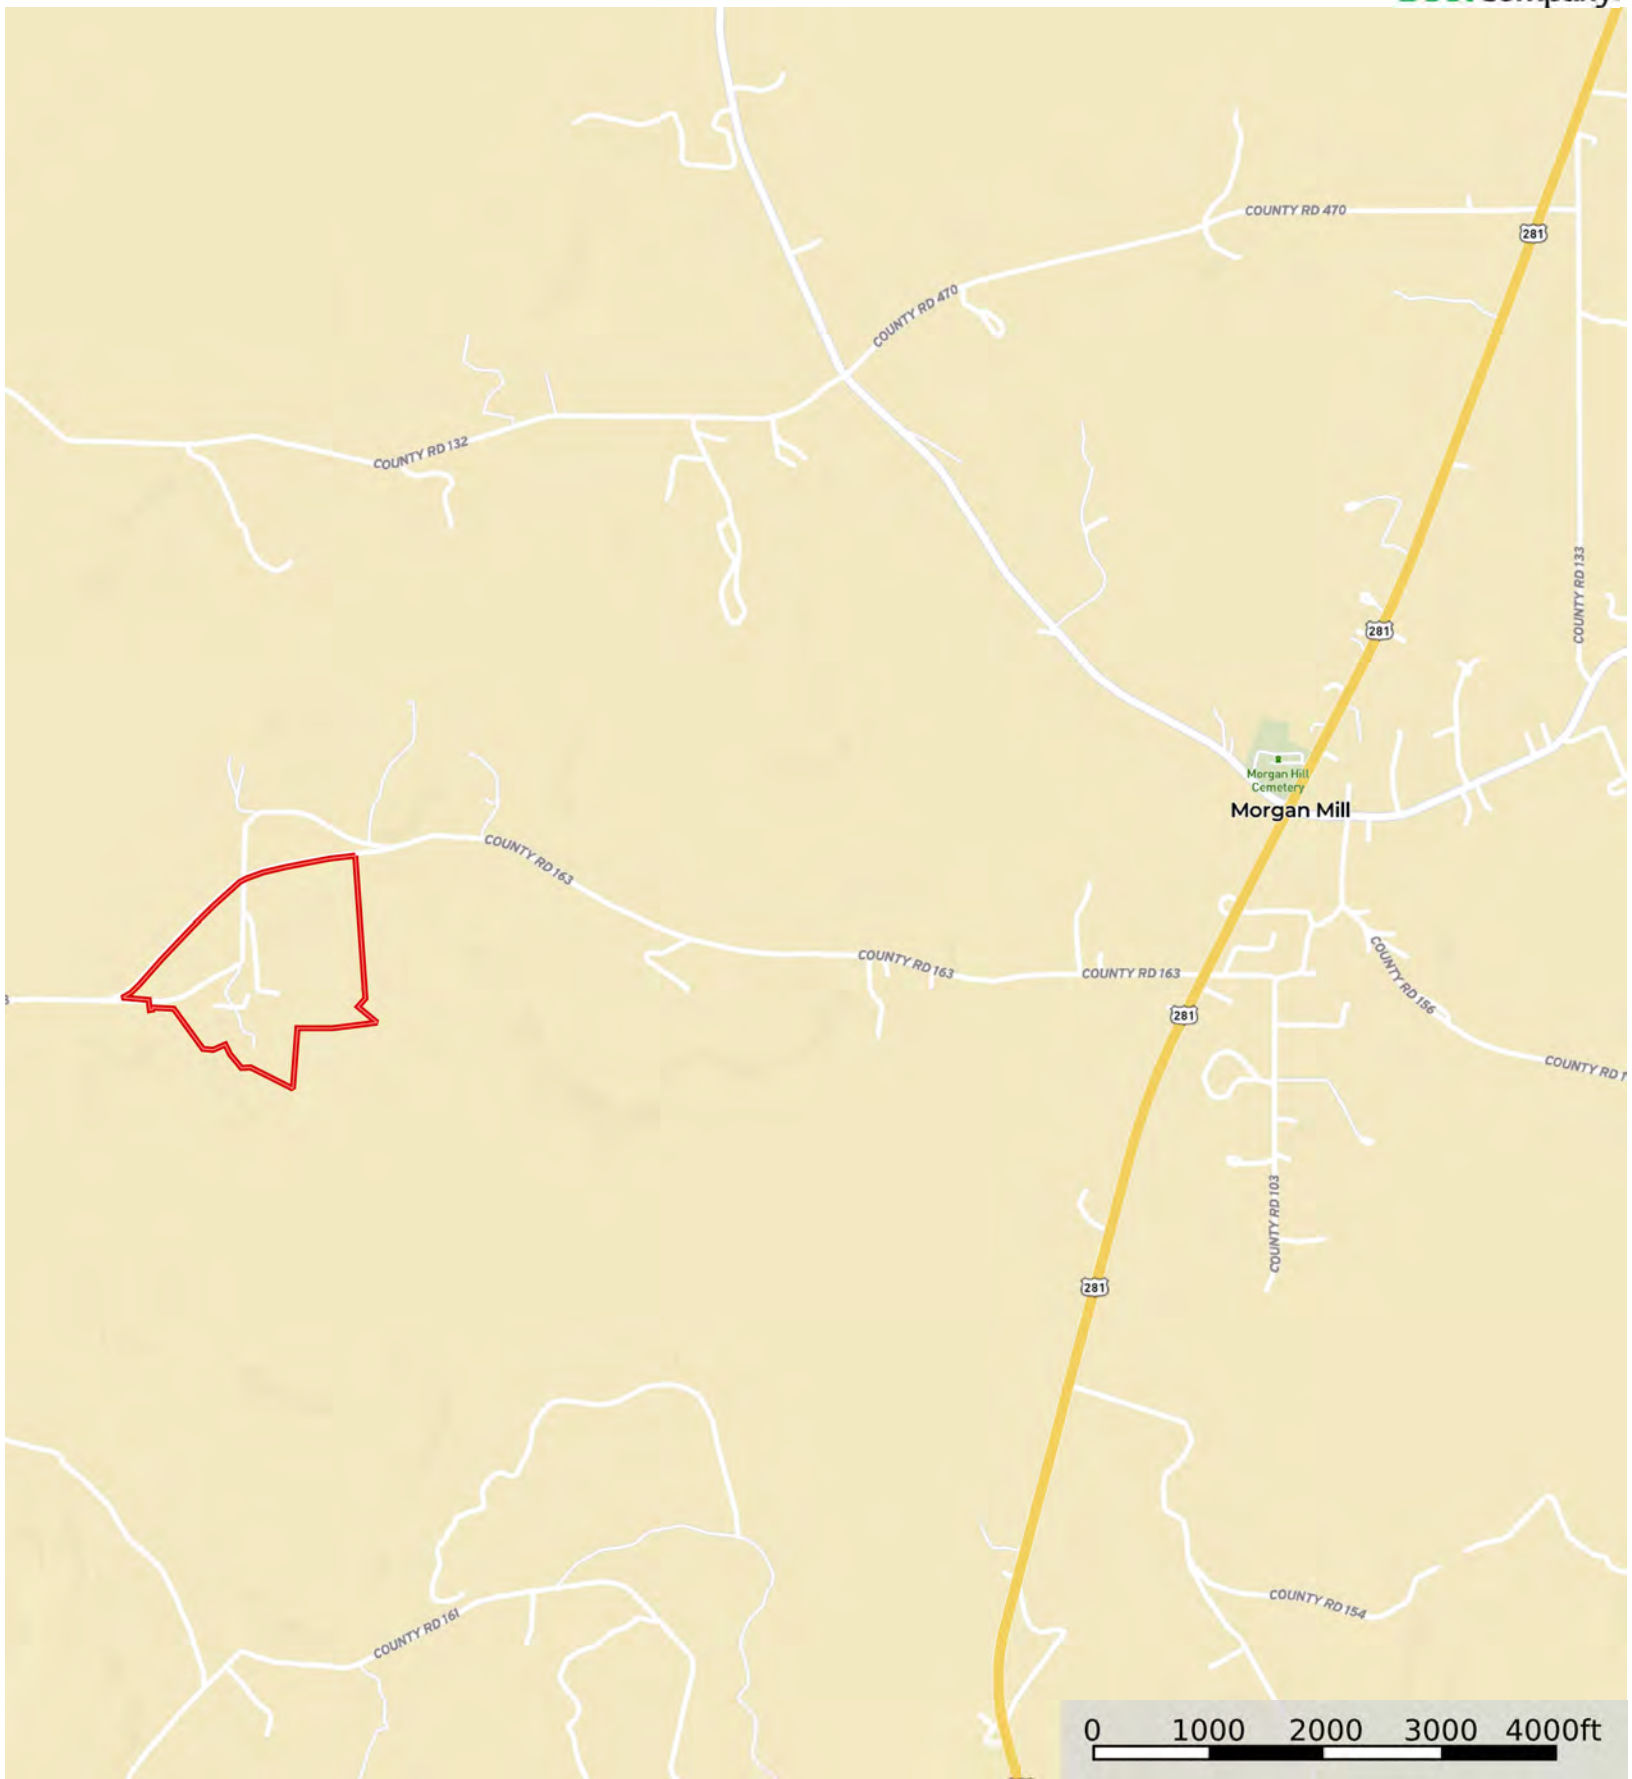

L-2400258

Erath County, Texas, 55.446 AC +/-

 Boundary

The information contained herein was obtained from sources deemed to be reliable. Land id.™ Services makes no warranties or guarantees as to the completeness or accuracy thereof.

L-2400258

Erath County, Texas, 55.446 AC +/-

 Boundary

The information contained herein was obtained from sources deemed to be reliable. Land id™ Services makes no warranties or guarantees as to the completeness or accuracy thereof.