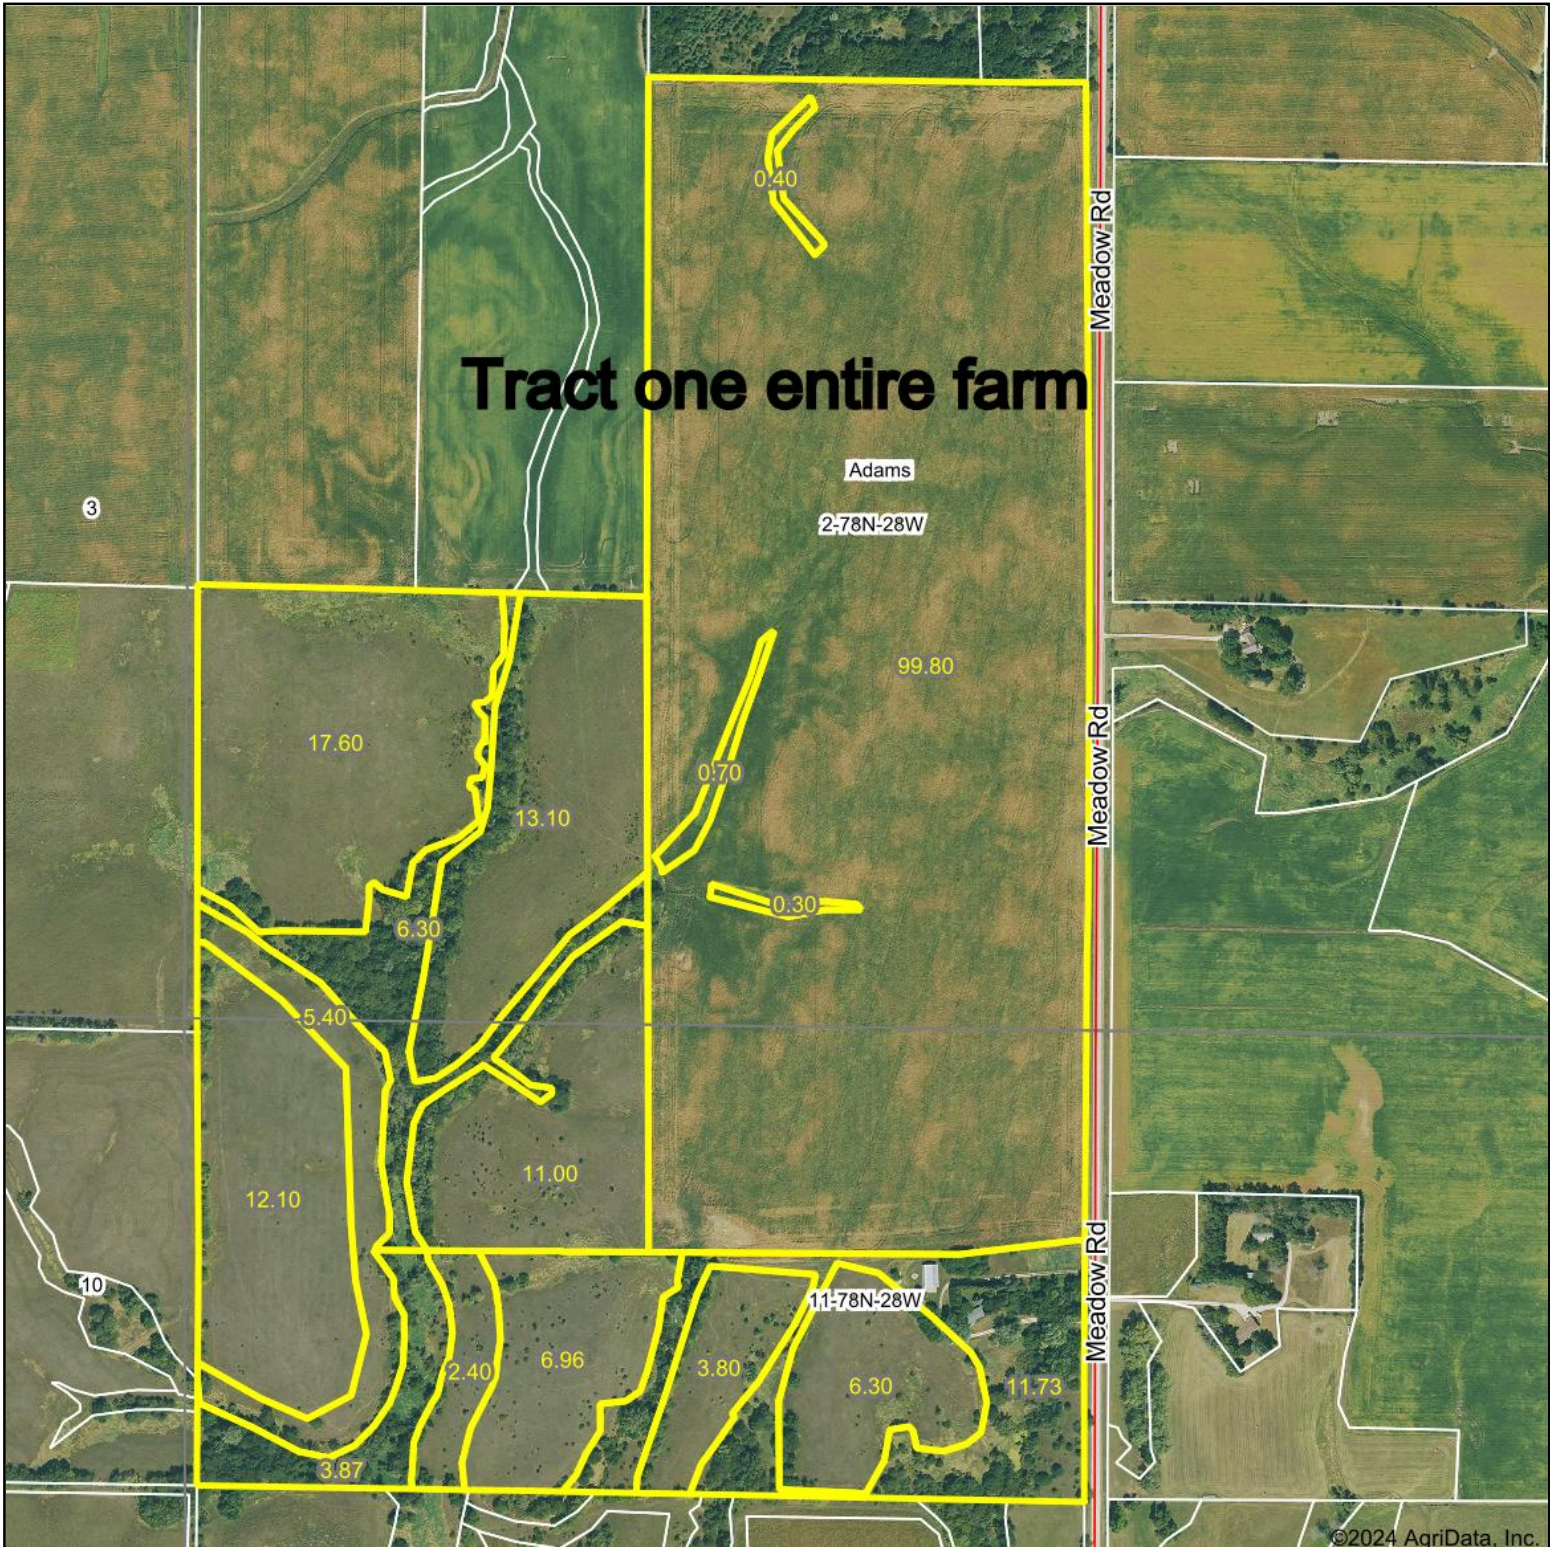

Aerial Map

Boundary Center: 41° 34' 38.29, -94° 2' 46.72

2-78N-28W
Dallas County
Iowa

Maps Provided By:
 **surety**[®]
CUSTOMIZED ONLINE MAPPING
© AgriData, Inc. 2023 www.AgriDataInc.com

9/25/2024