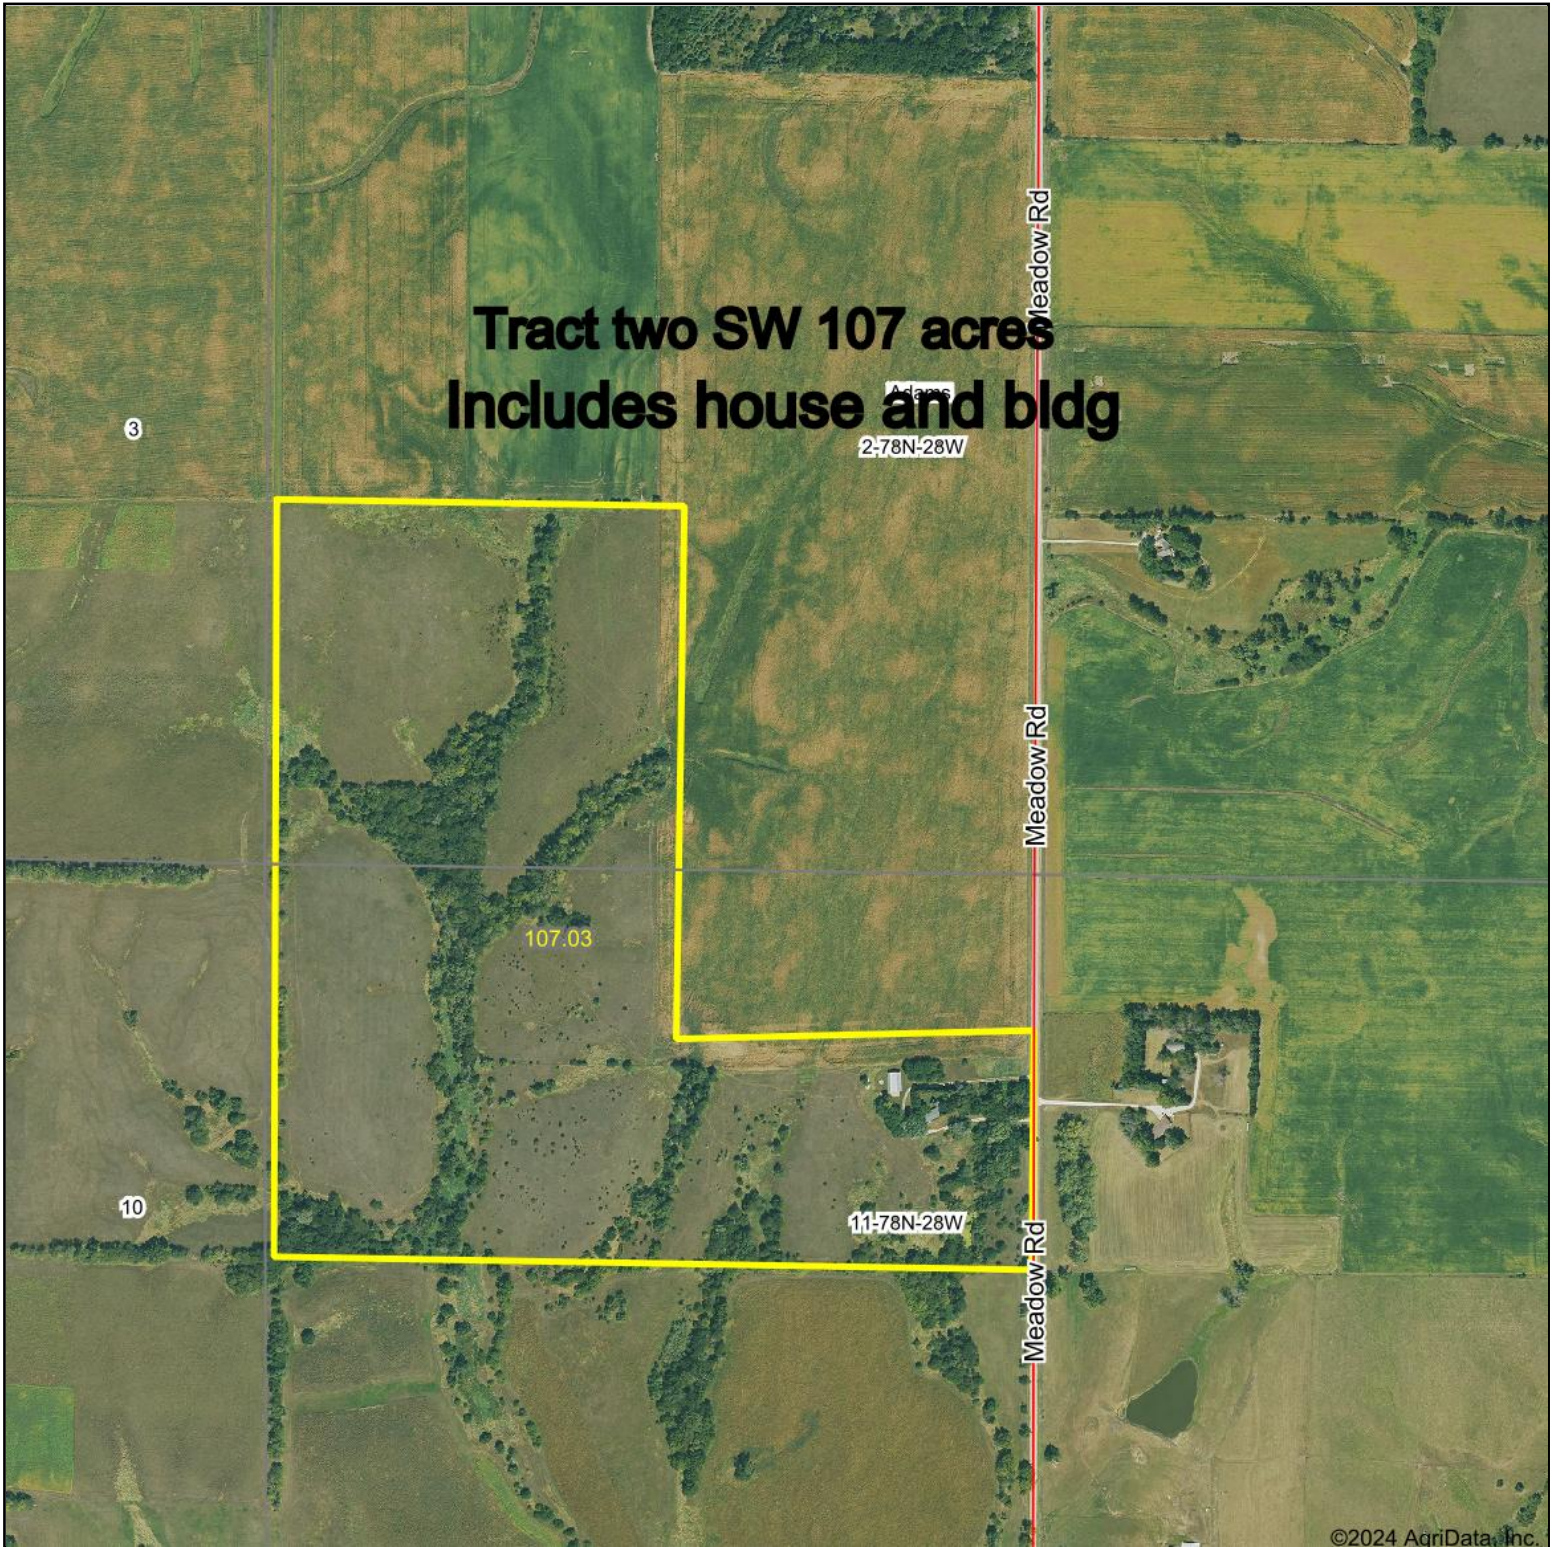

# Aerial Map

Boundary Center: 41° 34' 30.9, -94° 2' 46.54

**11-78N-28W**  
**Dallas County**  
**Iowa**