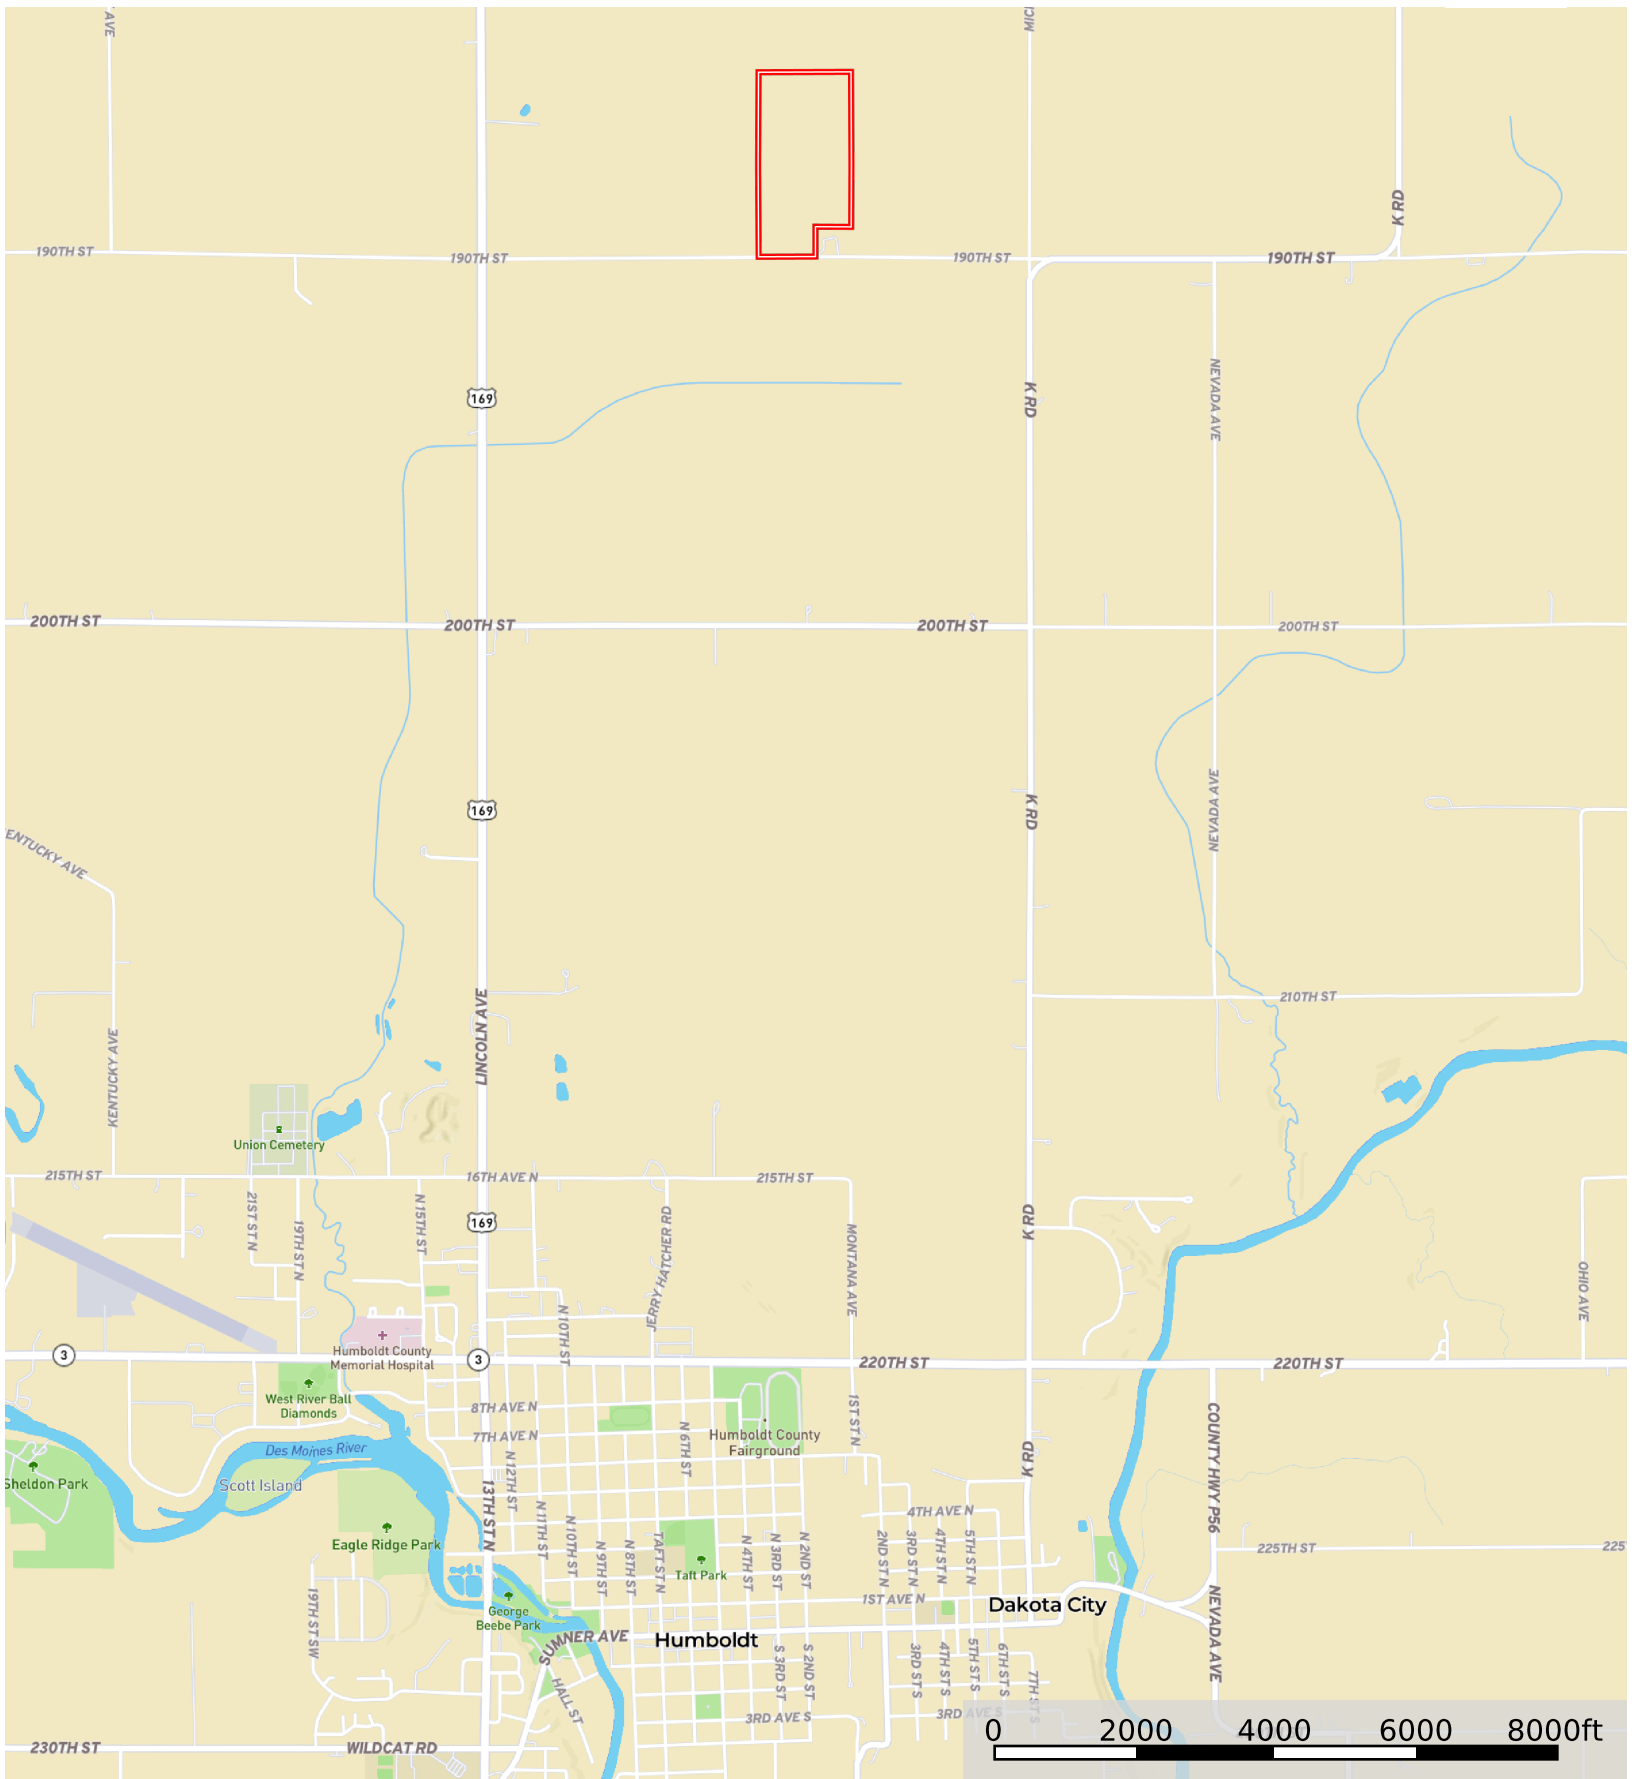

L-2400432  
Humboldt County, Iowa, 75 AC +/-

Boundary

The information contained herein was obtained from sources deemed to be reliable. Land id™ Services makes no warranties or guarantees as to the completeness or accuracy thereof.