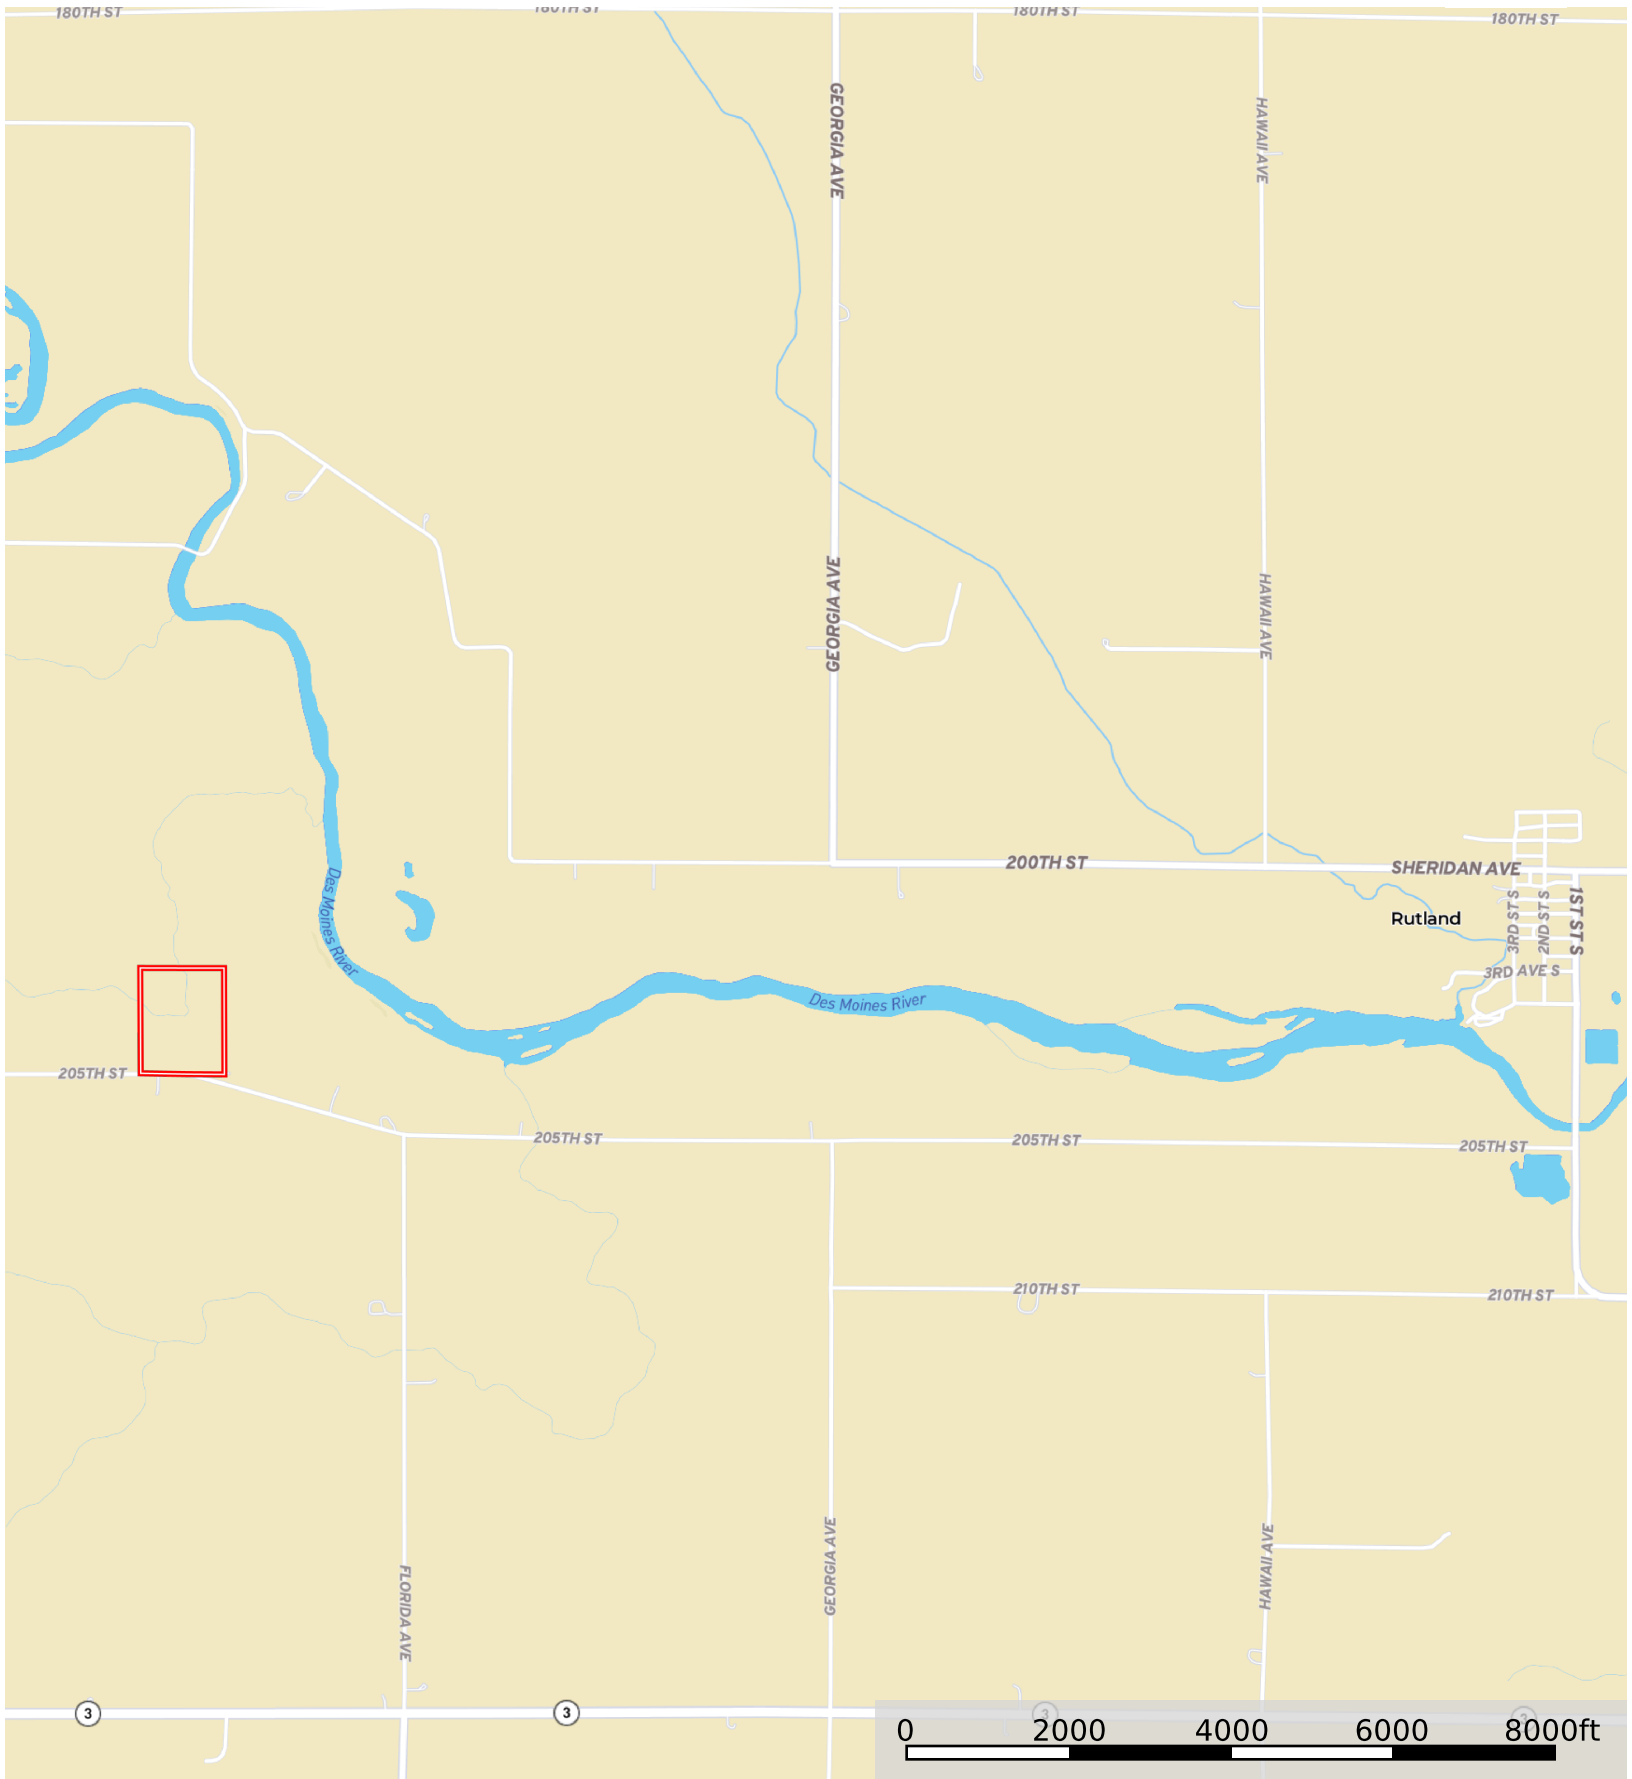

L-2400439

Humboldt County, Iowa, 31.03 AC +/-

Boundary