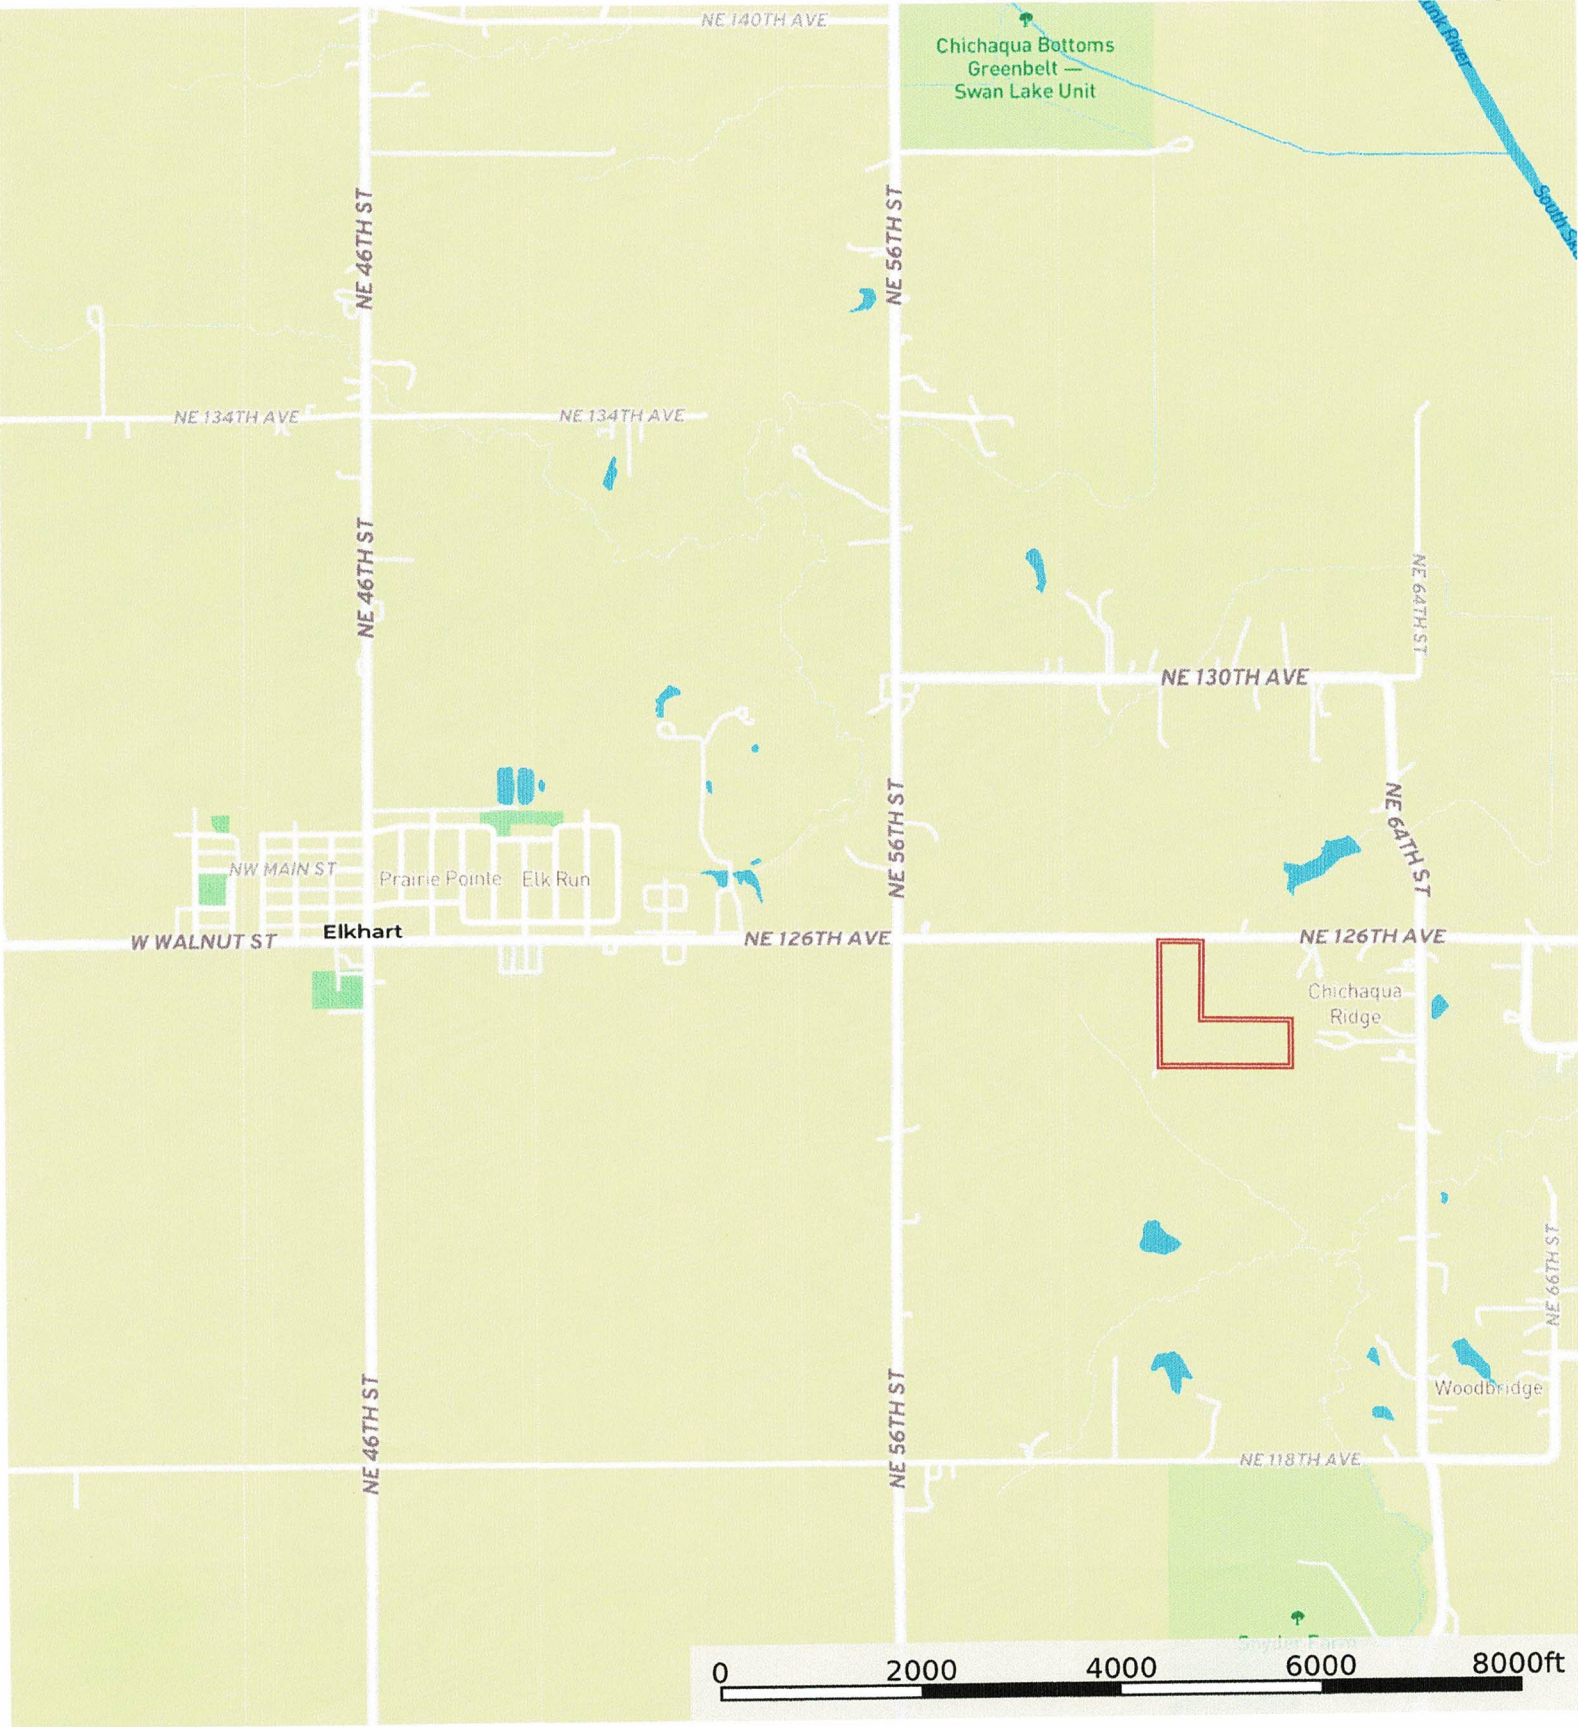

L-2400476

Polk County, Iowa, 22.54 AC +/-

Boundary