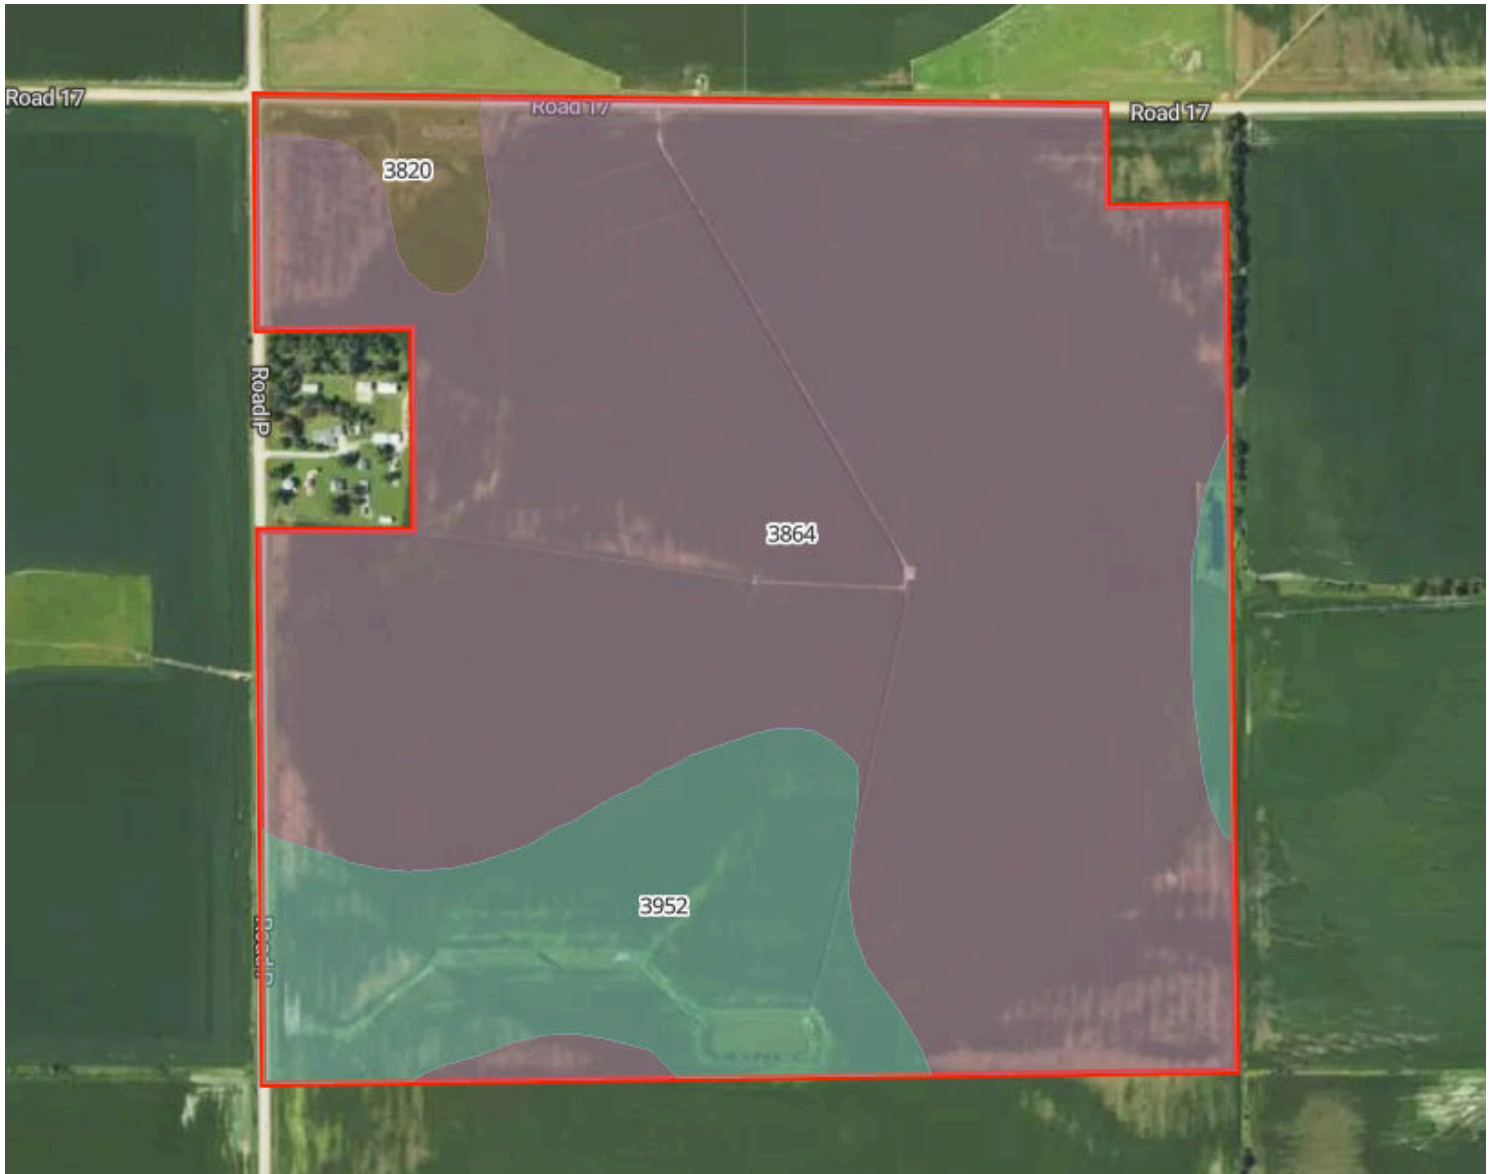

# Property Overview

York County, NE

150.6 Acres, Boundary 1 of 1

York County, NE  
Township: 011N

Locations  
14 11N 2W

Acres  
150.64

# Soils

150.6 Acres, 1 Boundary

	Code	Soil Description	% of Selection	Acres	Non-IRR Class	IRR Class
●	3864	Hastings silt loam, 0 to 1 percent slopes	78.6%	118.4	1	1
●	3952	Fillmore silt loam, frequently ponded	18.7%	28.2	3w	4w
●	3820	Butler silt loam, 0 to 1 percent slopes	2.7%	4	2w	2w