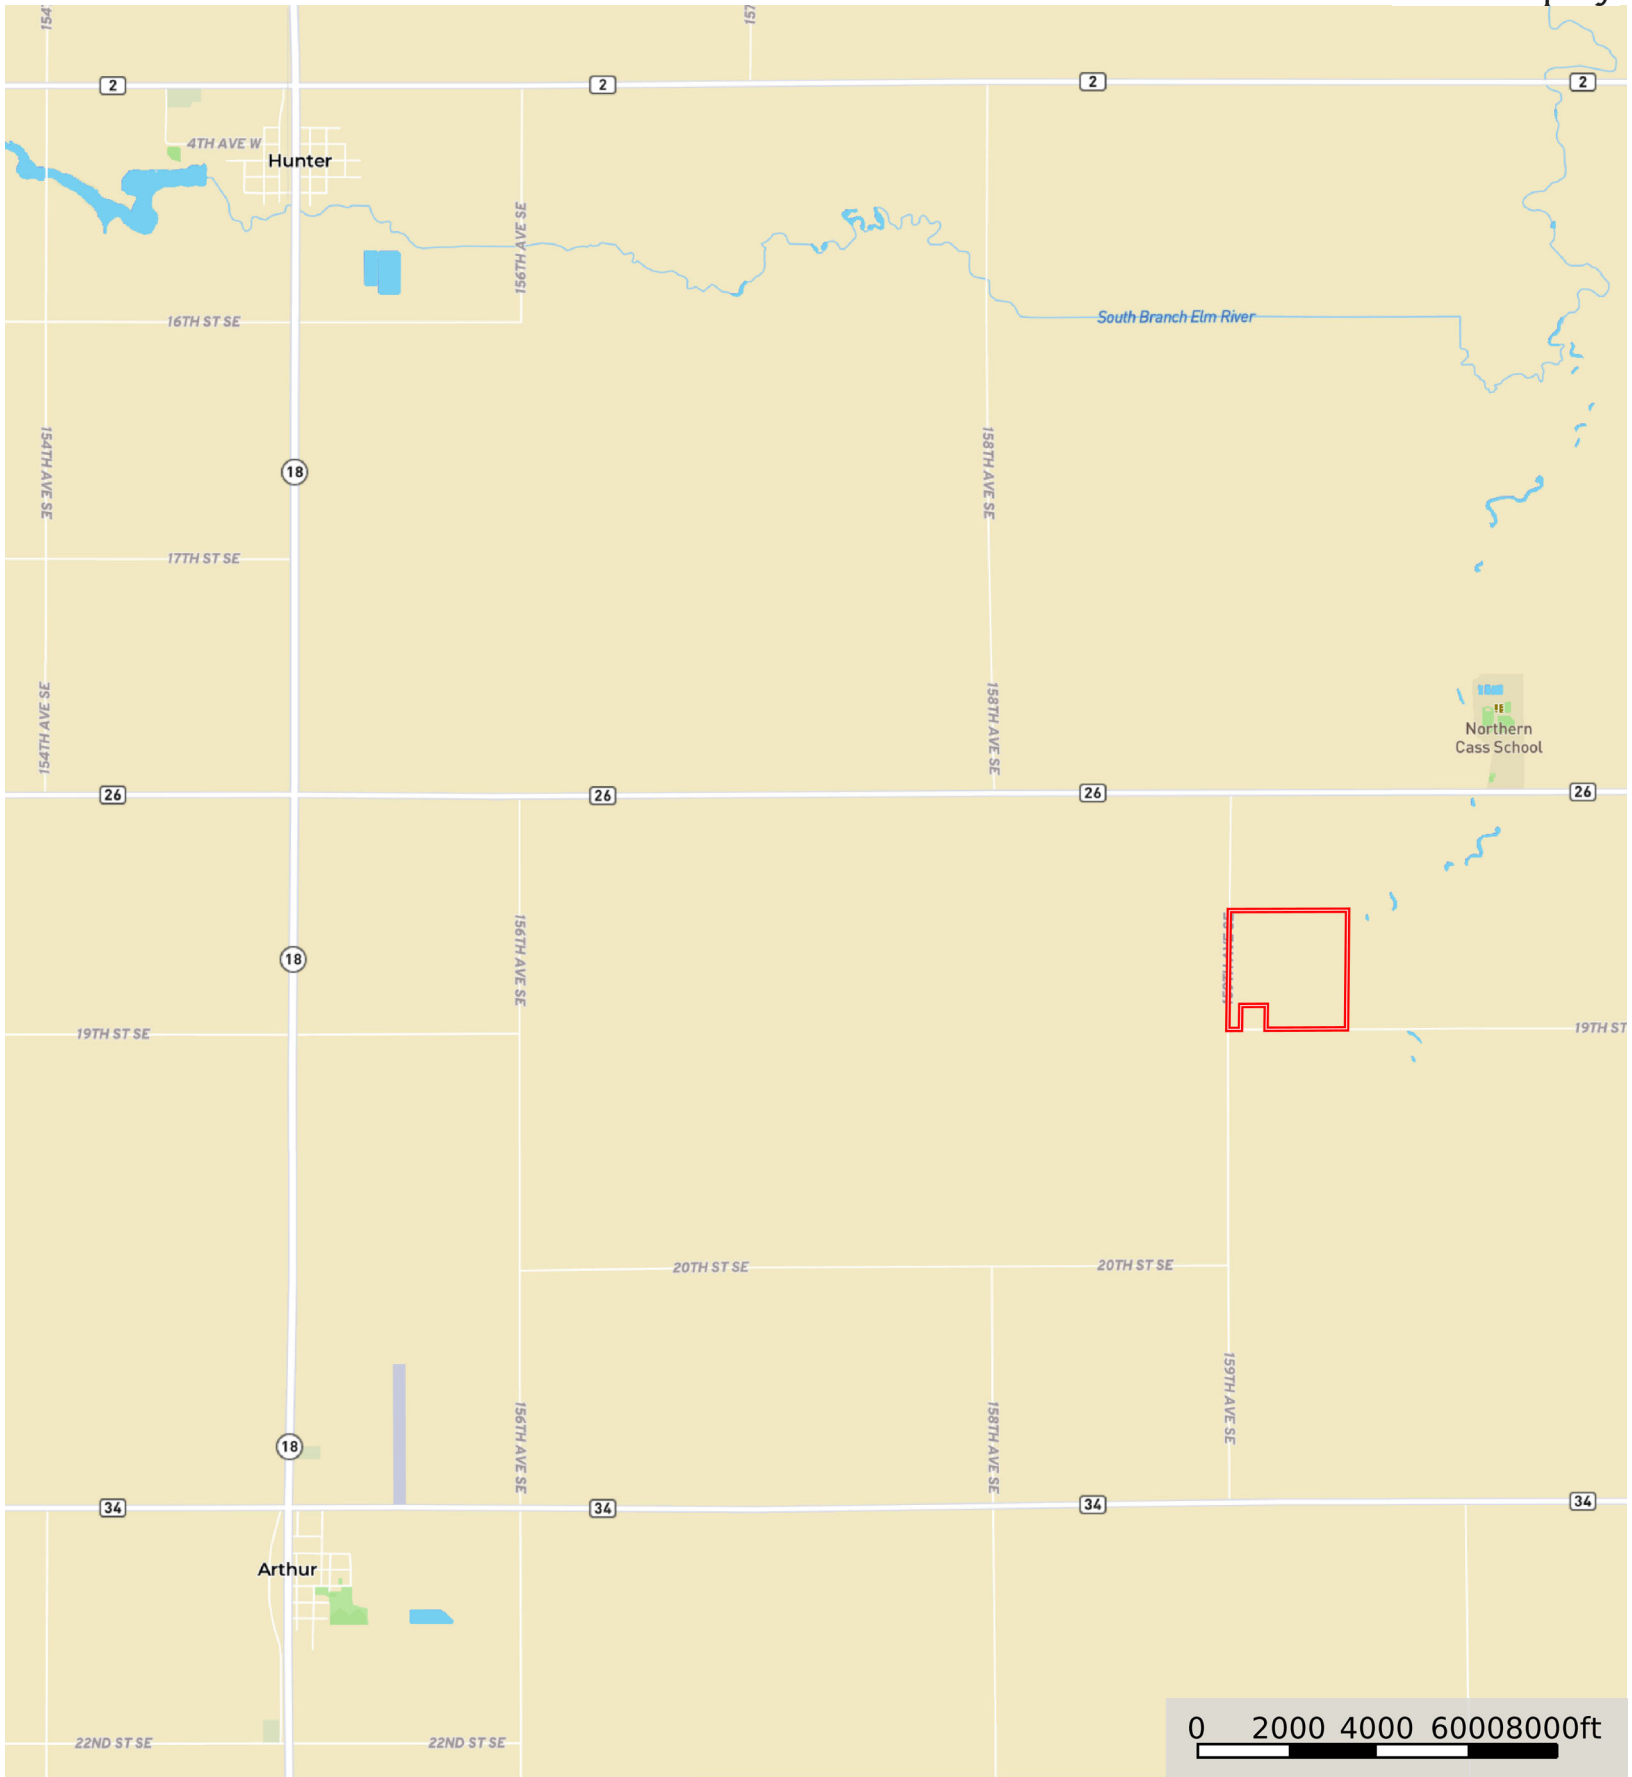

L-2500014

Cass County, North Dakota, 154.406 AC +/-

Boundary