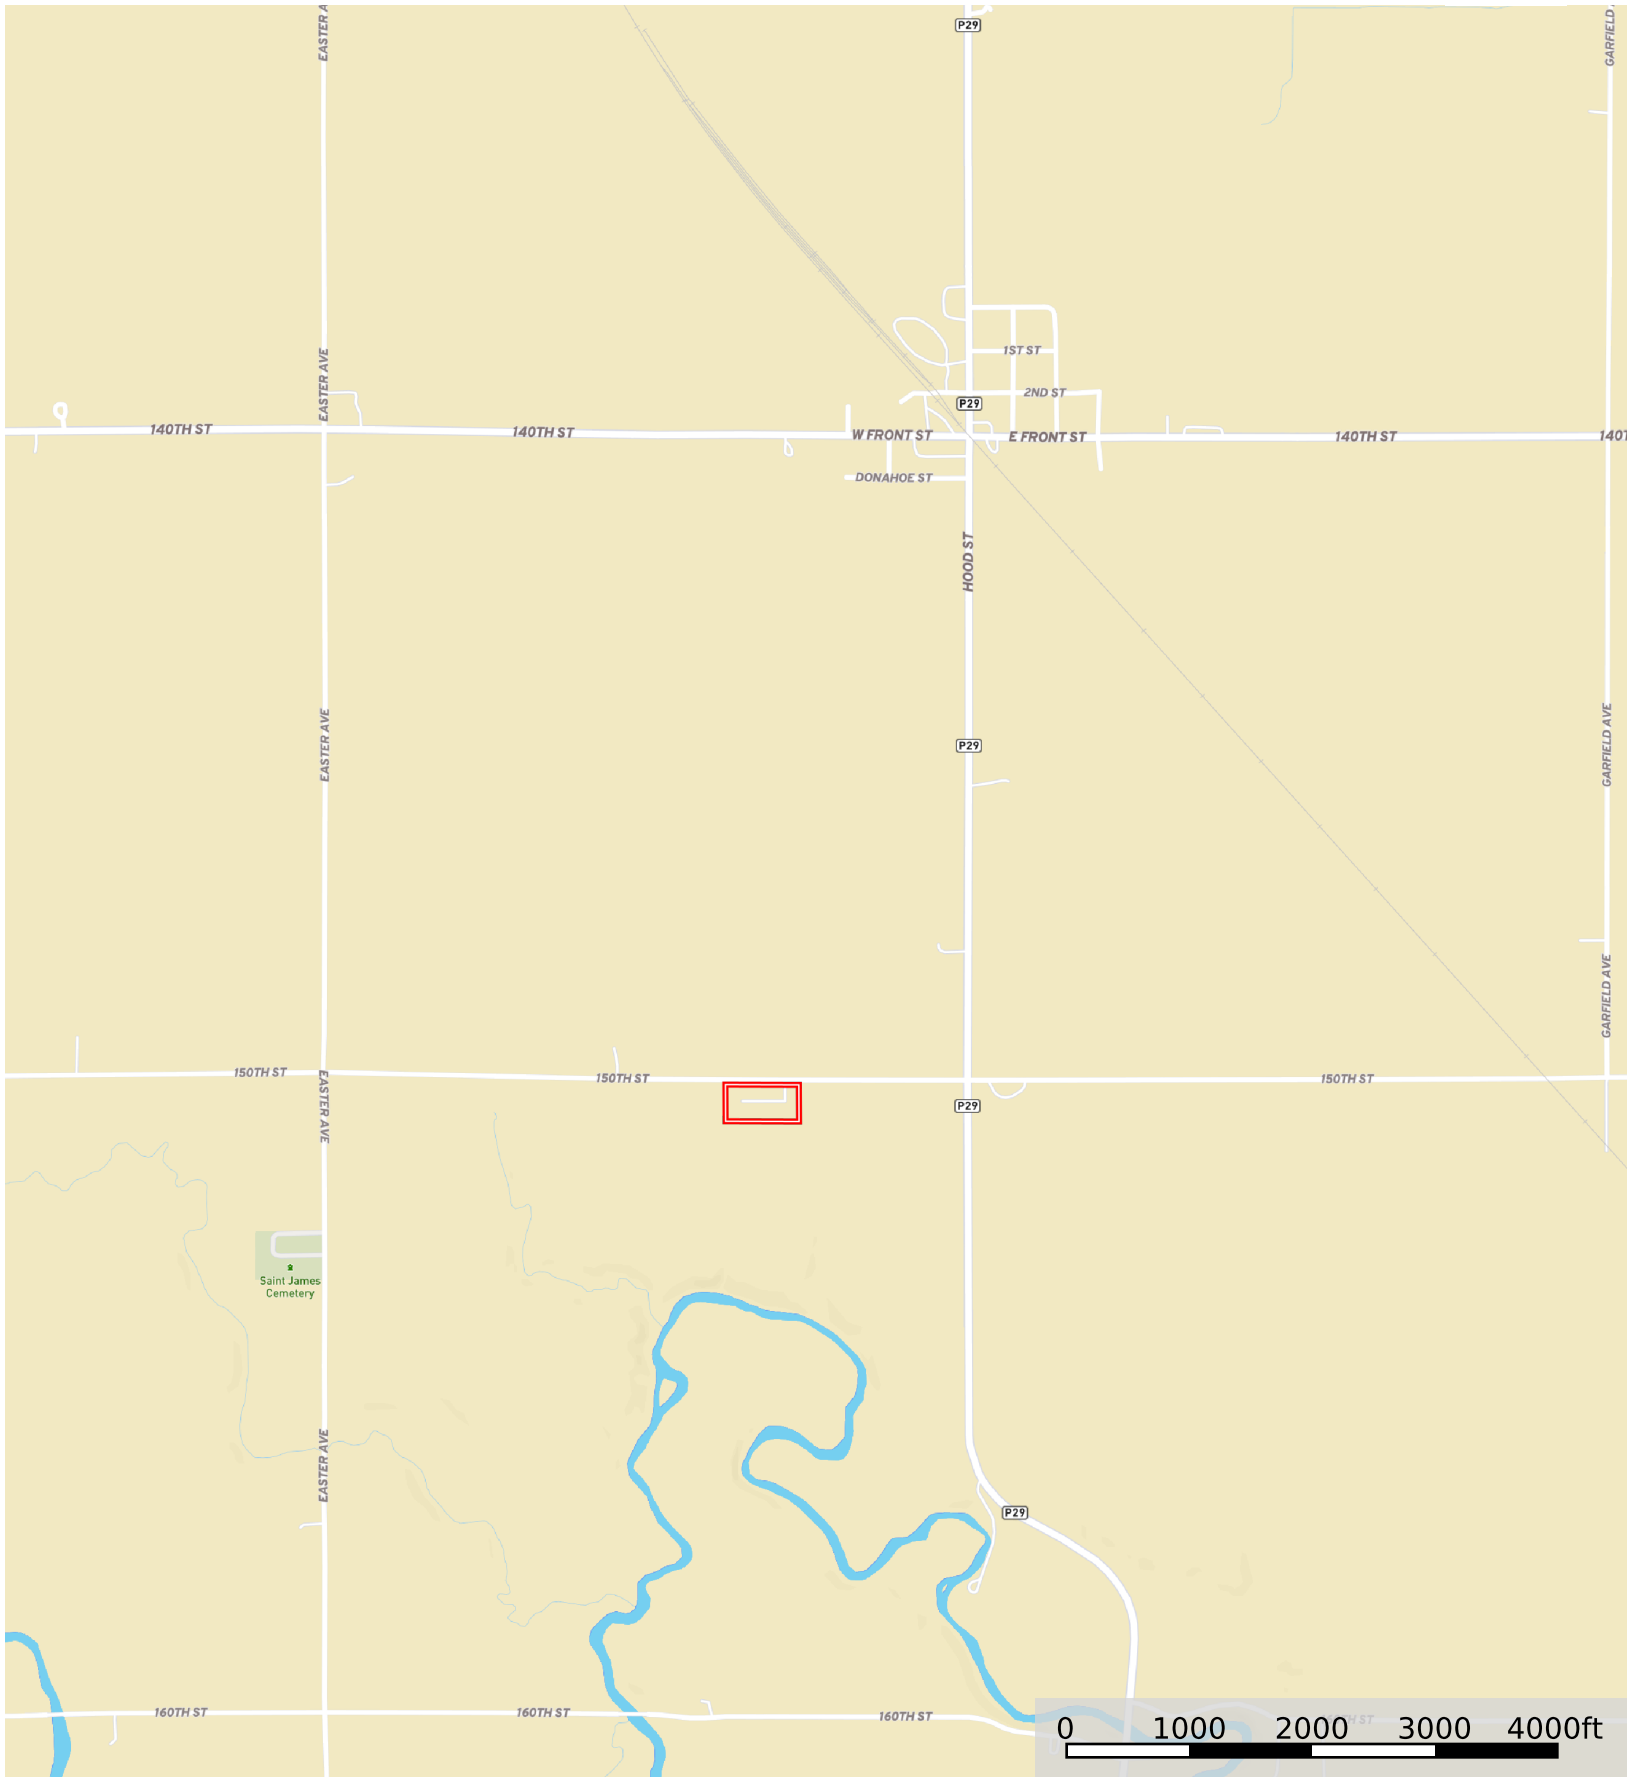

# Berkshire York, LLC

Webster County, Iowa, 4 AC +/-

Boundary

The information contained herein was obtained from sources deemed to be reliable. Land id™ Services makes no warranties or guarantees as to the completeness or accuracy thereof.