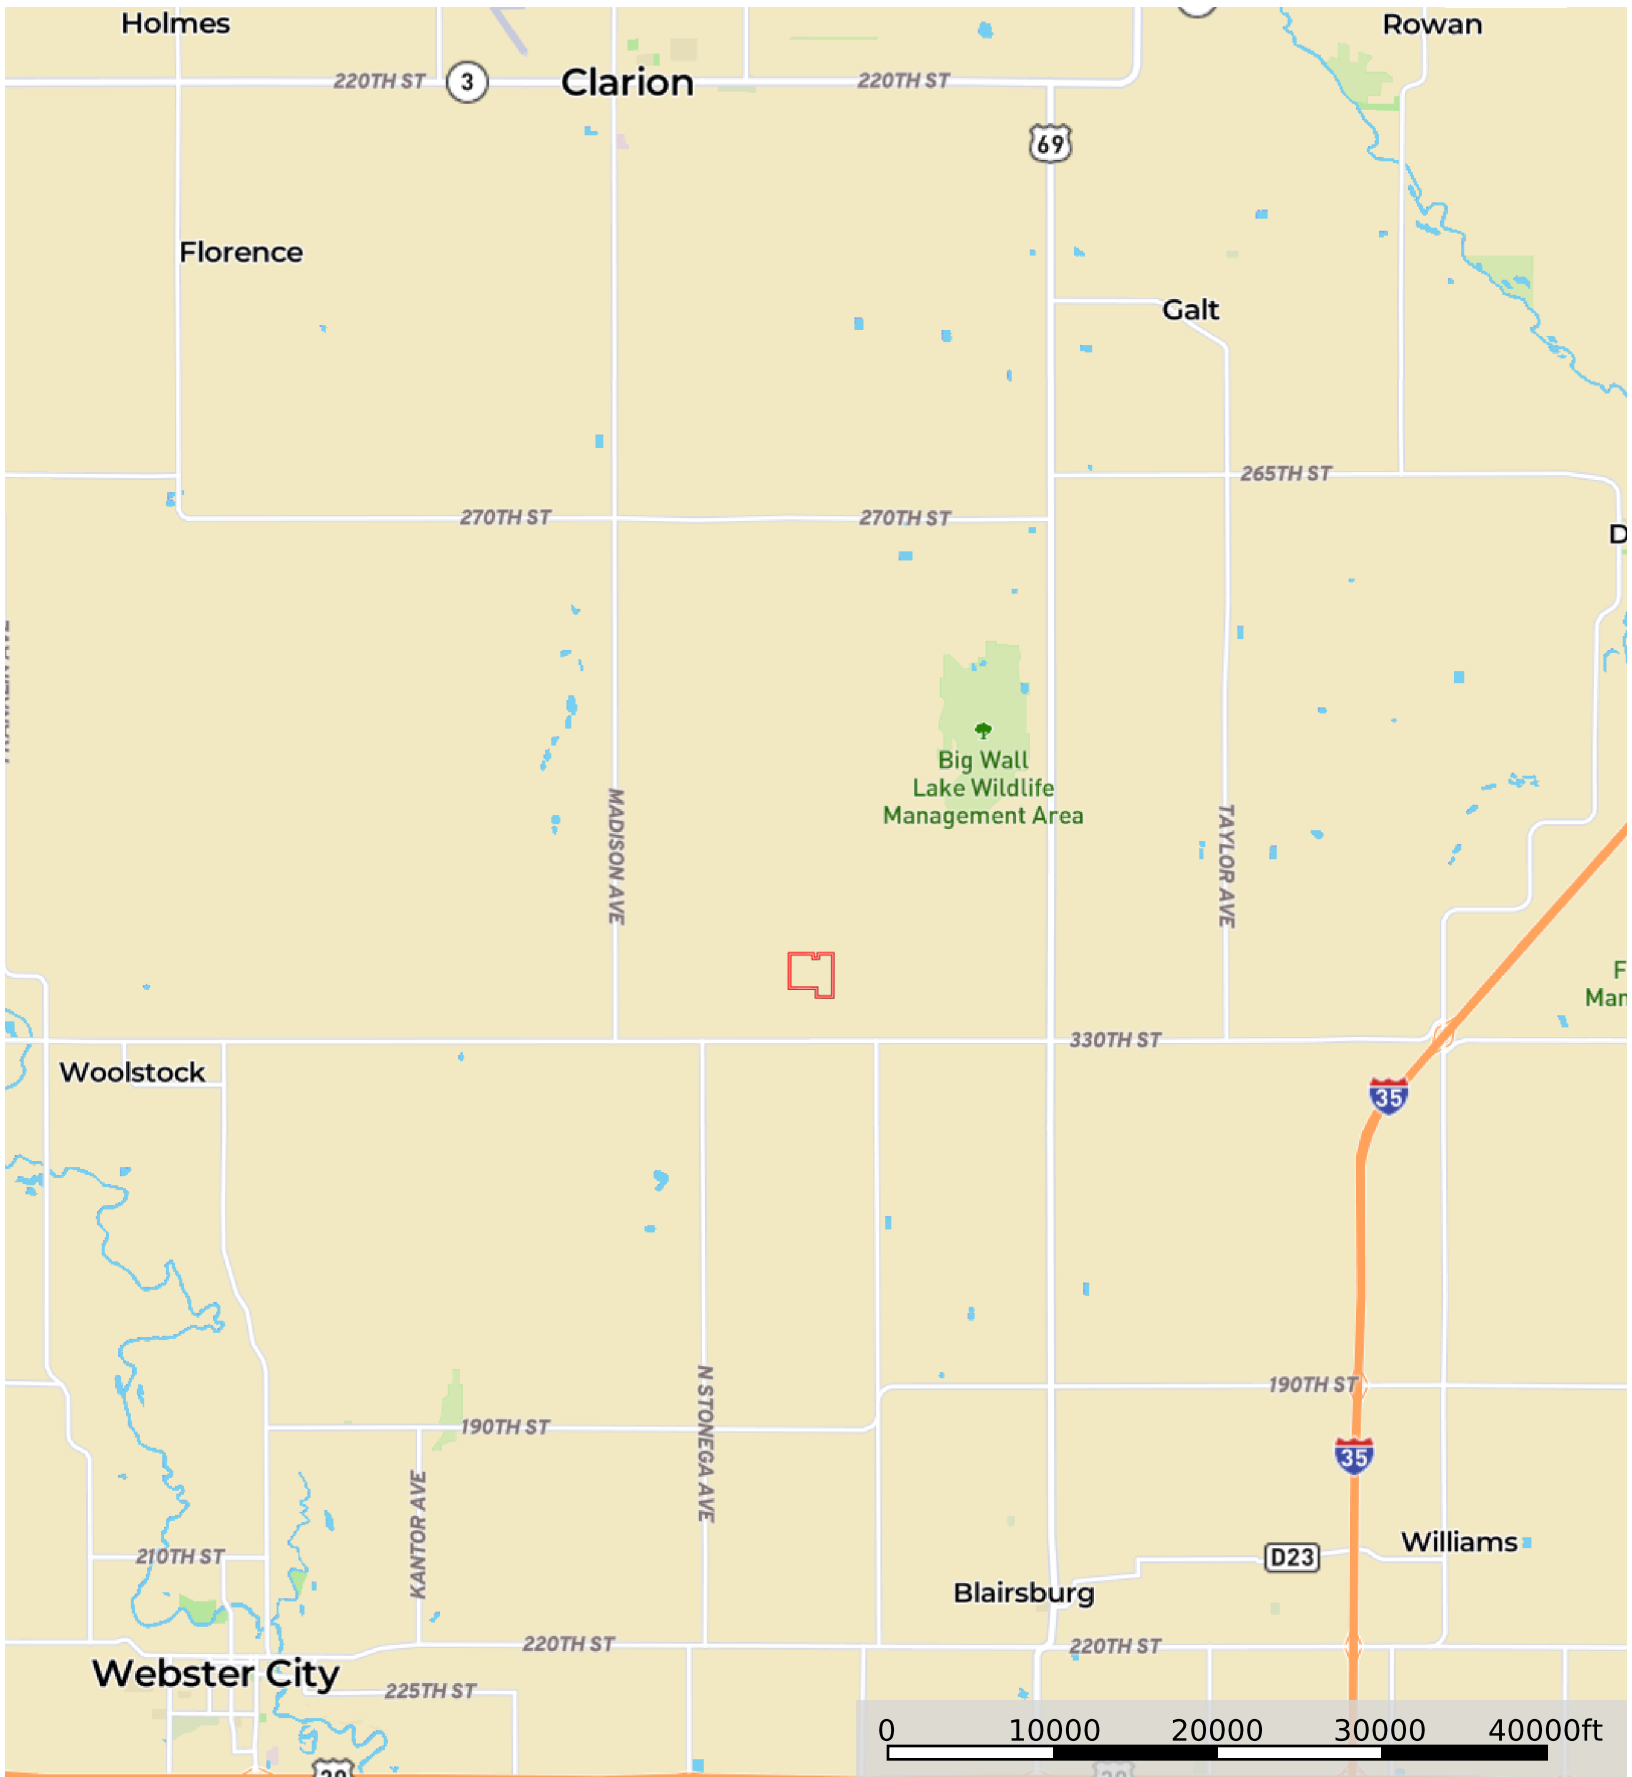

L-2600379

Wright County, Iowa, 137.81 AC +/-

 Boundary