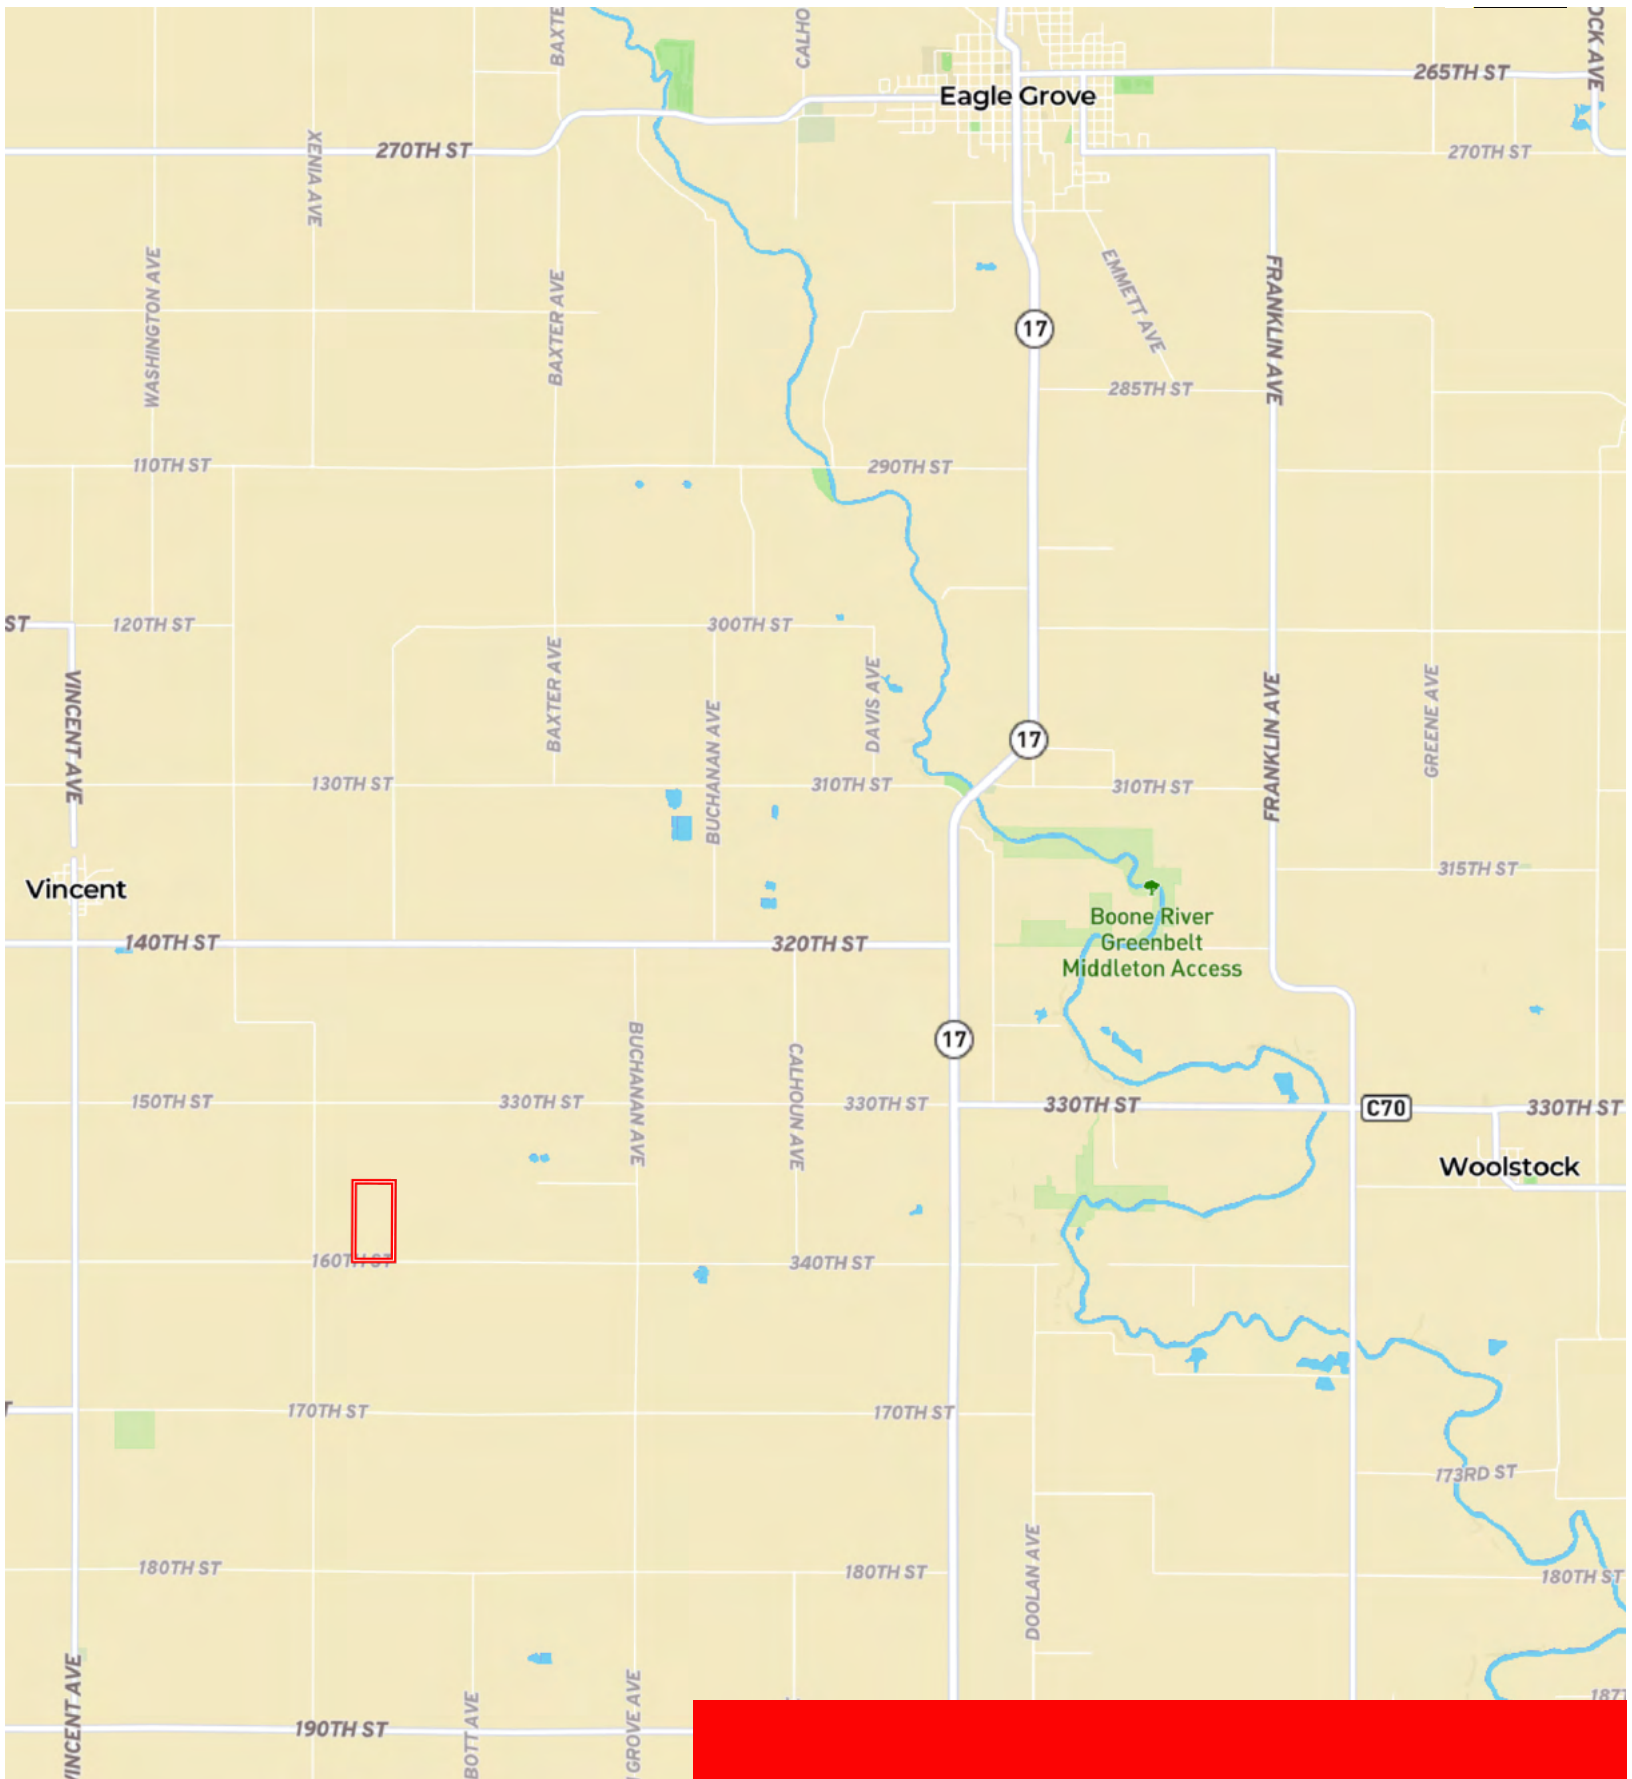

L-2600434

Webster County, Iowa, 80 AC +/-

 Boundary