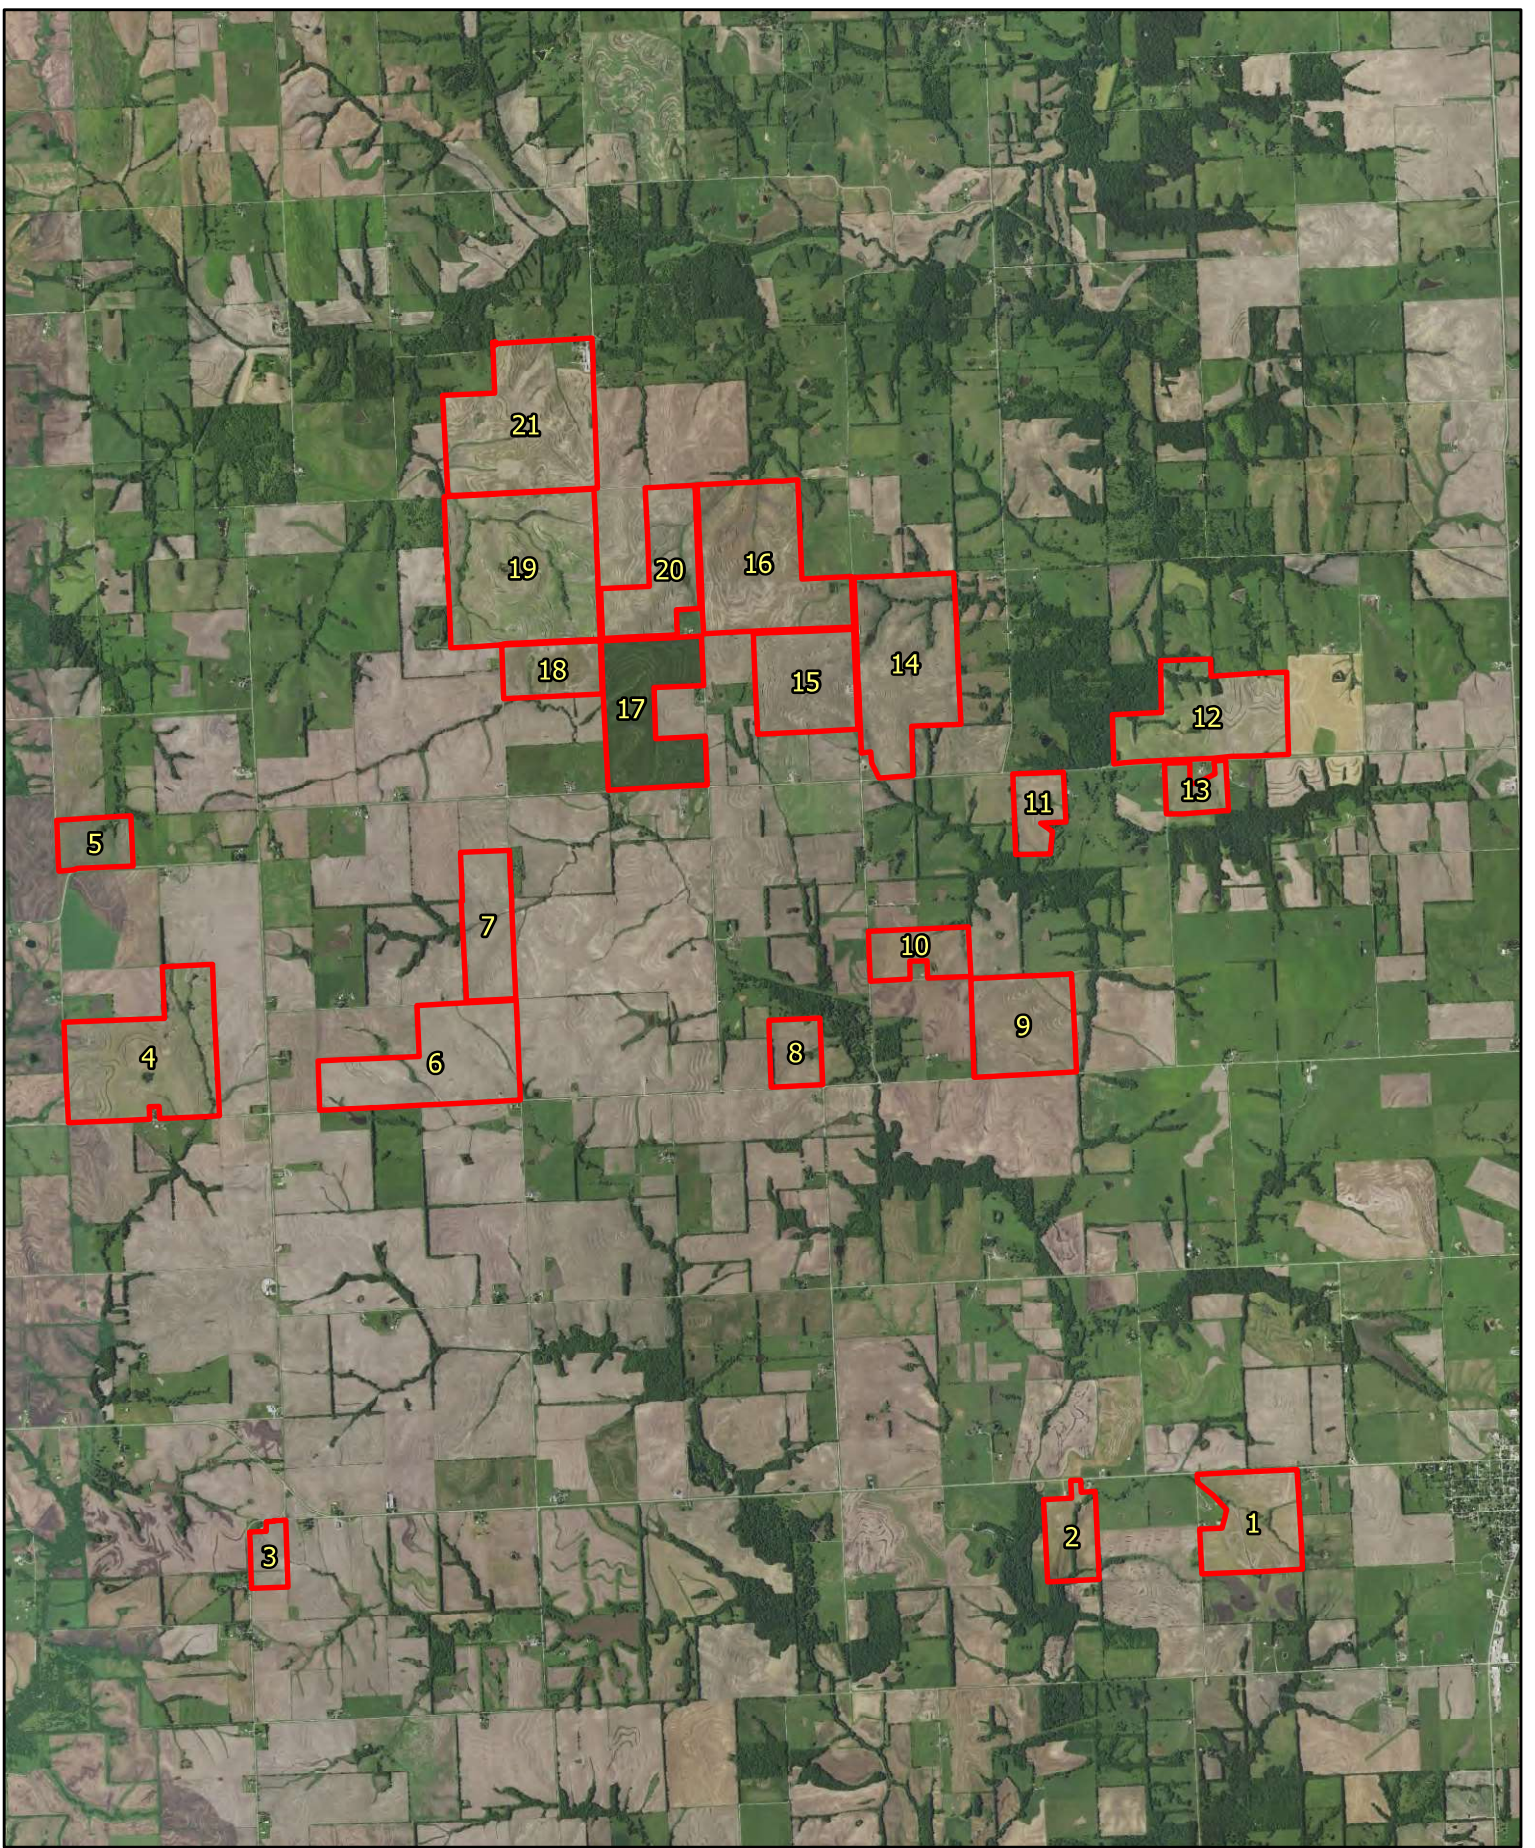

**A-22249**  
**Gentry, Nodaway, and Andrew Counties, Missouri**

Latitude: 40.1086°N  
 Longitude: 94.5975°W  
 Imagery Source: USDA NAIP  
 Soil Data Source: USDA NRCS  
 Boundaries are Approximate

**A-22249**  
**Gentry, Nodaway, and Andrew Counties, Missouri**

Latitude: 40.0943°N  
Longitude: 94.5923°W  
Imagery Source: USDA NAIP  
Soil Data Source: USDA NRCS  
Boundaries are Approximate