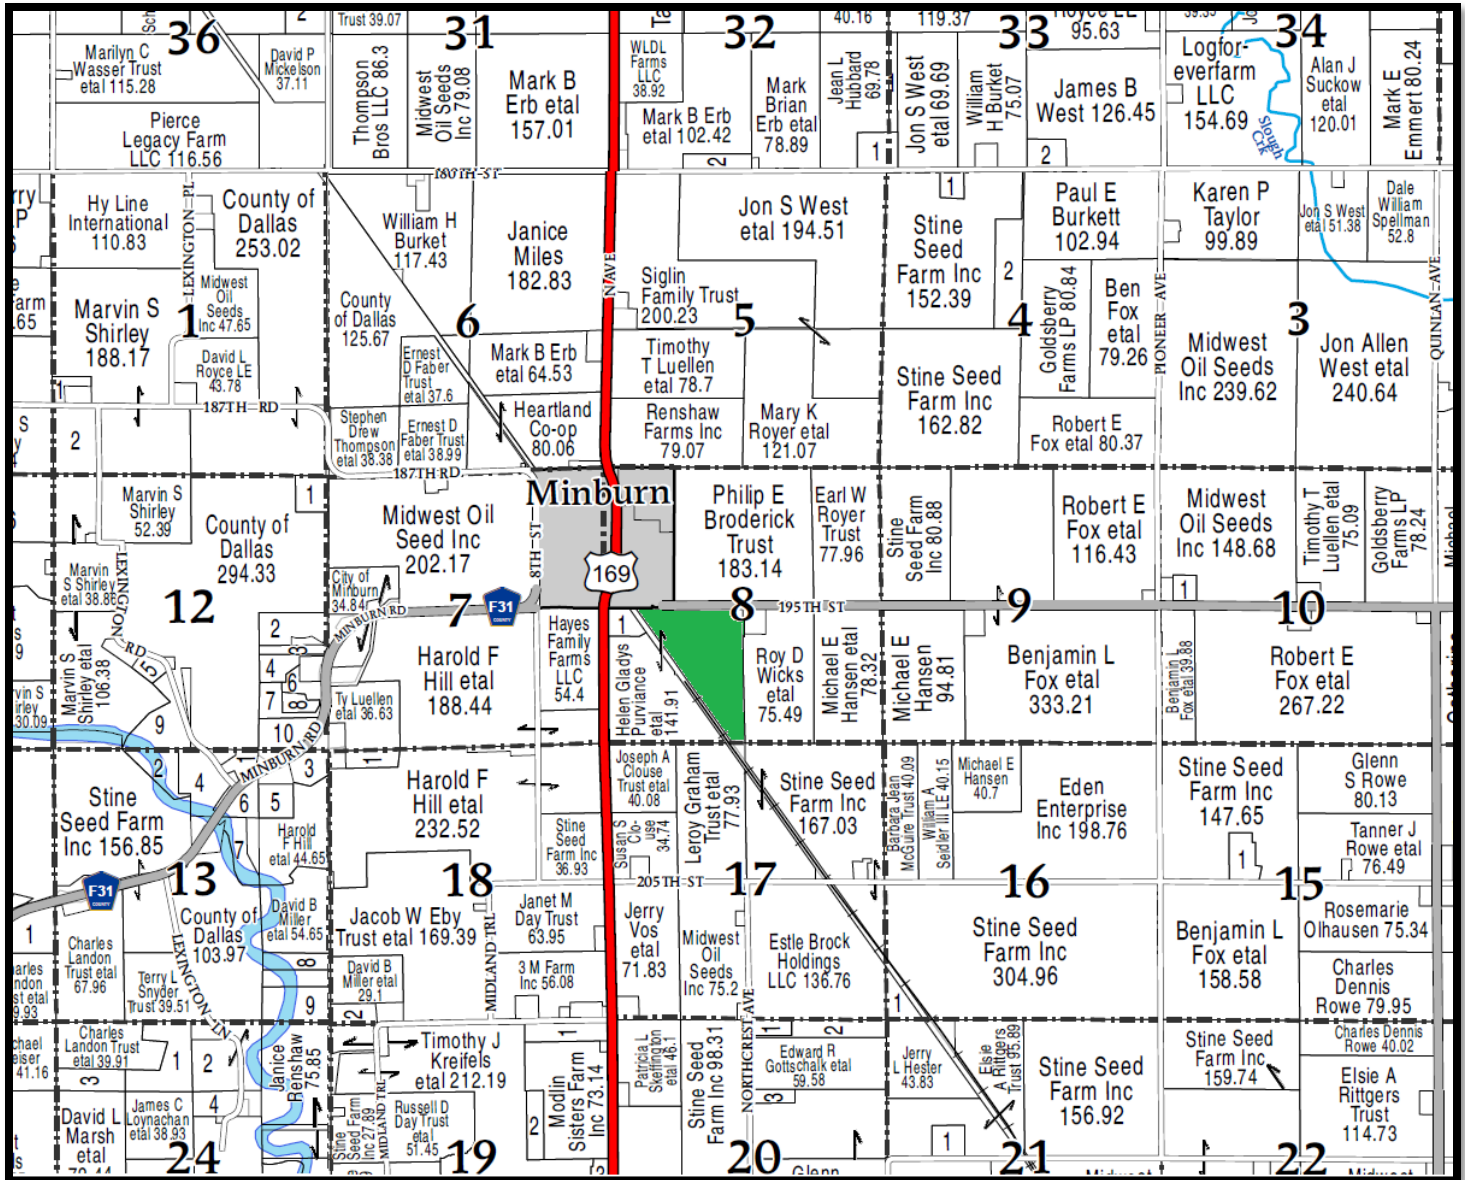

# Plat Map

68.0 +/- ACRES

www.FarmersNational.com

The Nation's leading landowner services company for over 90 years.

Dallas County, Iowa

T-80-N, R-27-W, Sugar Grove Plat

Map reproduced with permission of Farm & Home Publishers, Ltd.