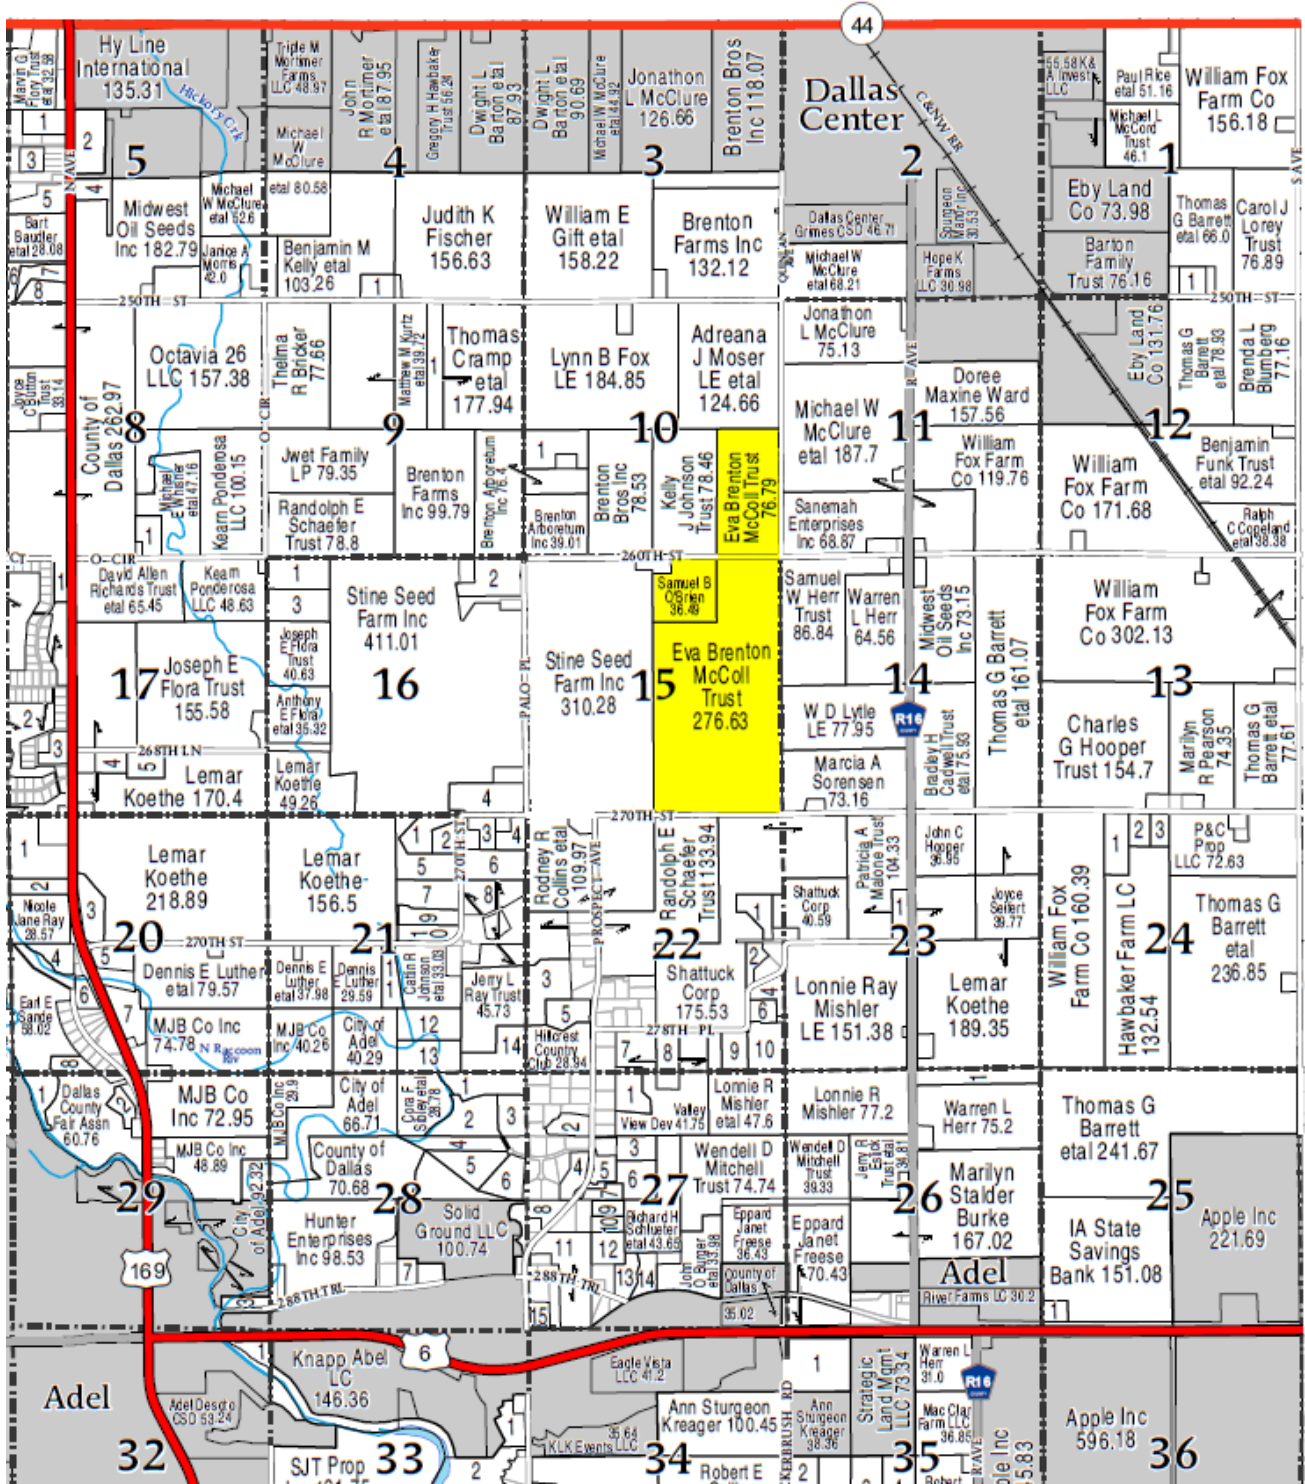

A-17481 / 397 ACRES

Plat Map

www.FarmersNational.com

Dallas County, Iowa

The Nation's leading landowner services company for over 90 years.

T-79-N, R-27-W, Adel Plat

Ben Price, AFM

Waukee, Iowa

(515) 205-3883

BPrice@FarmersNational.com

Map reproduced with permission of Farm & Home Publishers, Ltd.