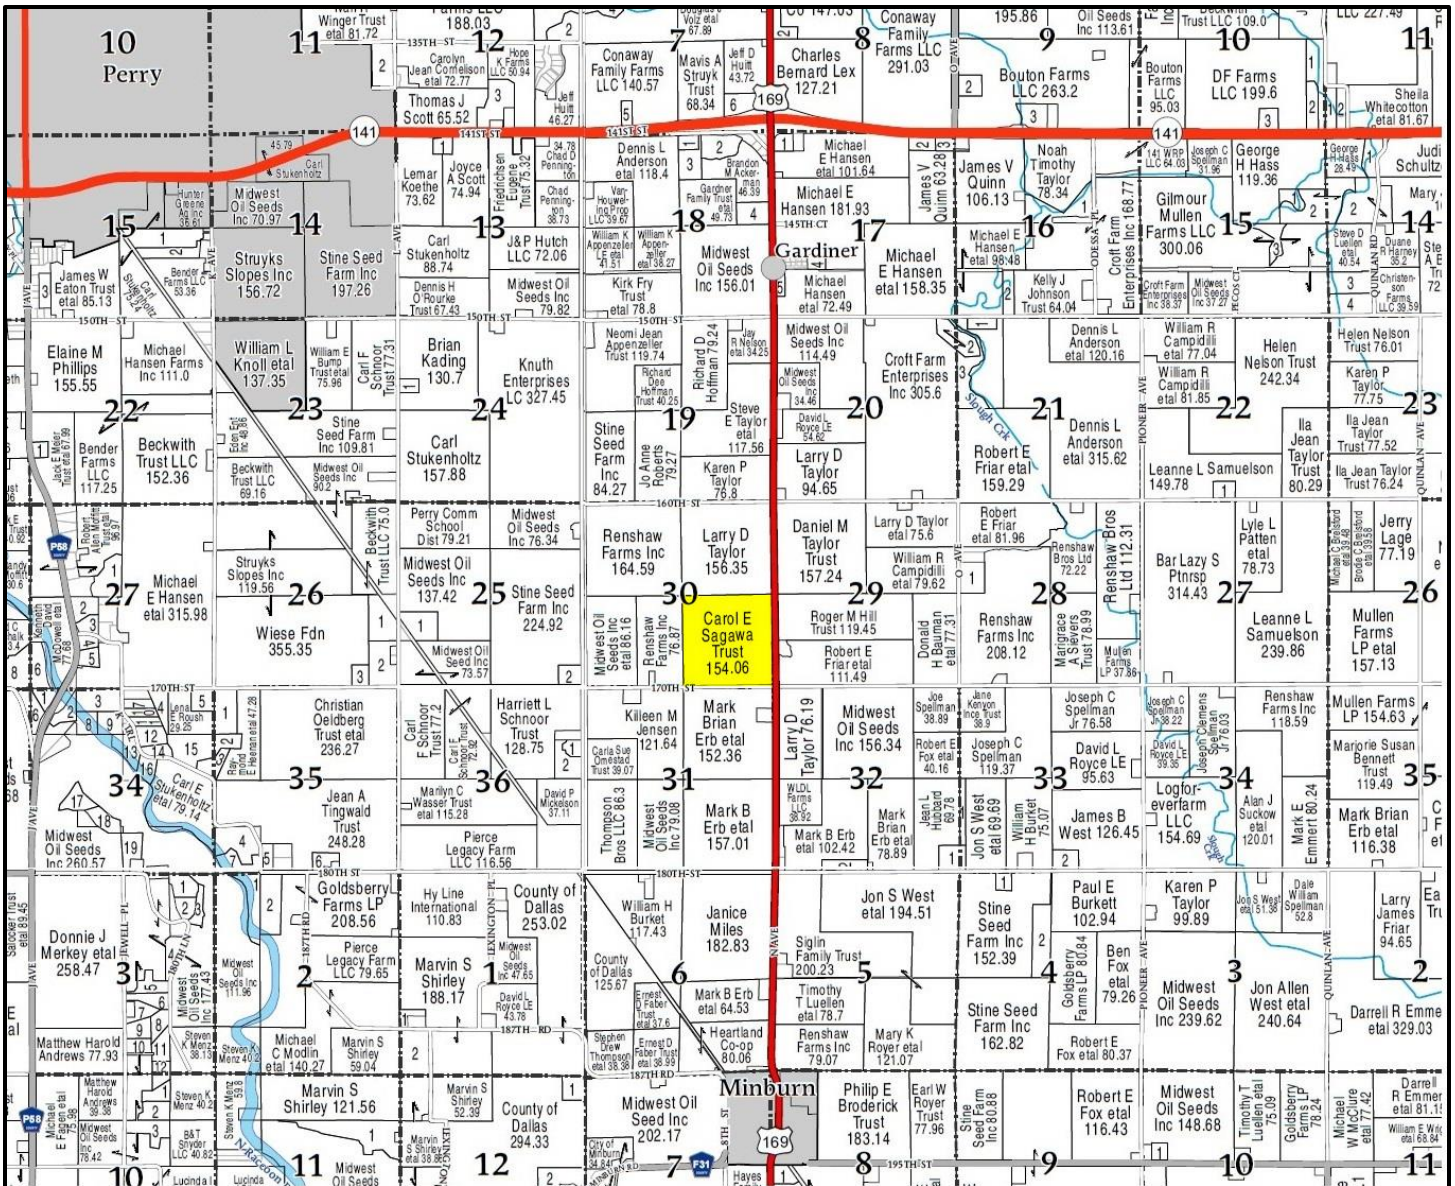

A - 4246 154.4 +/- ACRES

Plat Map

www.FarmersNational.com

The Nation's leading landowner services company for over 95 years.

Dallas County, Iowa

T-81-N, R-27-W, Beaver Plat

Map reproduced with permission of Farm & Home Publishers, Ltd.