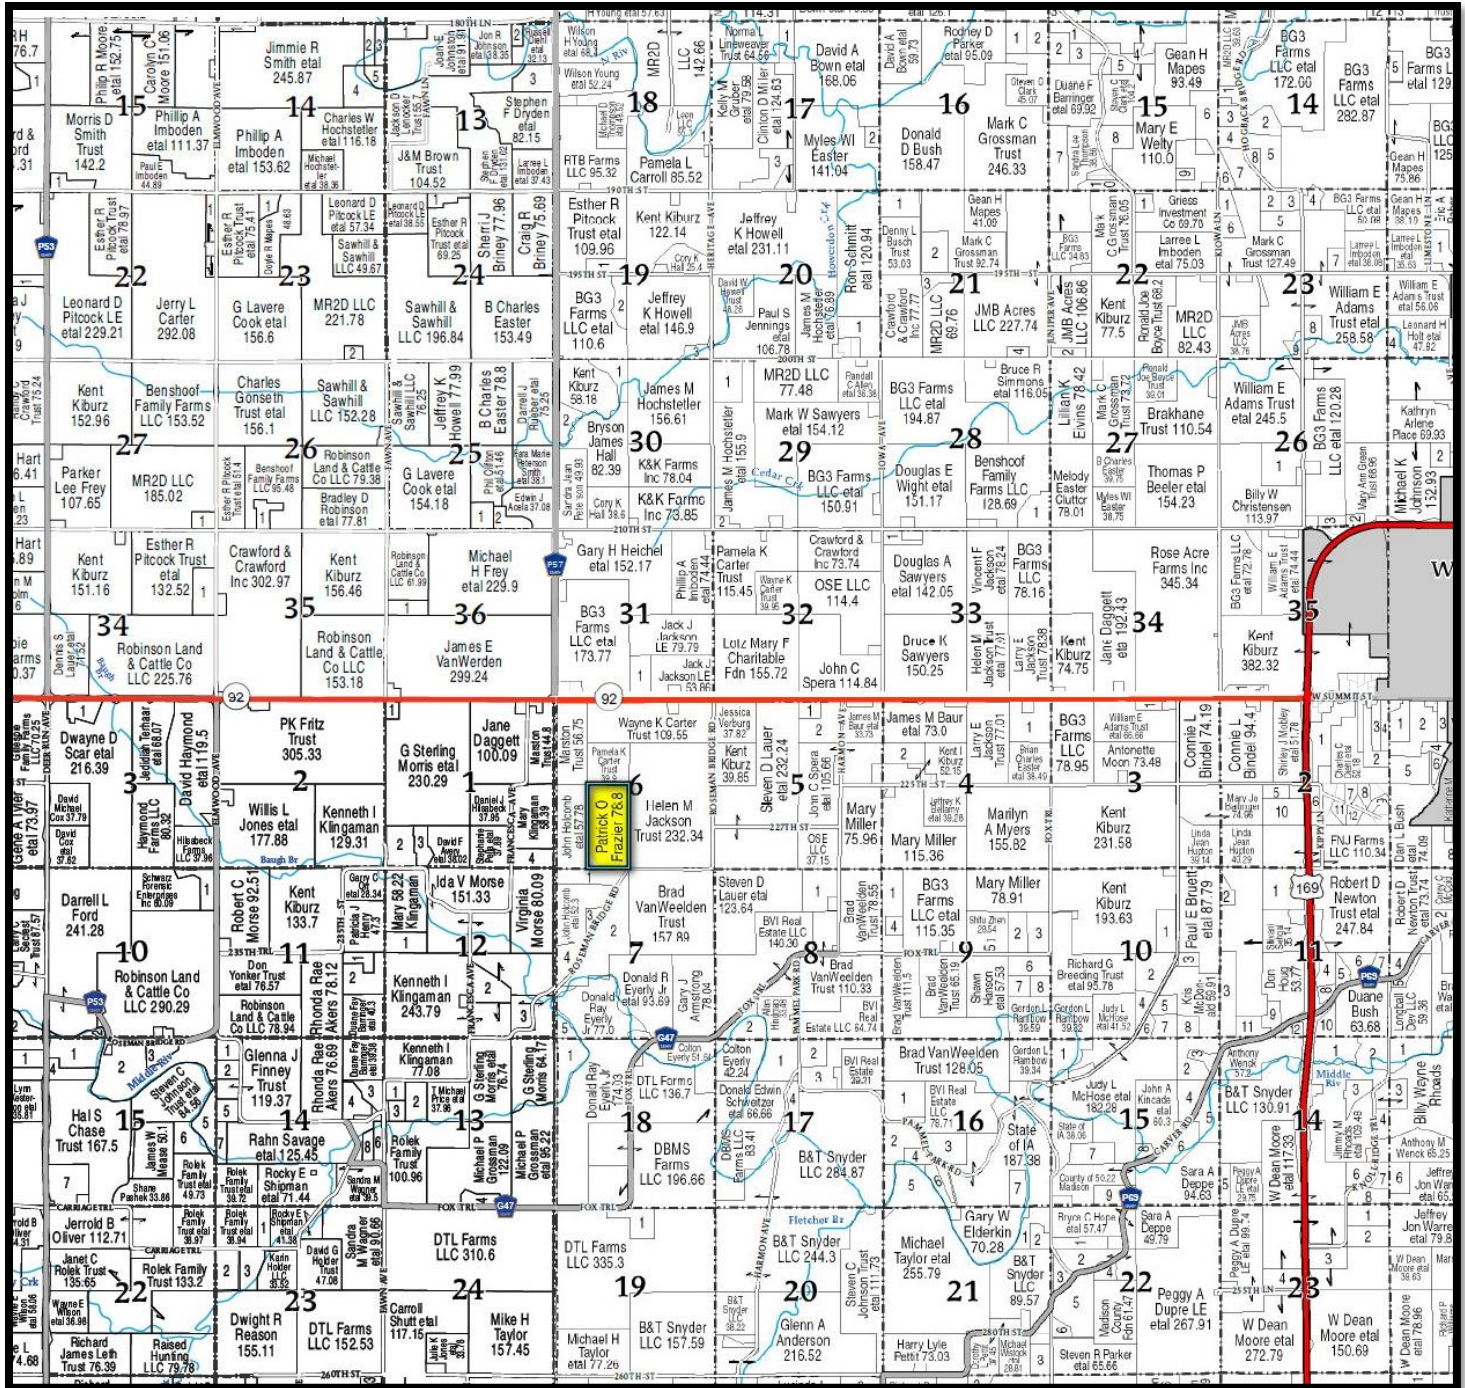

A-22281
80.0 +/- Acres

Plat Map

www.FarmersNational.com

The Nation's leading landowner services company for over 95 years.

Madison County, Iowa

T-75-N, R-28-W, Lincoln Plat

Ben Price, AFM
Waukee, Iowa
(515) 205-3883
BPrice@FarmersNational.com

Map reproduced with permission of Farm & Home Publishers, Ltd.