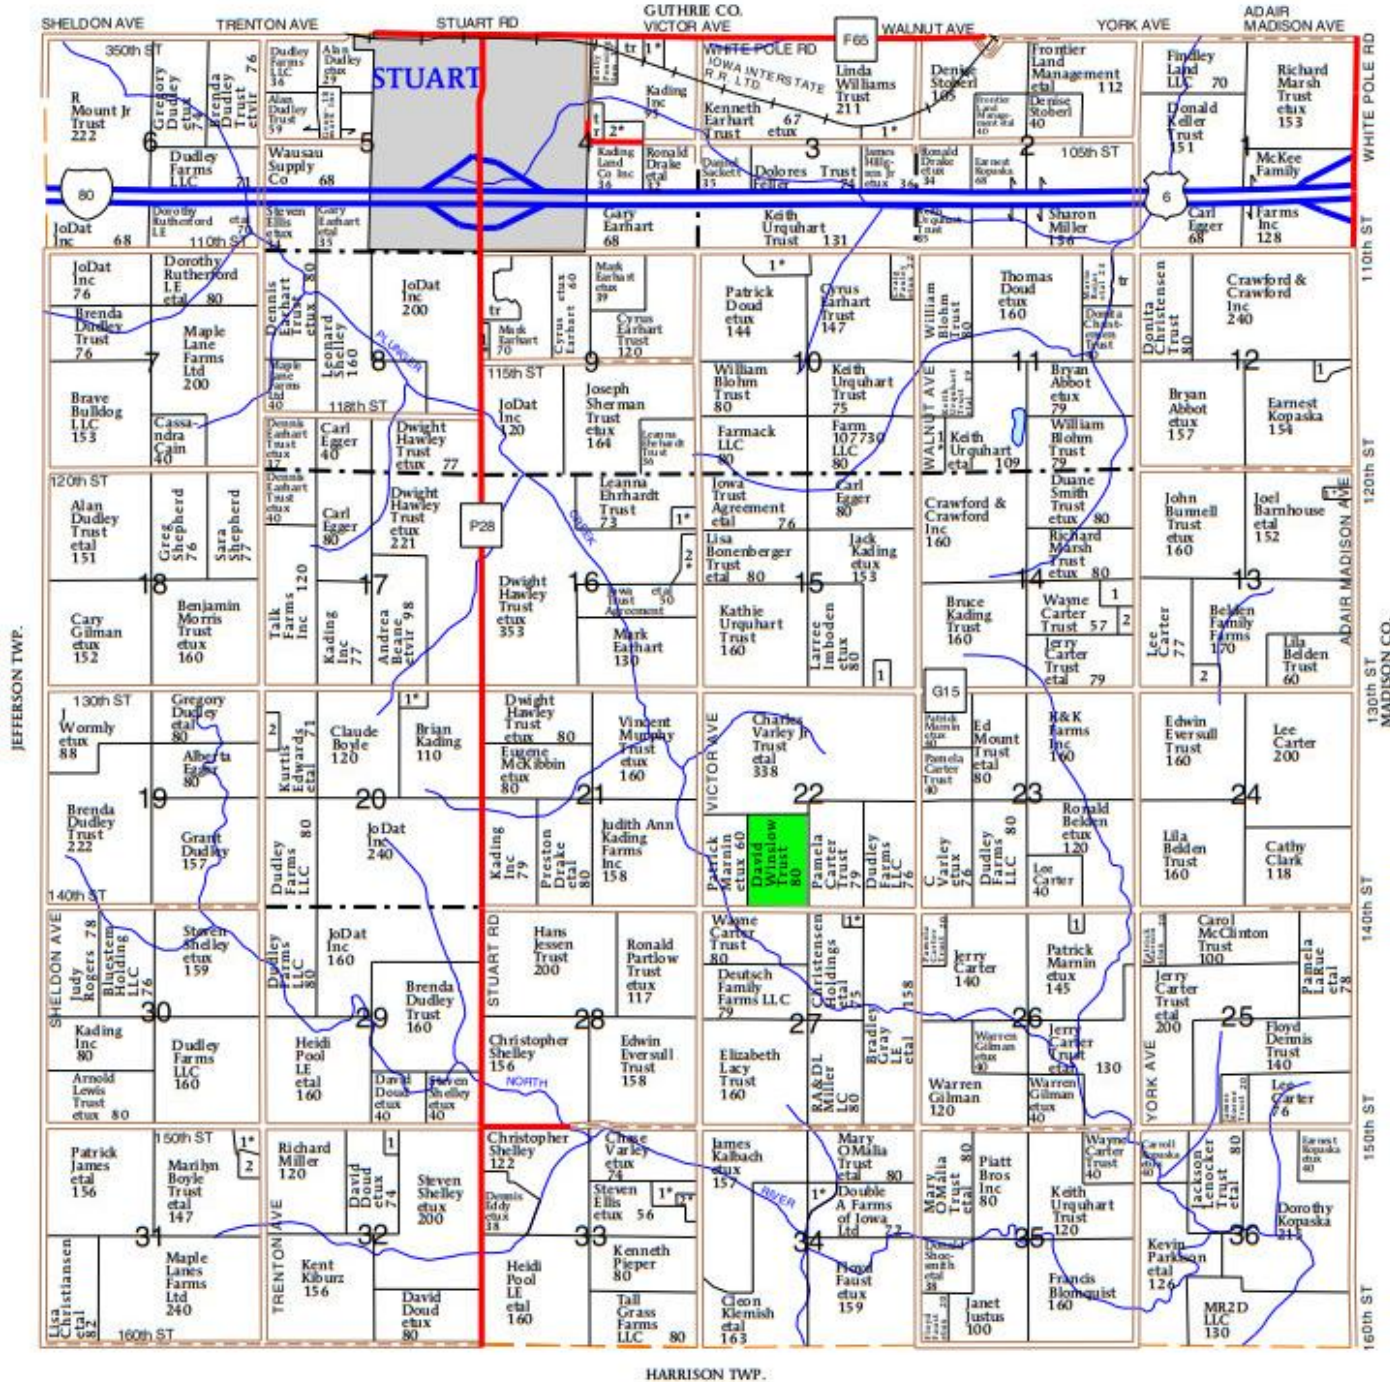

A - 20292  
80 +/- ACRES

# Plat Map

www.FarmersNational.com

The Nation's leading landowner services company for over 95 years.

Adair County, Iowa

T-77-N, R-30-W, Lincoln Plat

Ben Price, AFM

Waukee, Iowa

(515) 205-3883