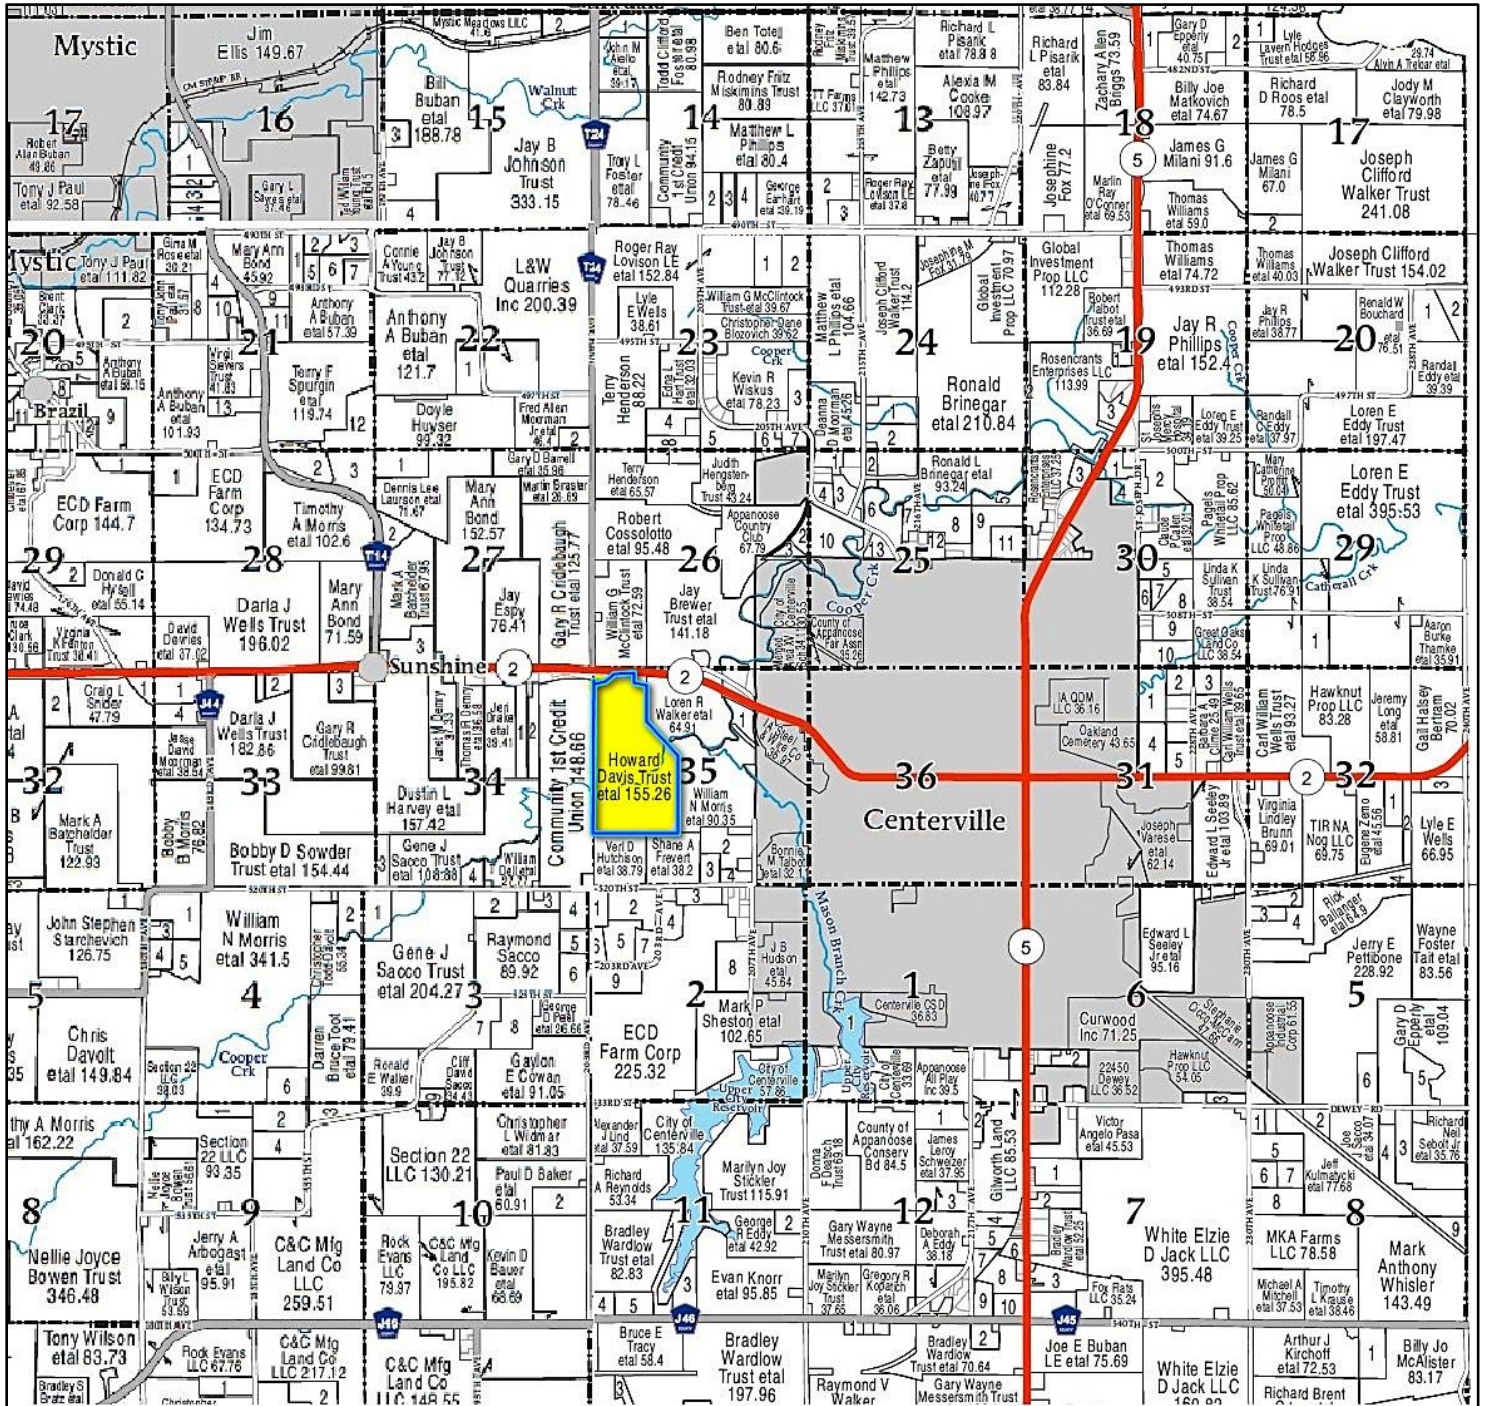

L-2500098  
150.4 +/- Acres

# Plat Map

www.FarmersNational.com

The Nation's leading landowner services company for over 95 years.

Appanoose County, Iowa

T-69-N, R-18-W, Vermillion Plat

**Ben Price, AFM**

**Waukee, Iowa**

(515) 205-3883