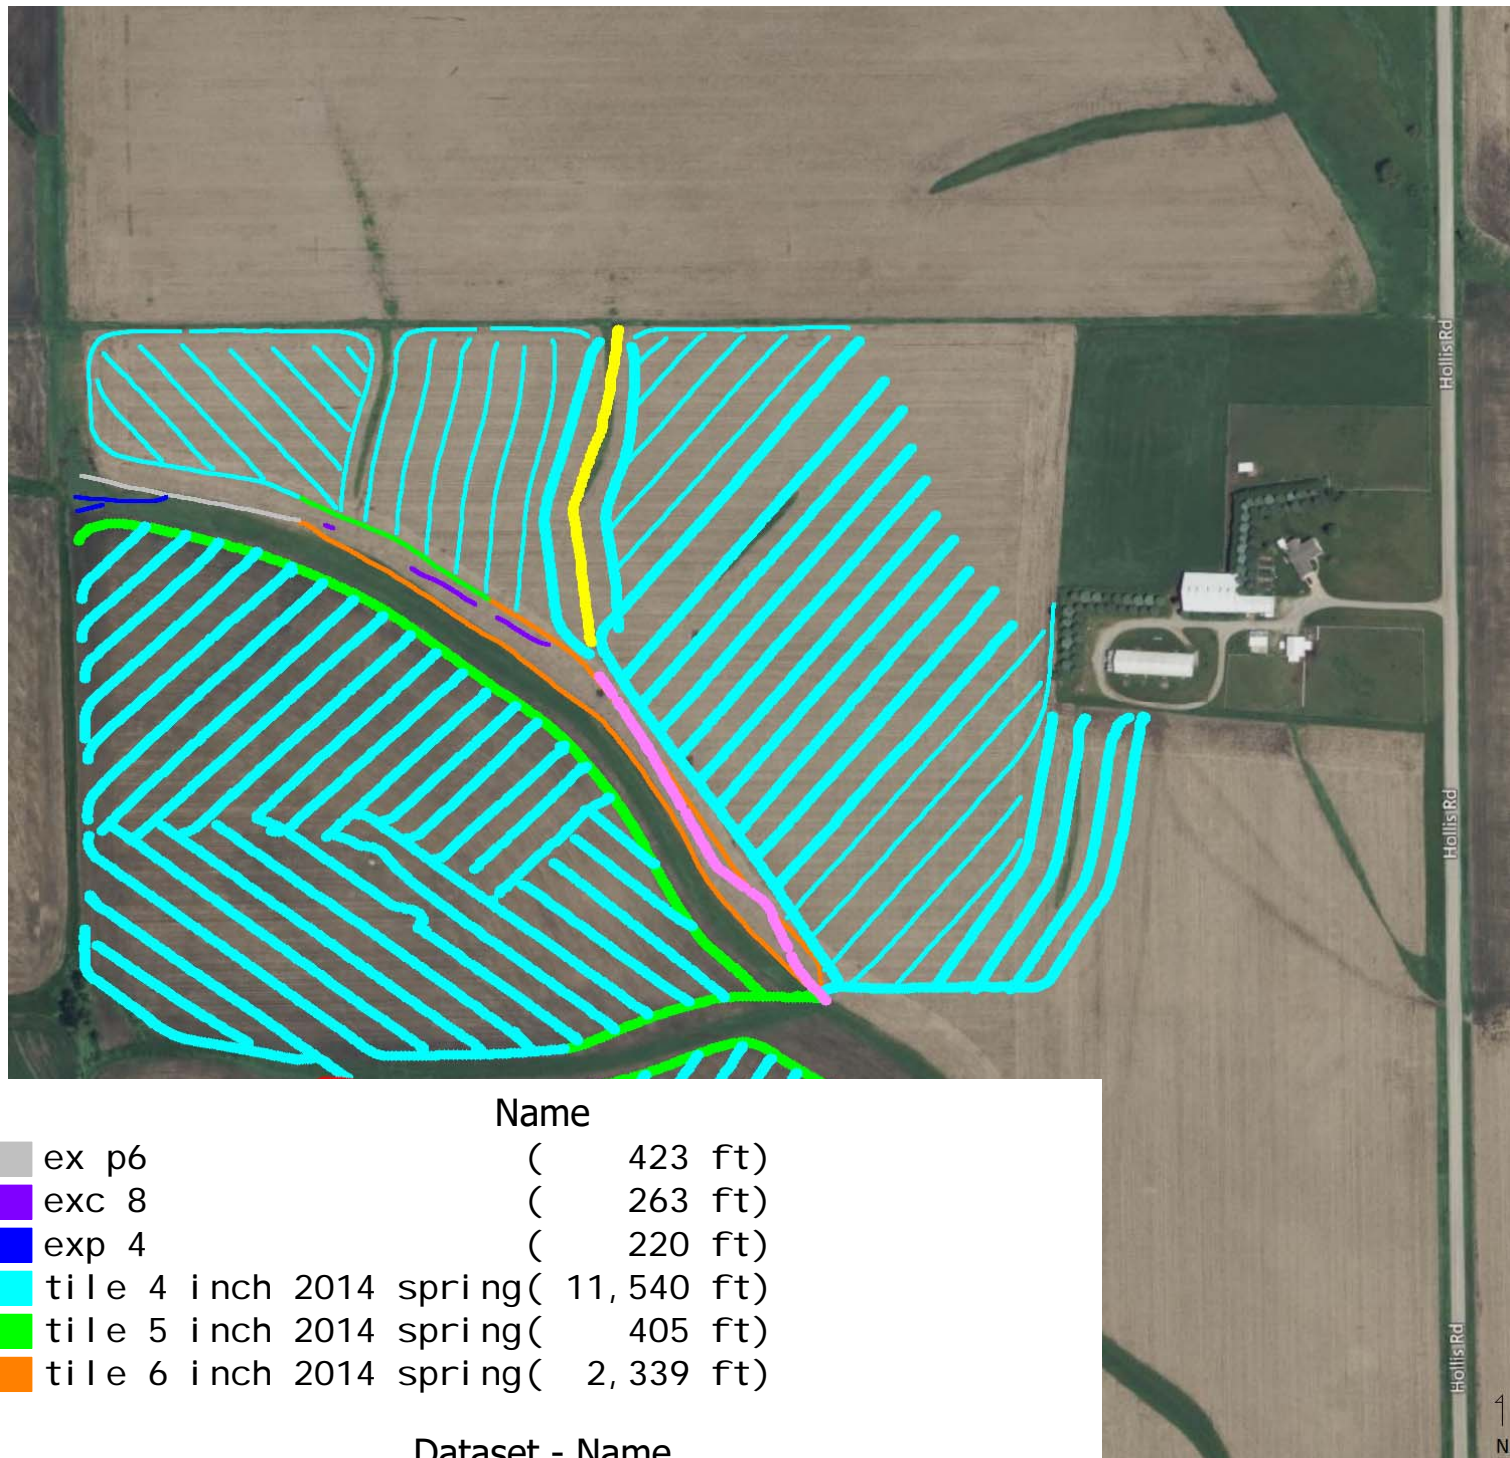

# Hershberger Tiling, Inc. Jesup, Iowa (319) 827-6329

	Name	
grey	ex p6	( 423 ft)
purple	exc 8	( 263 ft)
blue	exp 4	( 220 ft)
cyan	tile 4 inch 2014 spring	( 11,540 ft)
green	tile 5 inch 2014 spring	( 405 ft)
orange	tile 6 inch 2014 spring	( 2,339 ft)

	Dataset - Name	
green	5	( 4,719 ft)
cyan	4	( 43,752 ft)
red	E 5 C	( 57 ft)
magenta	E 8	( 756 ft)
yellow	E 4 C	( 626 ft)

Tile : Hershberger Tiling, Inc.  
Farm : Sorensen, Harold  
County : BH/BH/21 (Mary)  
Ending Date : 5/20/2008