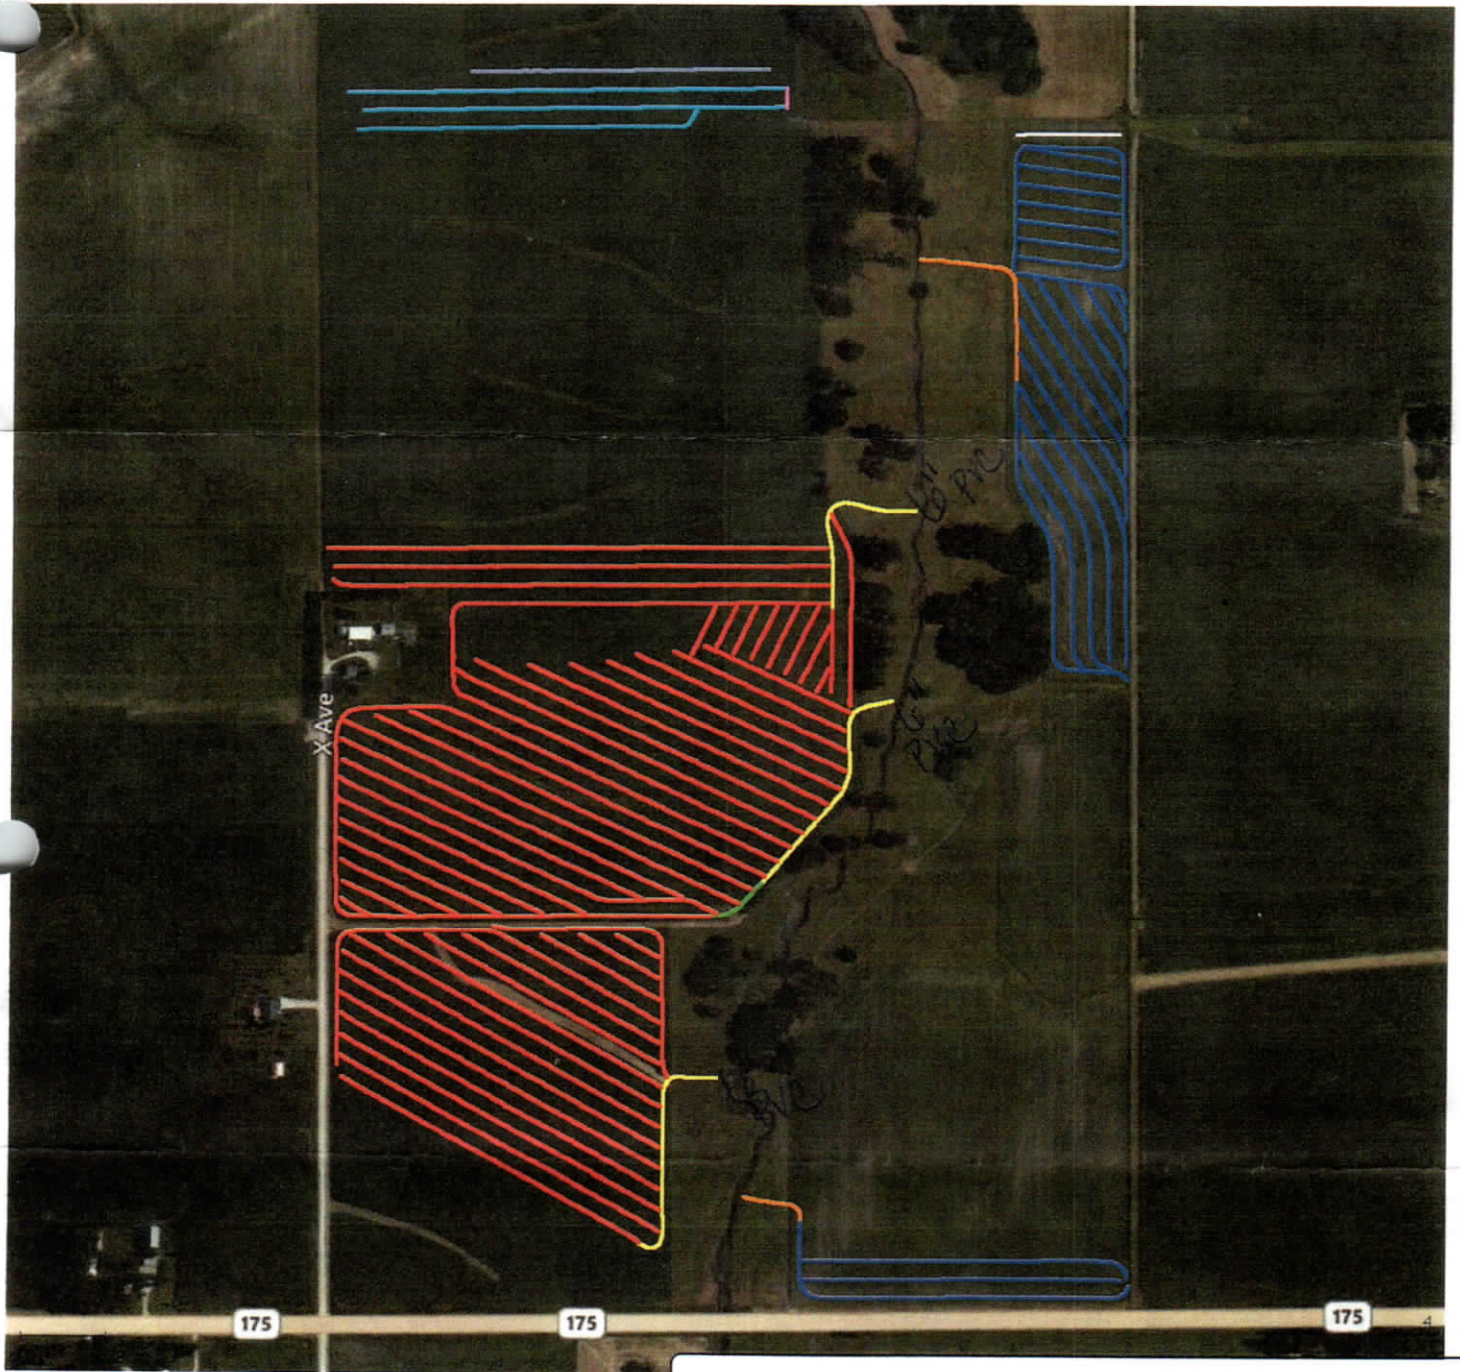

Hershberger Tiling Inc. Jesup, Iowa (319) 827-6329

Grower : Hershberger Tiling Inc.

Farm : Schildroth Bros / Sieh Terra LTD

Field : Grundy - BH - Sec 23

Year : 2014

Name	
■ 4 inch tile 2010 oct	(3,894 ft)
■ Tile 8 exp	(63 ft)
■ exc 8	(334 ft)
■ exp 4	(967 ft)
■ tile 4 inch 2014 spring	(31,476 ft)
■ tile 5 inch 2013 fall	(15,137 ft)
■ tile 5 inch 2014 spring	(204 ft)
■ tile 6 inch 2013 fall	(878 ft)
■ tile 6 inch 2014 spring	(1,417 ft)