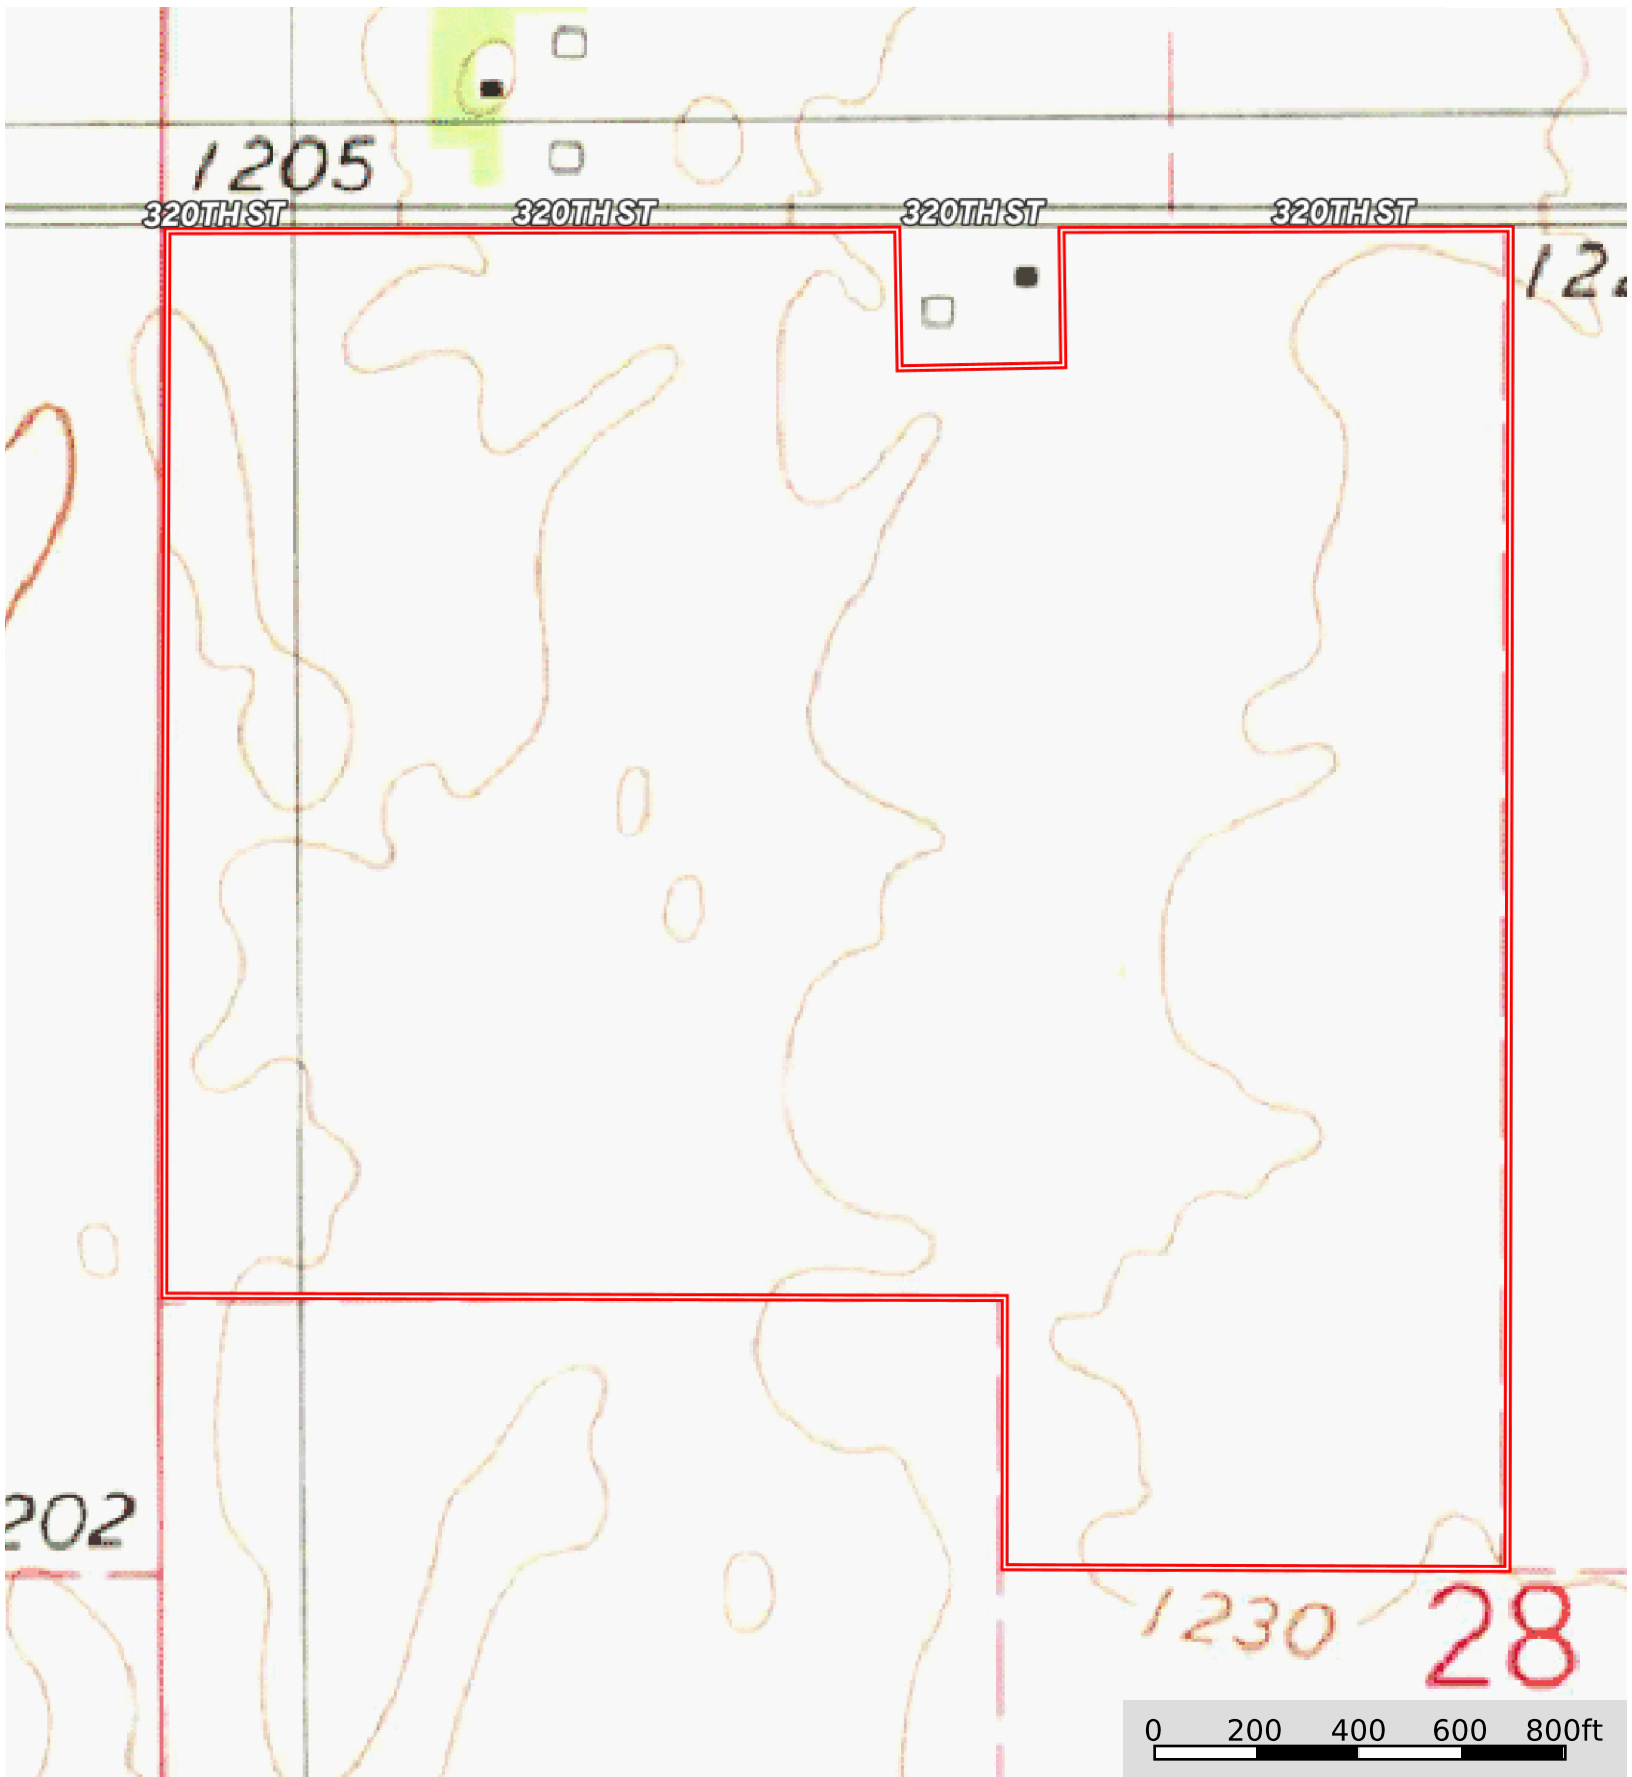

L-2600379

Wright County, Iowa, 137.81 AC +/-

 Boundary