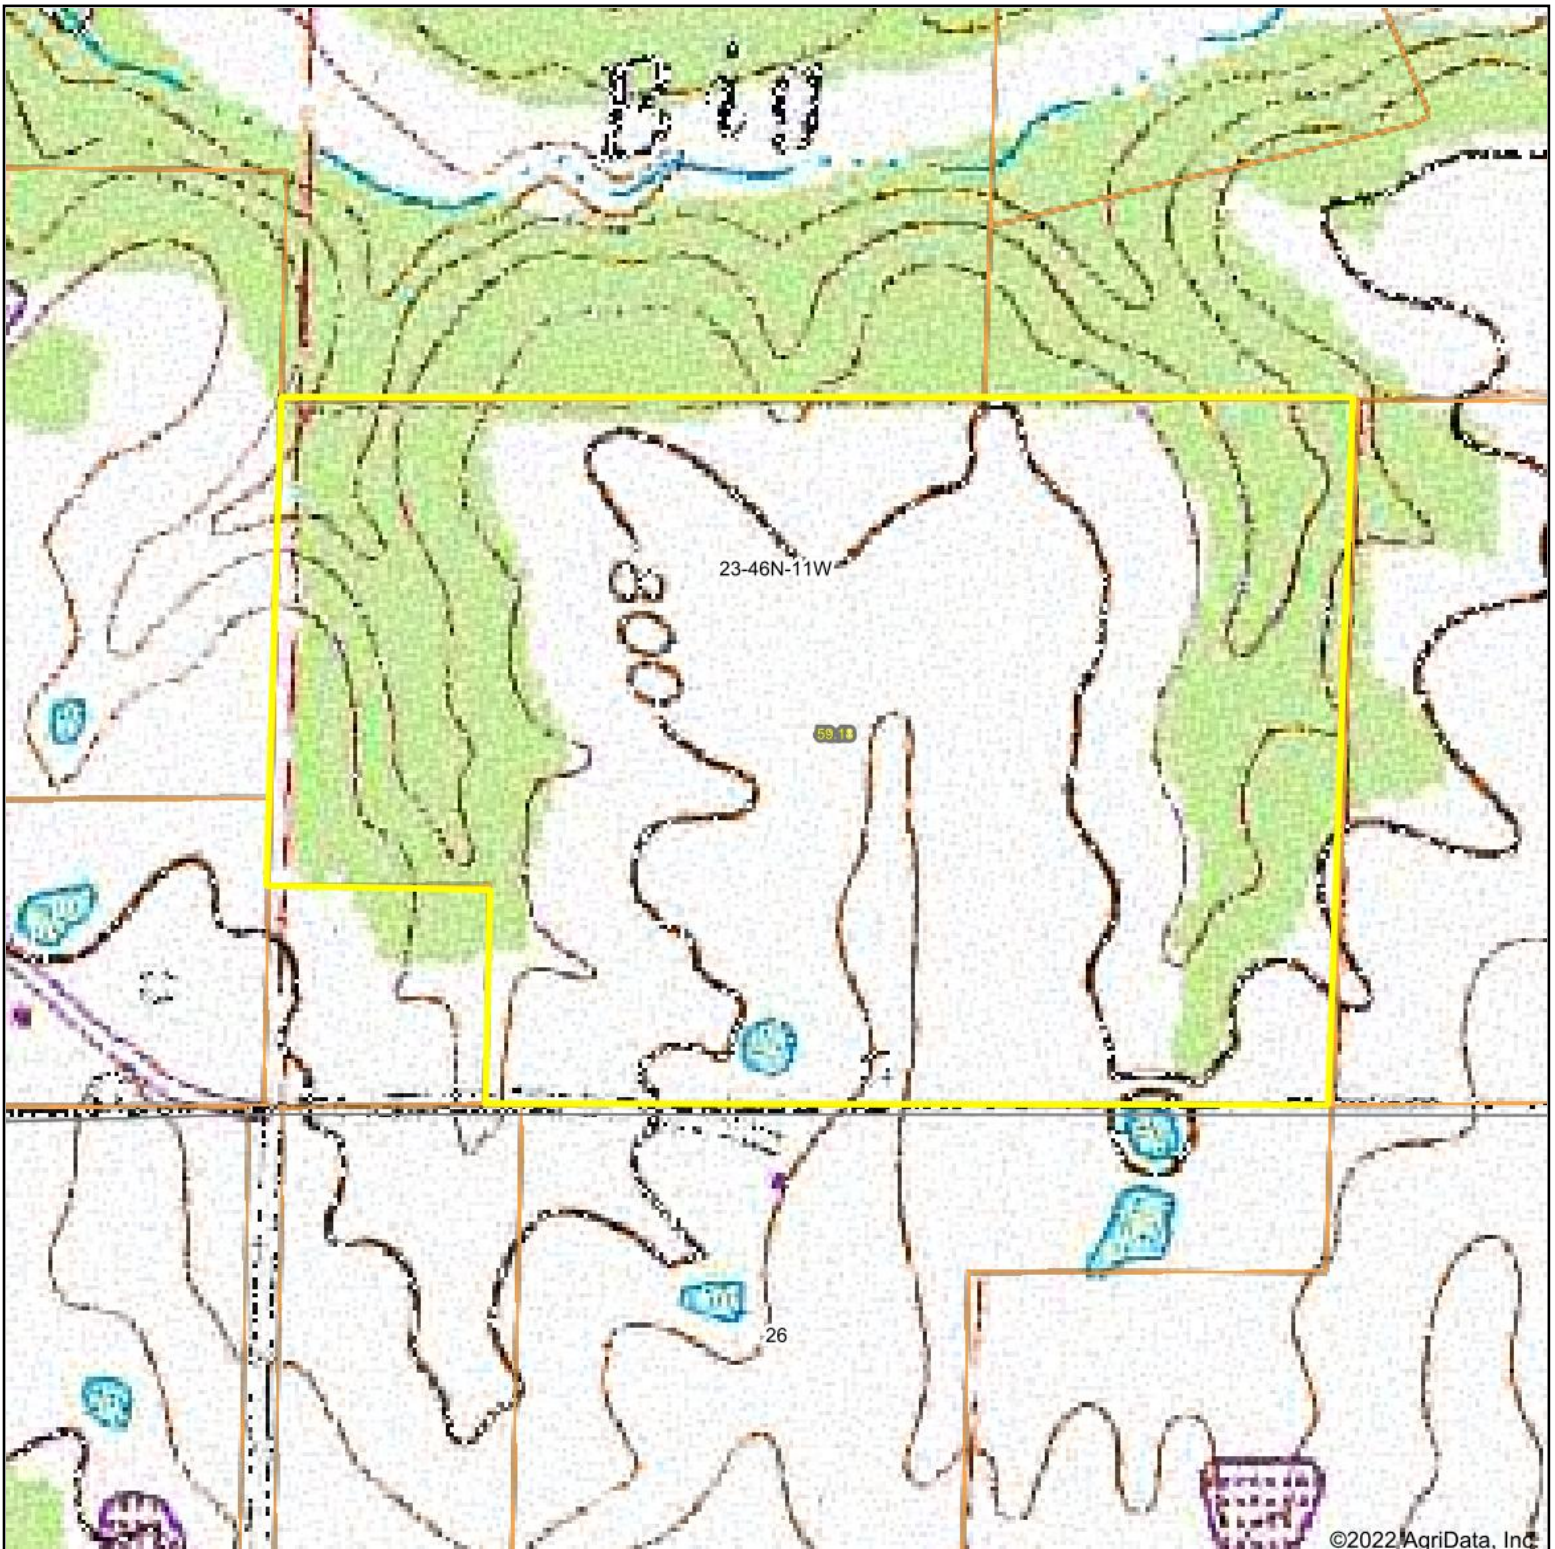

Topography Map

©2022 AgriData, Inc.

map center: 38.744793, -92.134363

23-46N-11W
Callaway County
Missouri

12/31/2022

Maps Provided By:

© AgriData, Inc. 2021

www.AgriDataInc.com