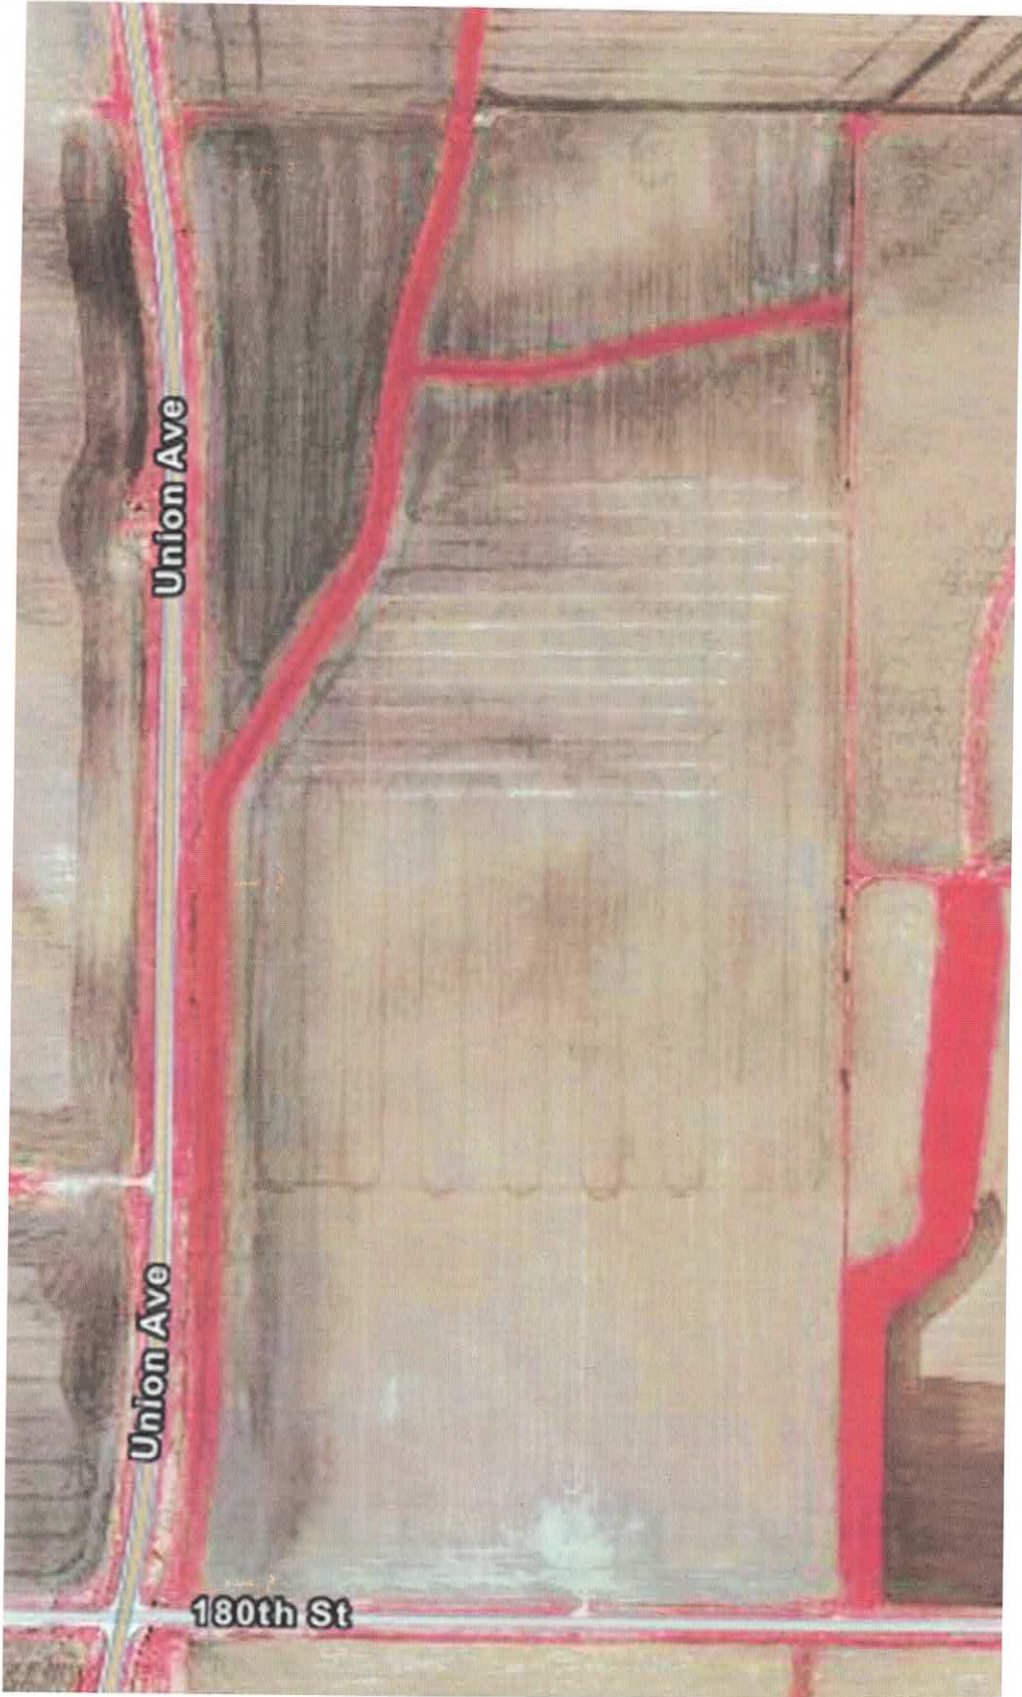

Gross Farm

North part of Tract 3

© 2011 Google

Tract 3

Site Verification 2022 - nw(n/a)

Dataset - Name
2022 (0.31 ac)

Jack Murray

JW
FARM
120 acres

Operation Summary

Grower : murray farm

Farm : east of highway

Field : nw

Year : 2022

Operation : Site Verification

Crop / Product : n/a

Op. Instance : Instance - 1

Area : 0.306 ac

Start Date : 4/30/2022

End Date : 5/7/2022

GPS Count : 265