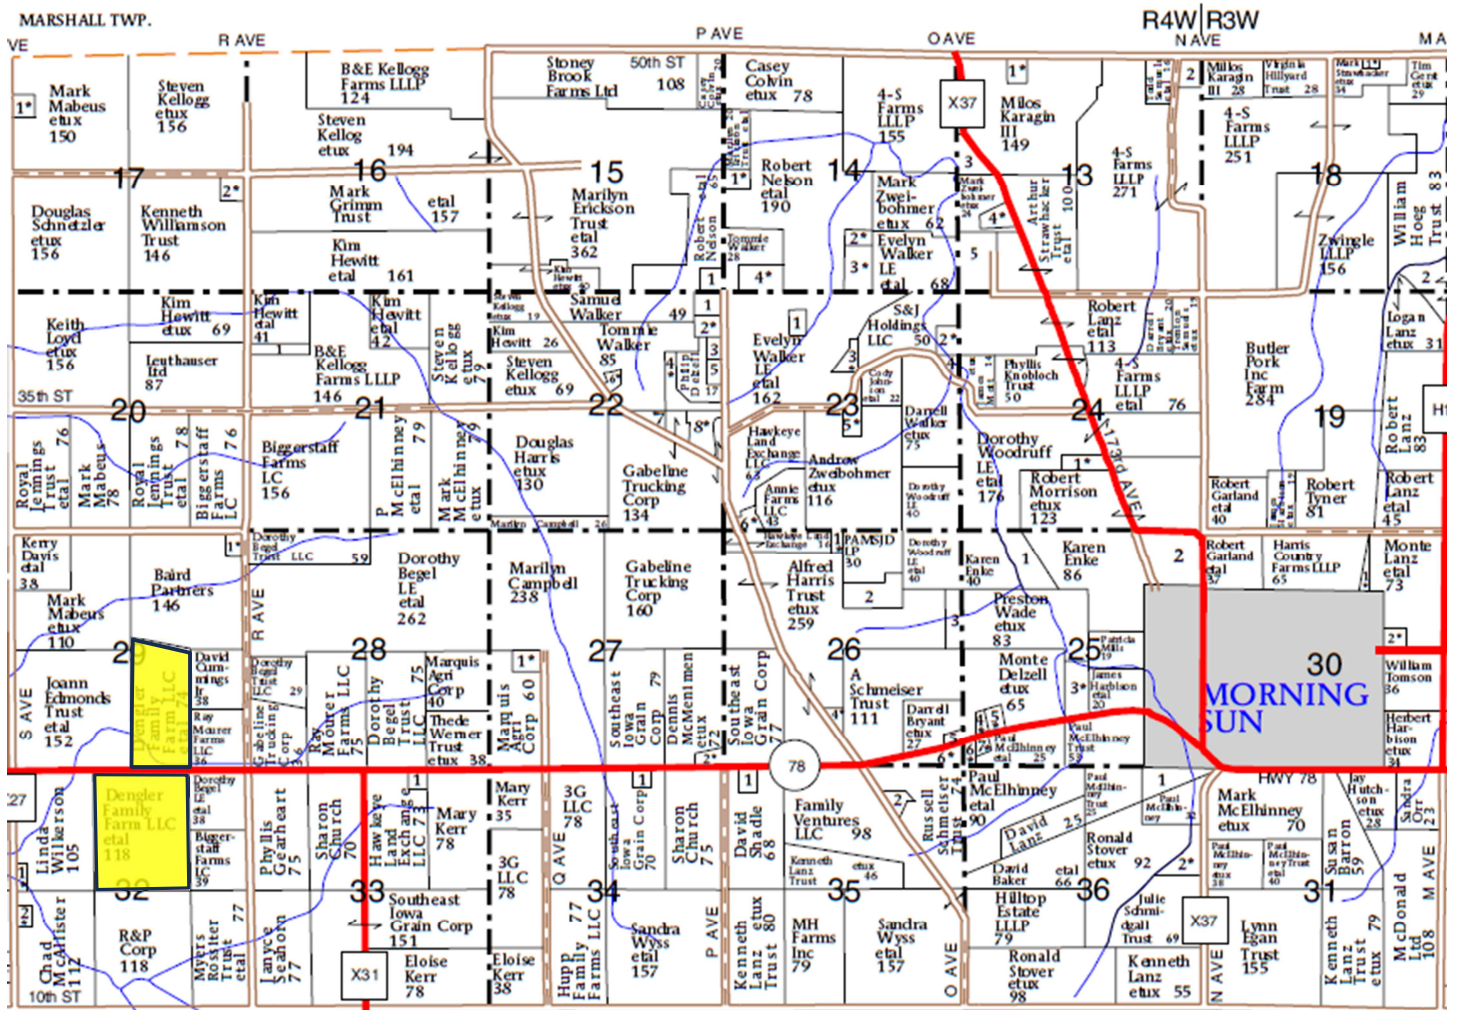

www.FarmersNational.com

The Nation's leading landowner services company for over 90 years.

Plat Map

MORNING SUN TOWNSHIP, Louisa County, Iowa

Map reproduced with permission of Farm & Home Publishers, Ltd.