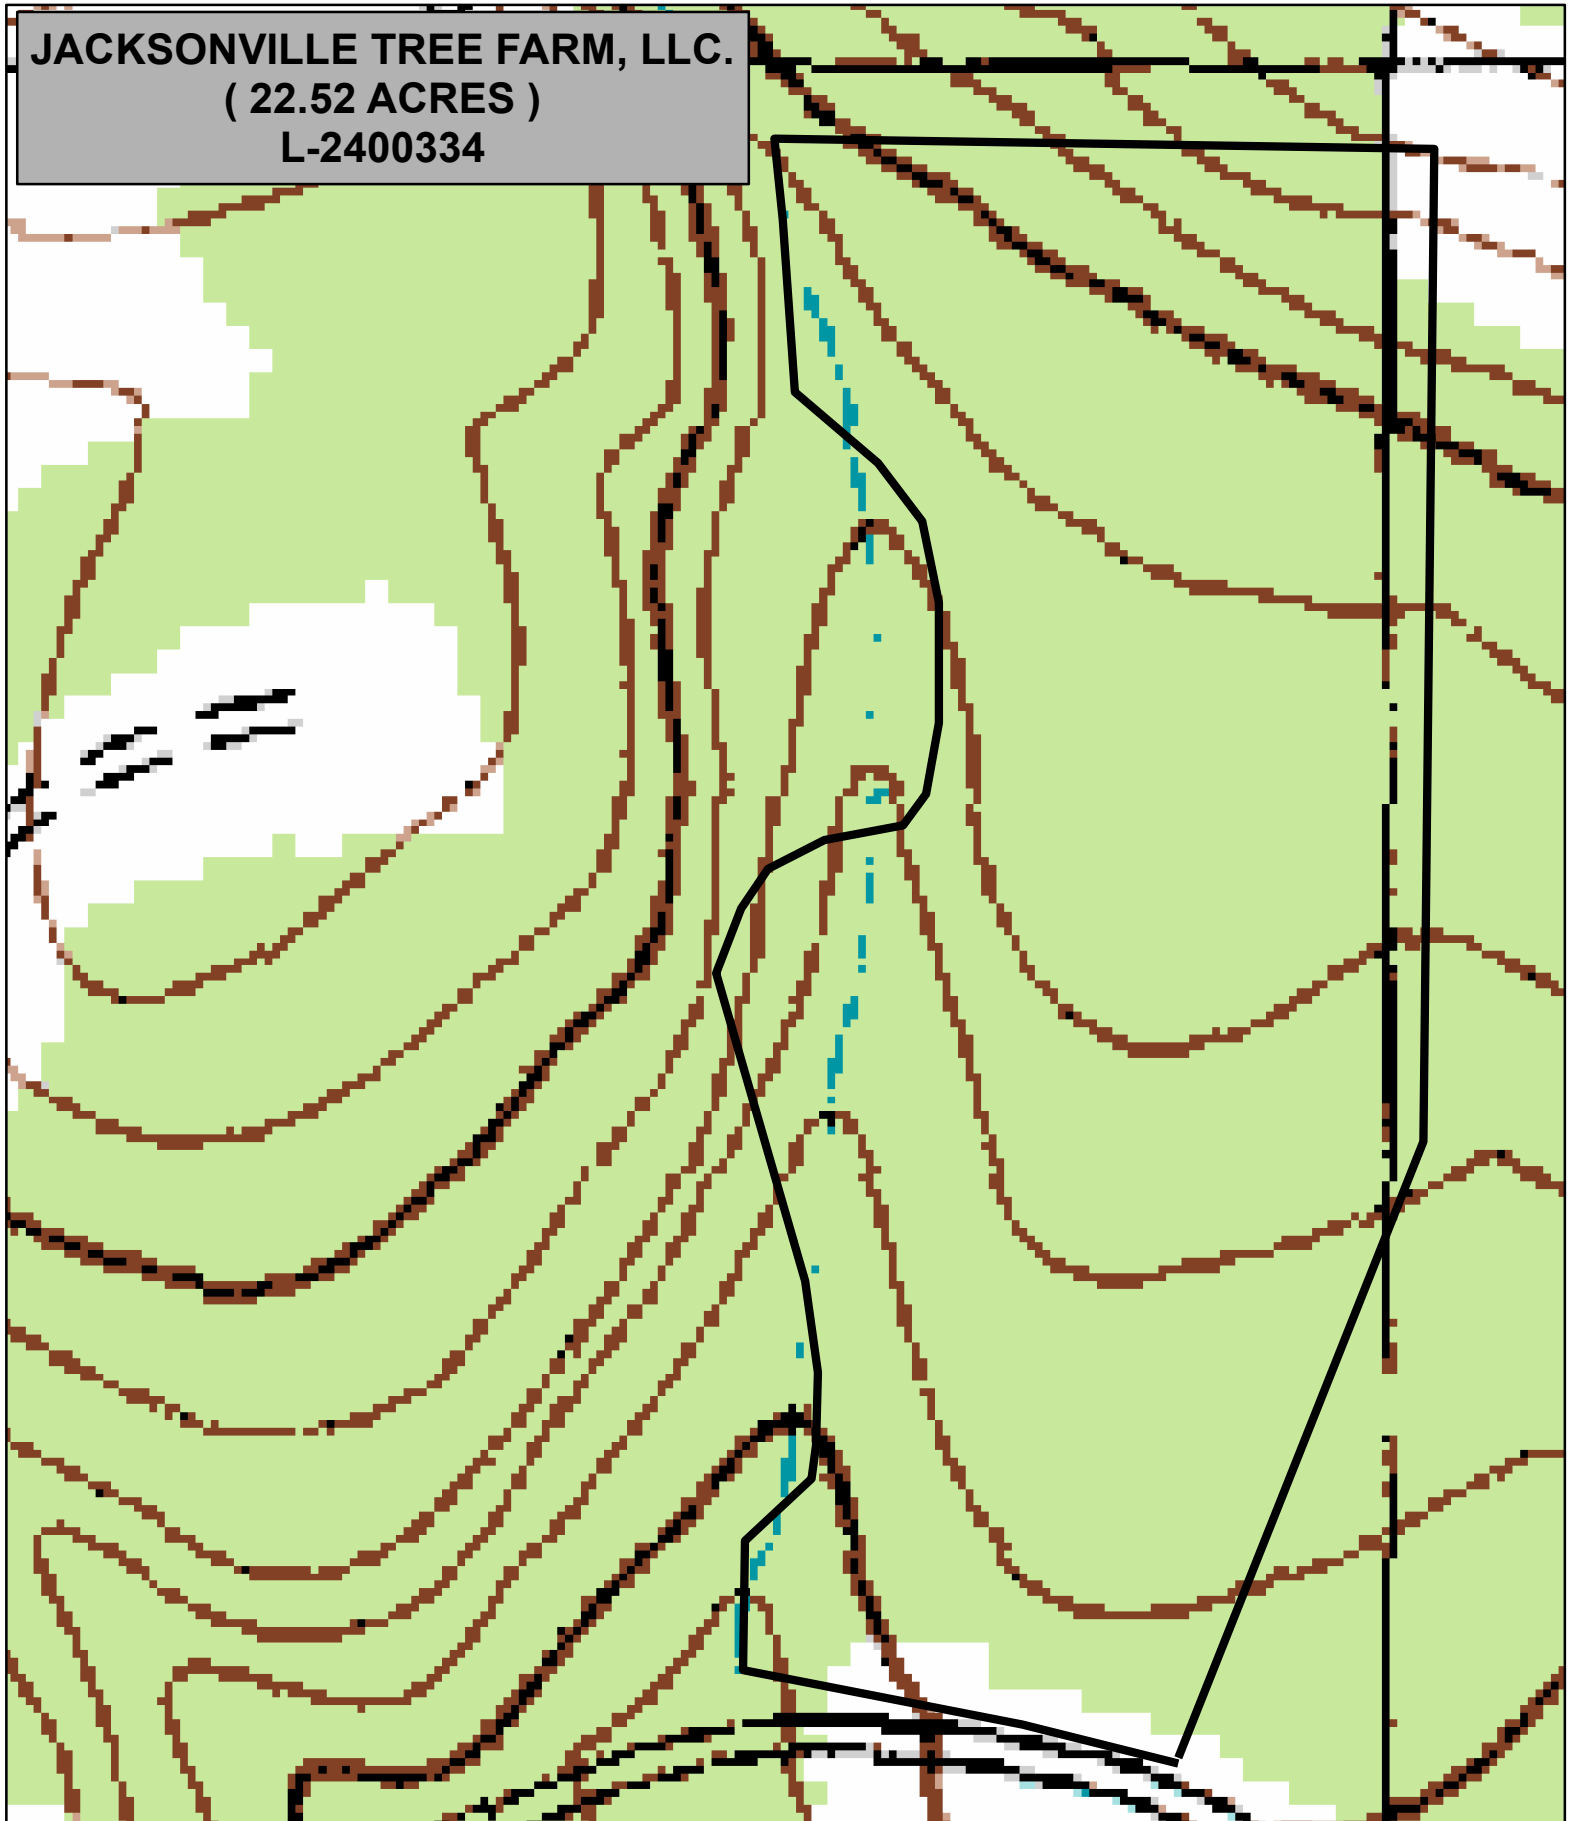

JACKSONVILLE TREE FARM, LLC.
(22.52 ACRES)
L-2400334

**Farmers
National
Company**
Forestry

JOSE PINEDA SURVEY, A-40
CHEROKEE COUNTY, TEXAS

USGS TOPO
JACKSONVILLE WEST QUAD
31.953218, -95.361001 COORDINATES
FNC-FRMD-(06-17-2024)-MS
MSchmitt@farmersnational.com
903-586-9375