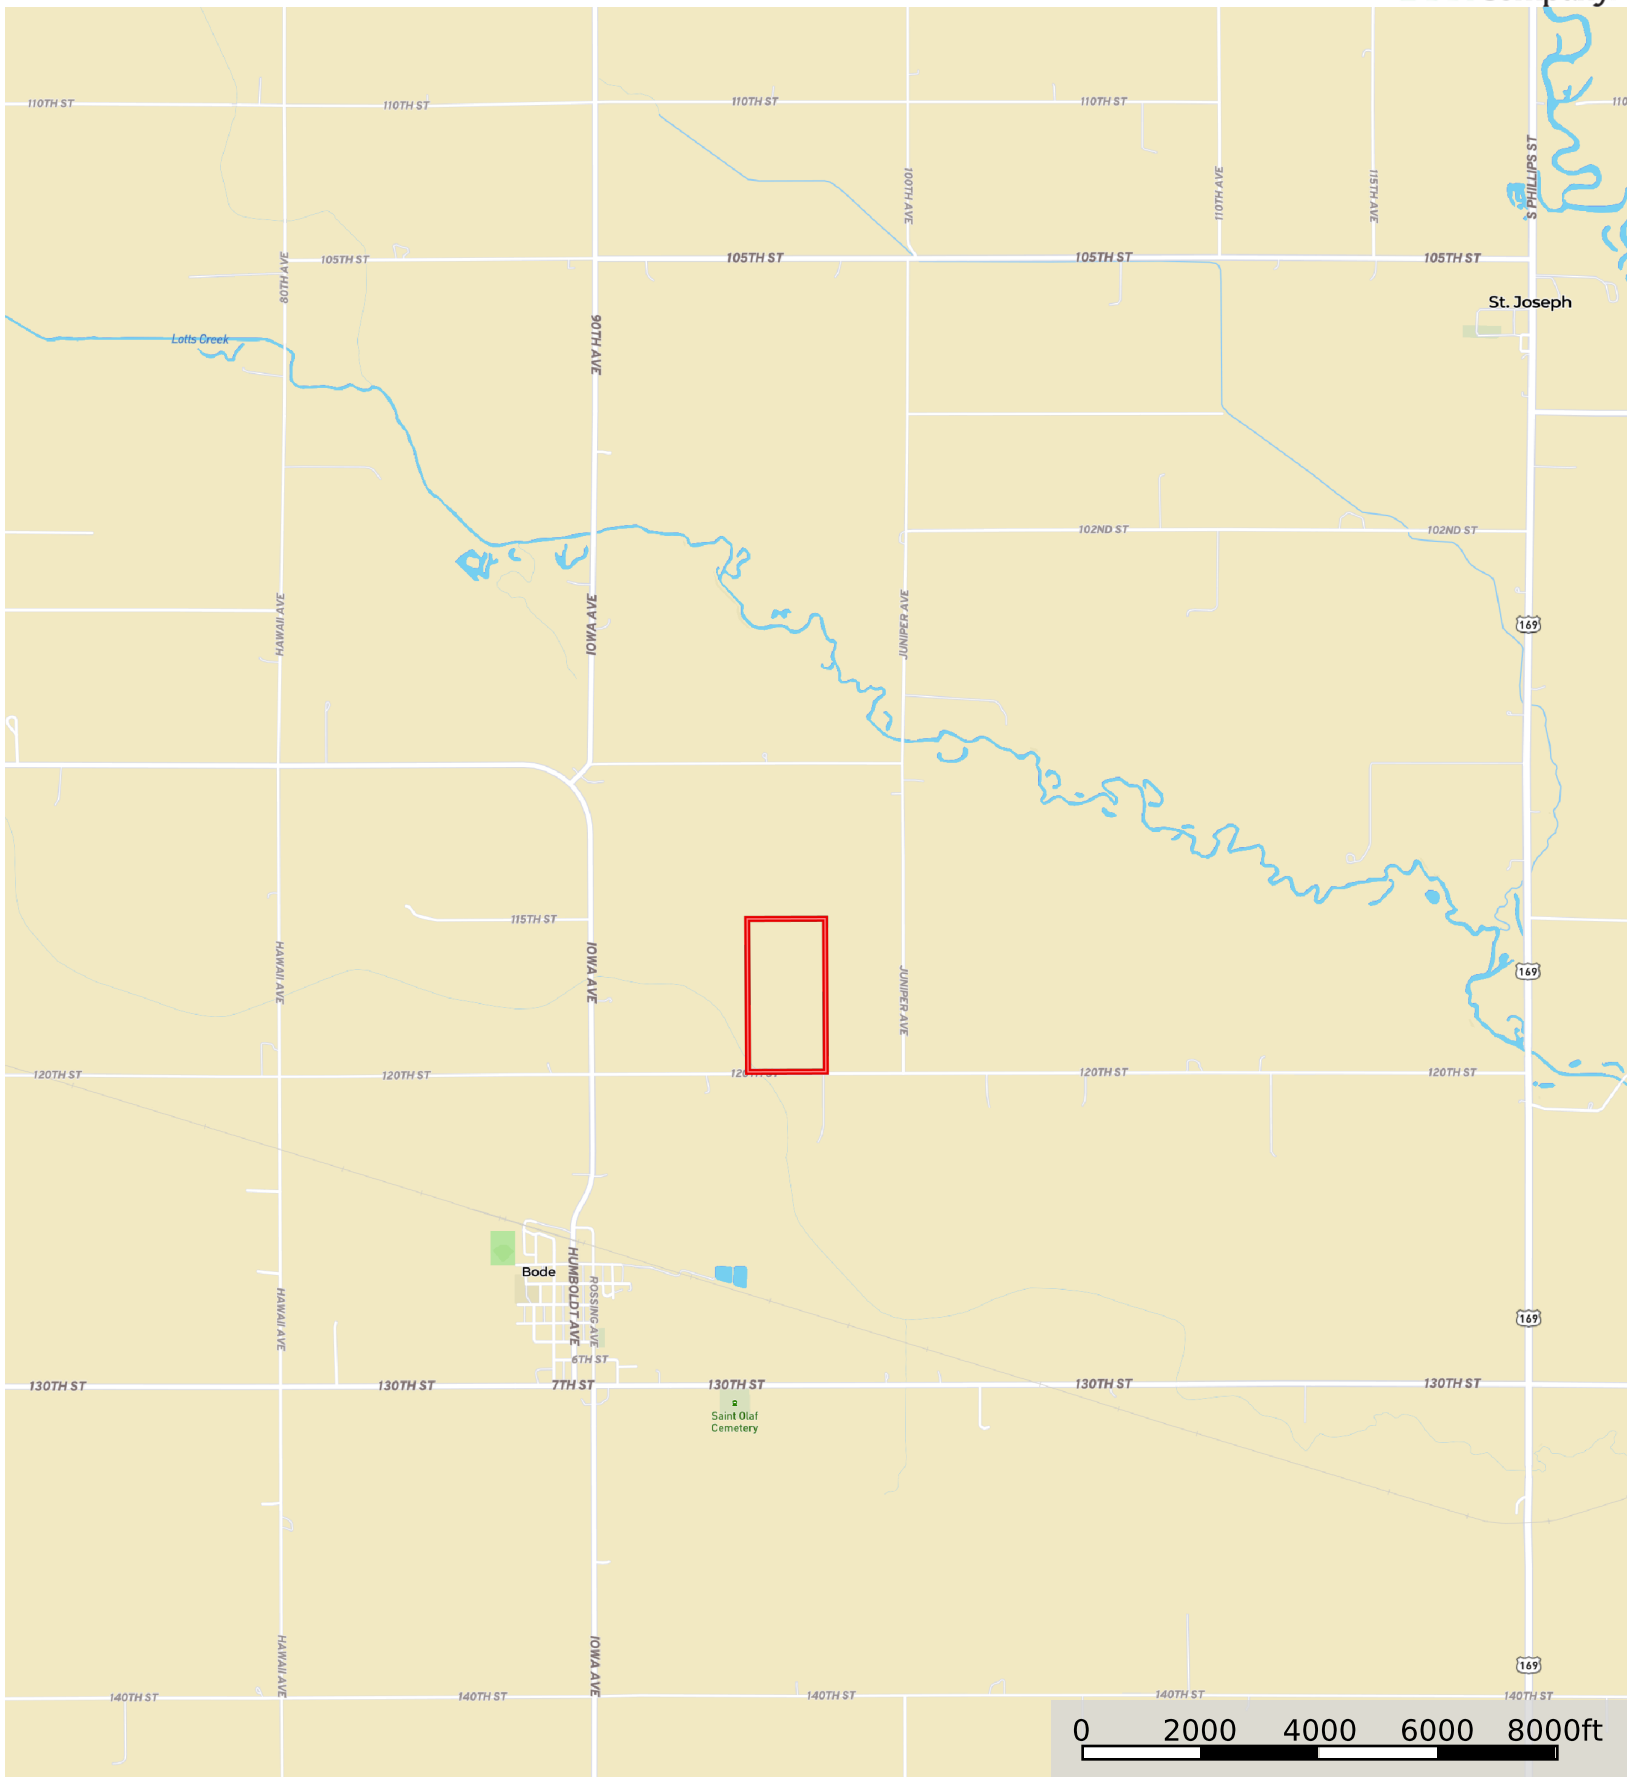

L-2300566 Helland-80 acres

Humboldt County, Iowa, 80 AC +/-

 Boundary

Thomas Schutter

 The information contained herein was obtained from sources deemed to be reliable. Land id™ Services makes no warranties or guarantees as to the completeness or accuracy thereof.