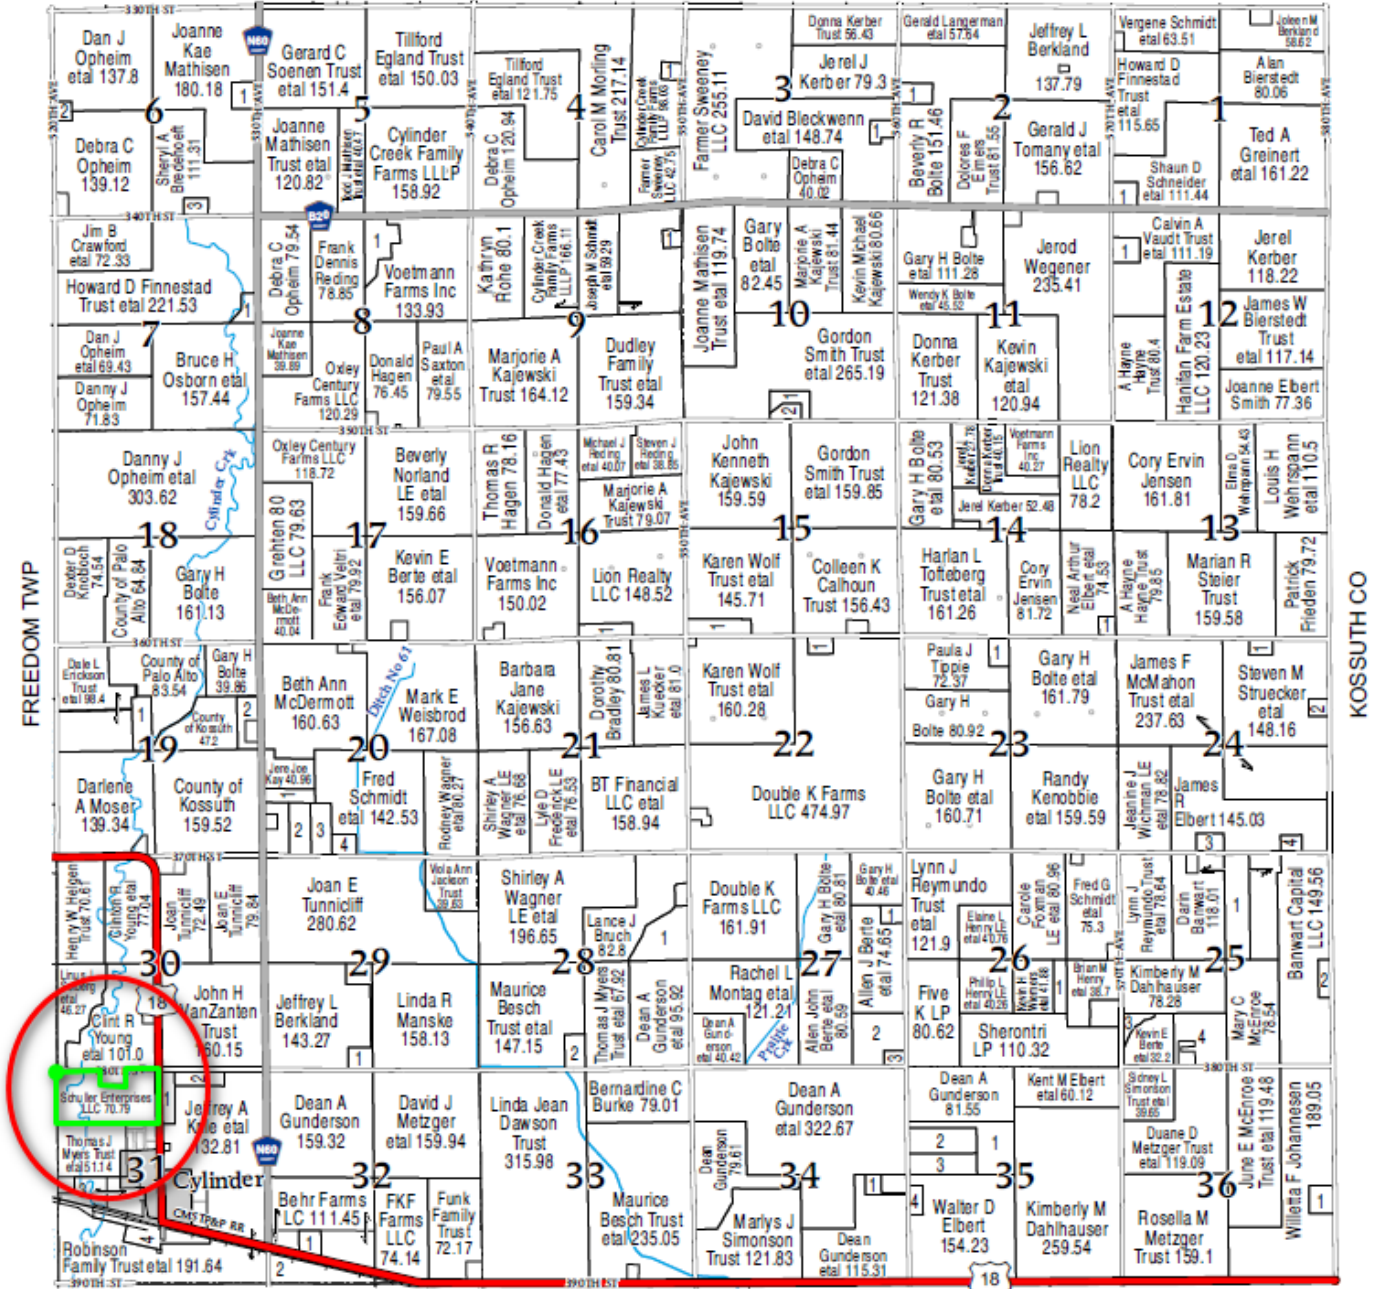

T-96-N

FAIRFIELD PLAT

R-31-W

(Landowners)
INDEPENDENCE TWP

FERN VALLEY TWP