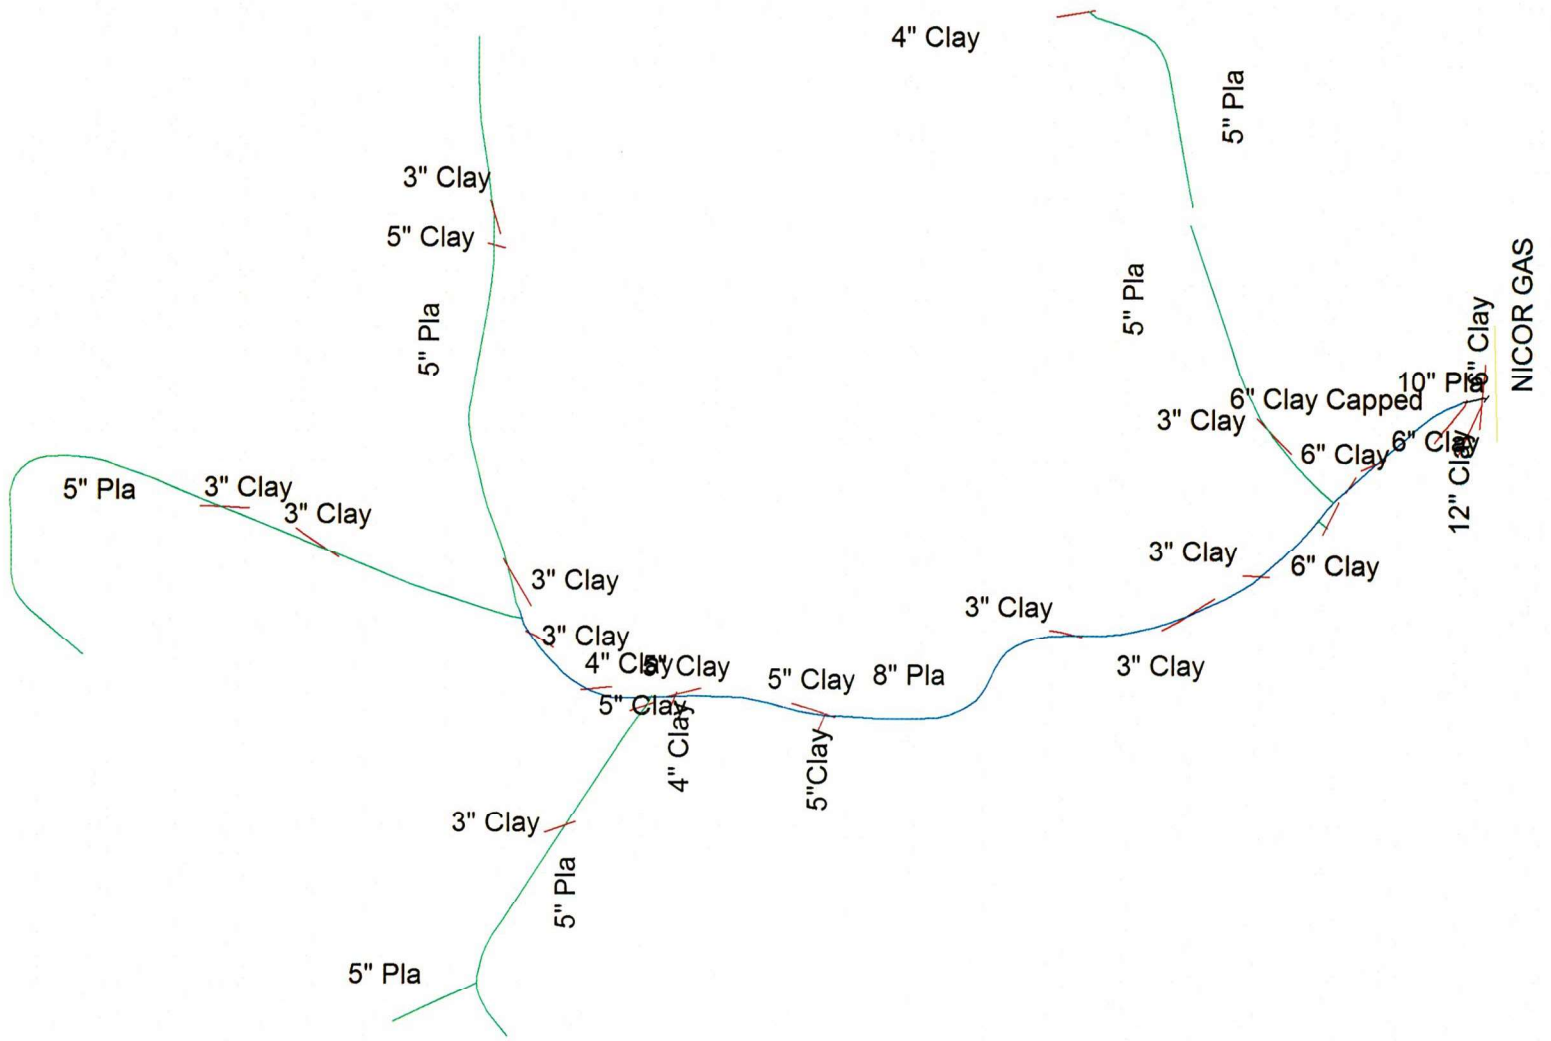

FRIESTEAD FARM TILE 2017

Tract #3

FRITCHTEAD FARM TILE 2017

Tract #3

- 3" Clay
- 4" Clay
- 5" Clay
- 5" Clay
- 5" Pla
- 6" Clay
- 6" Clay Capped
- 6" Clay to 10" Pla
- 6" Pla
- 8" Pla
- 10" Pla
- 12" Clay
- 15" DW Pla
- NICOR GAS