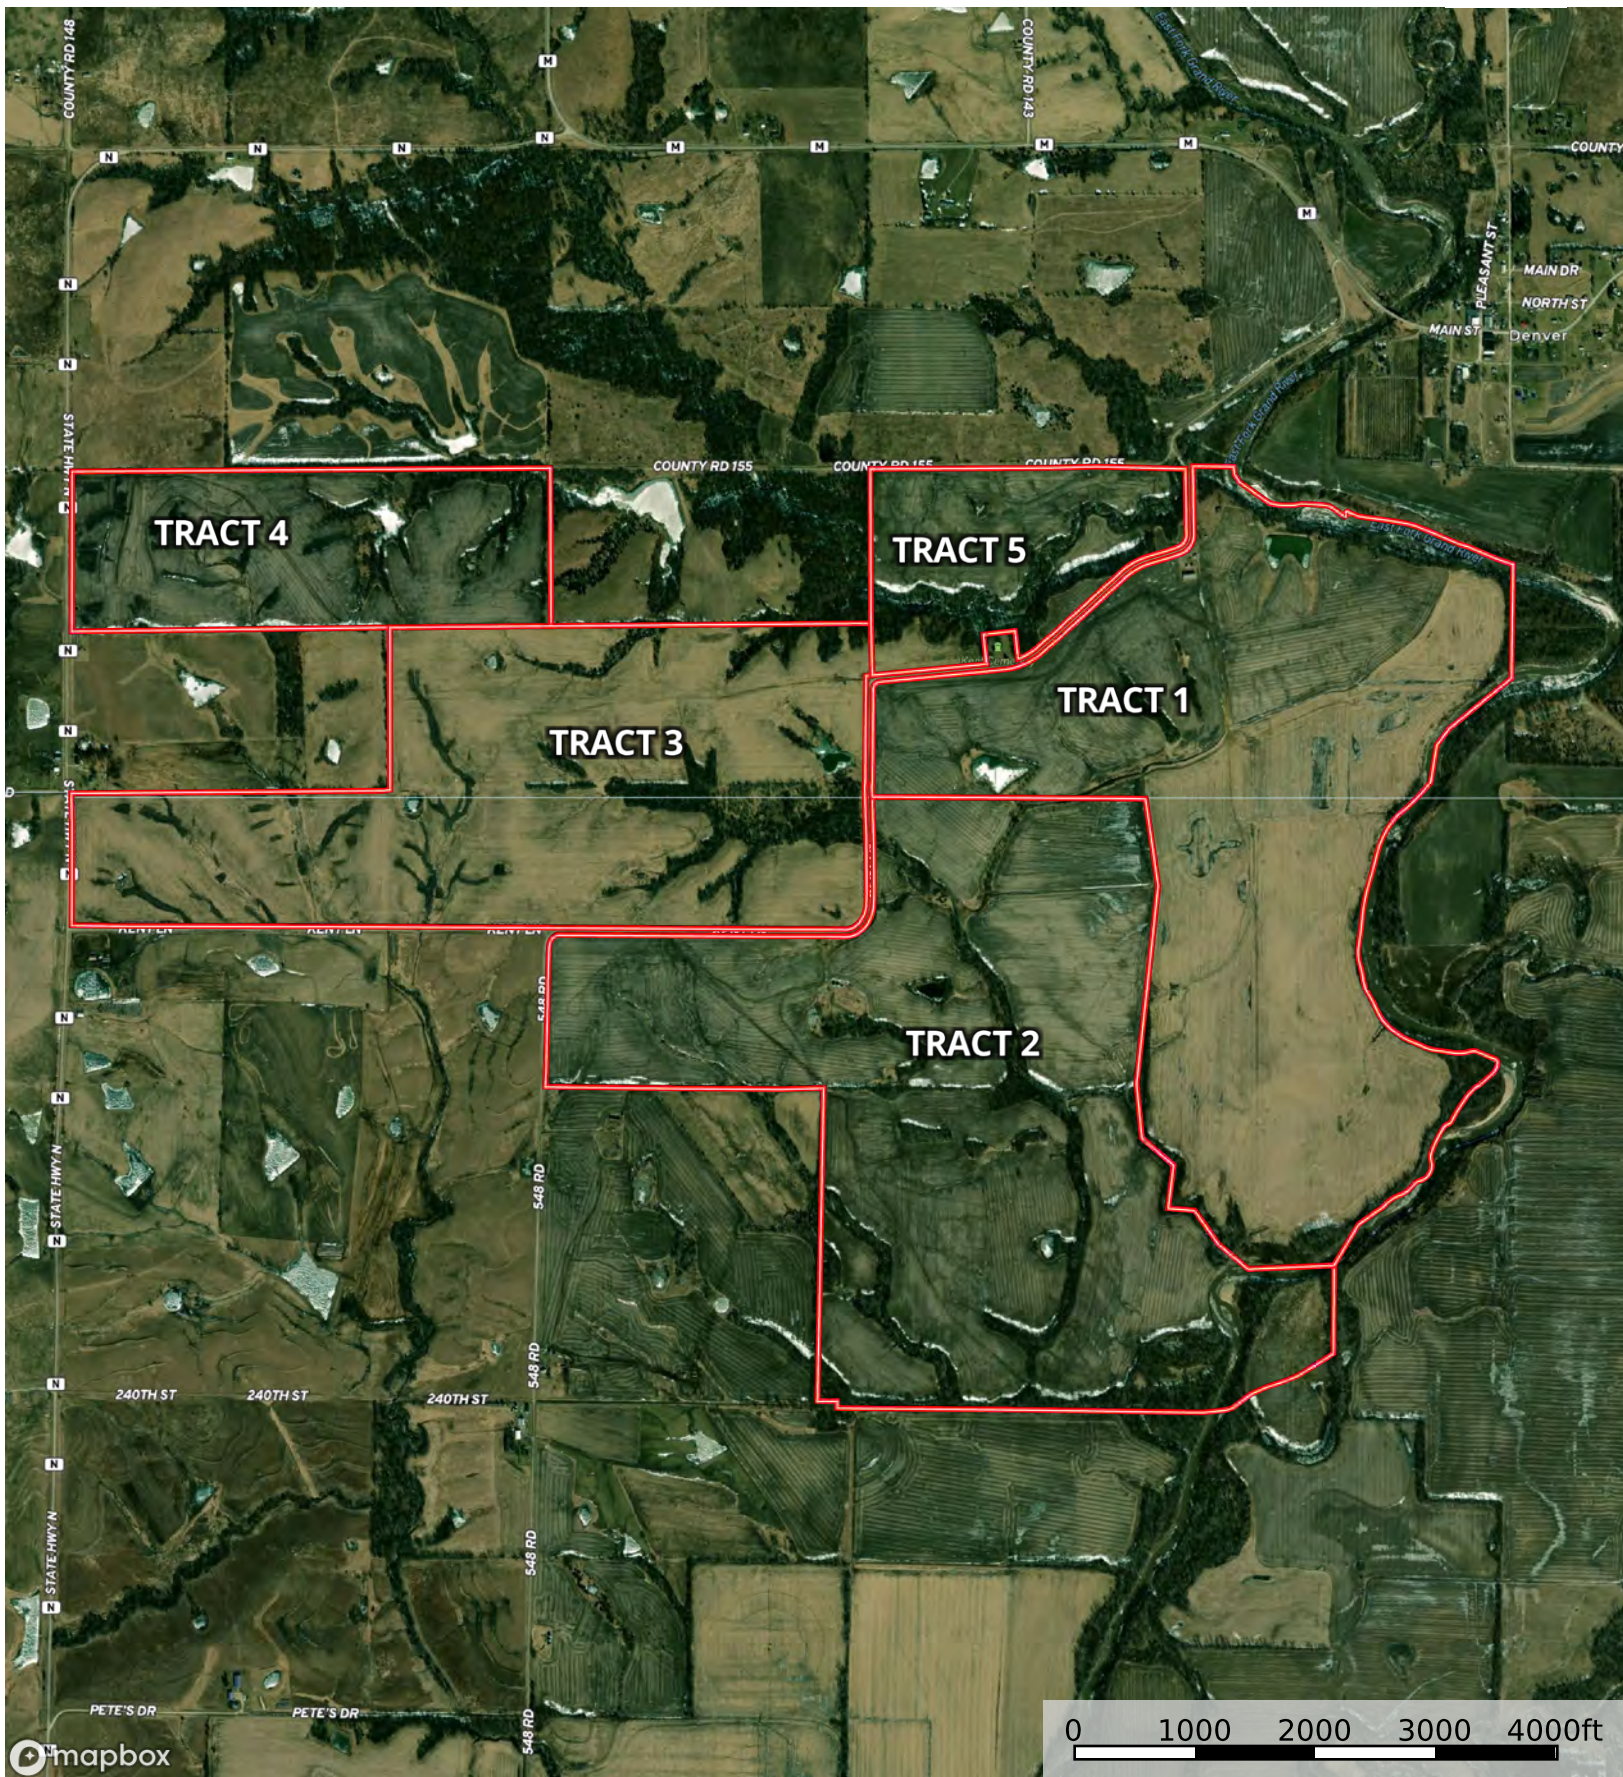

Goodson Missouri tracts

Gentry County, Worth County, Missouri, AC +/-

Boundary