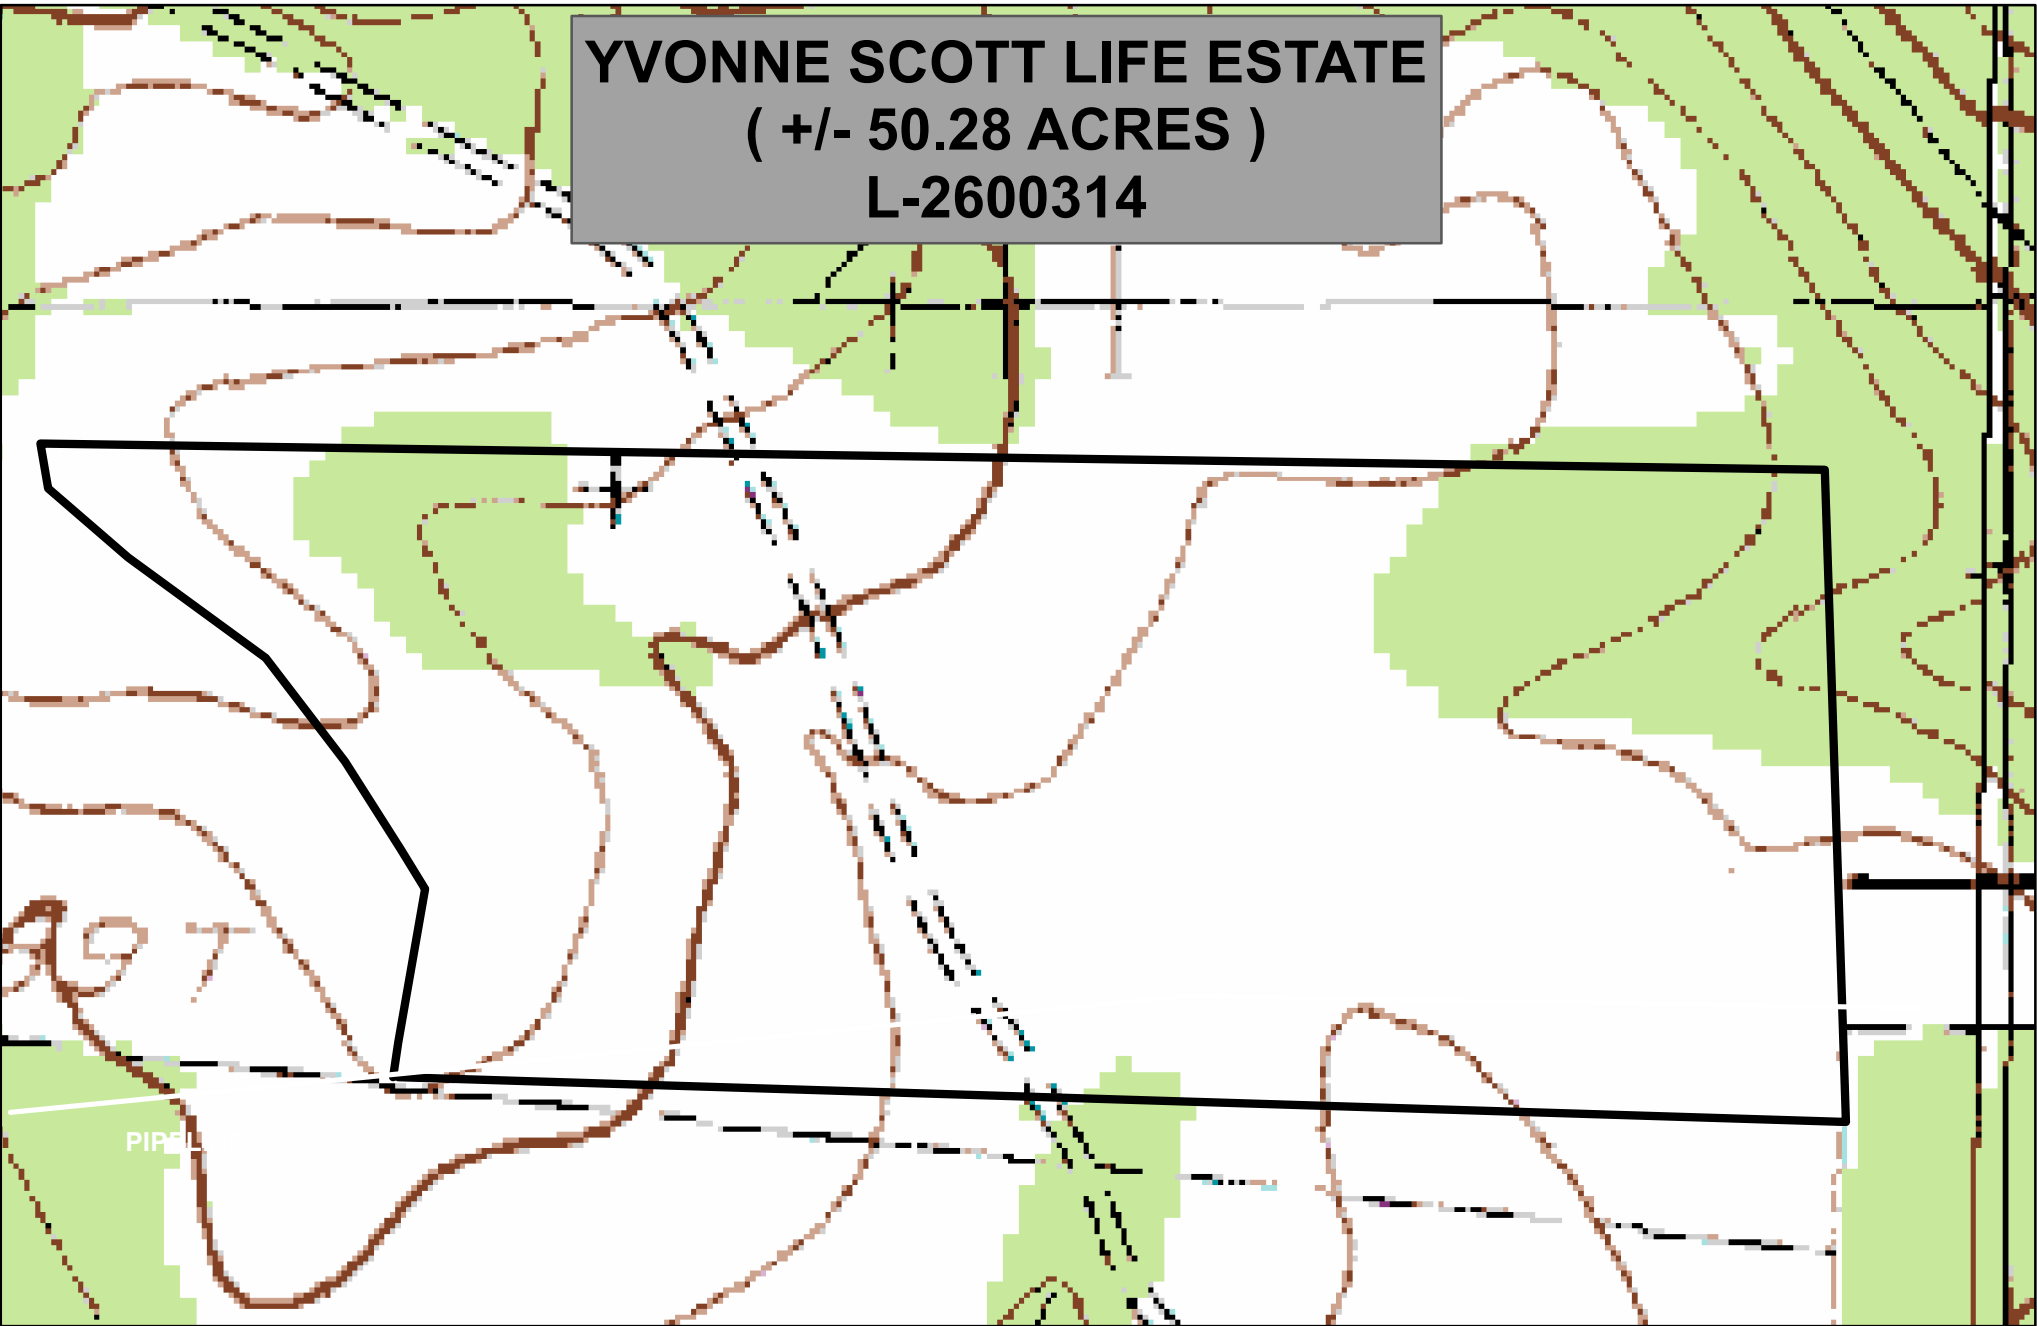

**YVONNE SCOTT LIFE ESTATE
(+/- 50.28 ACRES)
L-2600314**

**J. T. WATSON SURVEY, A-848
W. FRIAR SURVEY, A-282
R. CARTER SURVEY, A-224
RUSK COUNTY, TEXAS**

USGS TOPO
ELDERVILLE QUAD
32.293318, -94.634578 COORDINATES
FNC-FRMD-(04-10-2026)-MS
MSchmitt@farmersnational.com
903-586-9375